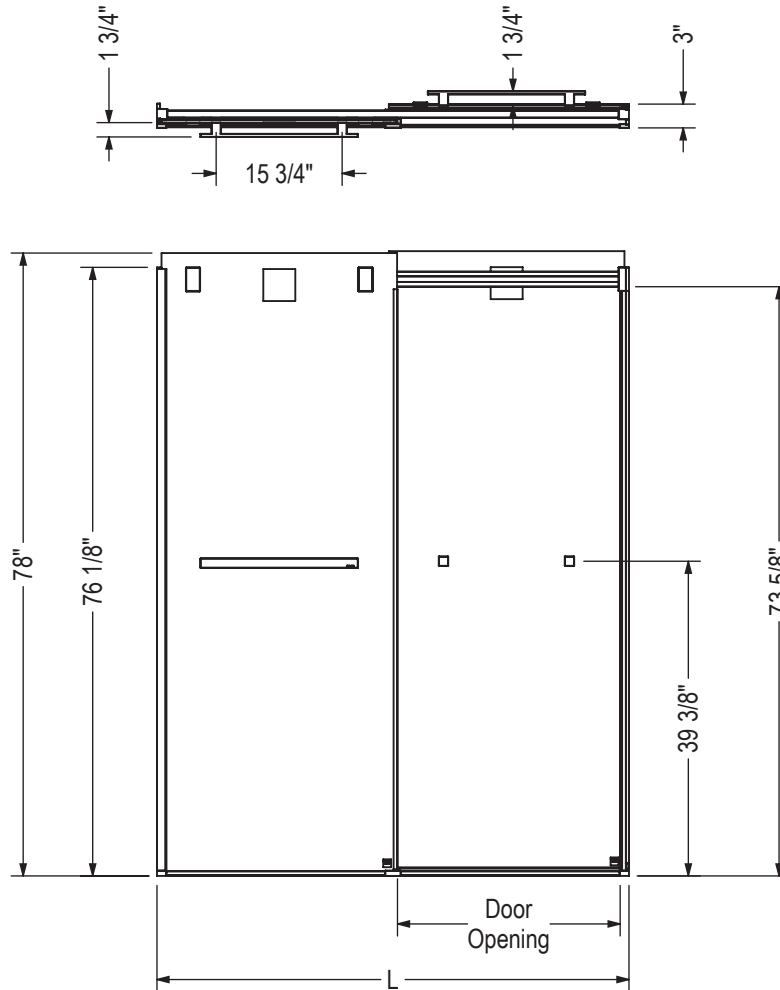

Duel Alto 78

Bypass Shower Door – 8mm

Key Features

- GlassShield® technology pre-installed - provides extra layer of security for homes with children or elderly residents
- Elegant, 78 inches tall glass panels, 5/16" (8 mm) thick with Lotus easy clean glass protection pre-installed
- Bypass sliding glass panels for flexible entryway or plumbing access on the left or on the right
- Sleek and square elements for a modern look
- Large knob on the opposite side of the handle for easier opening and closing
- Alcove & Corner installation - combine with a Duel Alto return panel for a corner shower solution
- Available in 9 finishes

See the GlassShield® Technology in action

GlassShield Film

Description	Dimensions	Finish	Glass Thickness	Sellable Part #
Duel Alto - 44-47" x 78" Bypass Shower Door	44-47" x 78"	Chrome (084)	5/16" (8 mm)	 136956-810-xxx-000
Duel Alto - 56-59" x 78" Bypass Shower Door	56-59" x 78"	Brushed Nickel (305) Matte Black (340) Chrome and Matte White (280)	5/16" (8 mm)	 136955-810-xxx-000
Duel Alto Return Panel for 32" Base	30-31" x 78"	Brushed Nickel and Matte Black (289) Brushed Nickel and Matte White (290) Chrome and Matte Black (350)	5/16" (8 mm)	 139953-810-xxx-000
Duel Alto Return Panel for 36" Base	34-35" x 78"	Matte Black and Chrome (360) Matte Black and Brushed Gold (380)	5/16" (8 mm)	 139954-810-xxx-000

Duel Alto 78

Bypass Shower Door – 8mm

Code	Description	L Adjustable	Door Opening	Wall Adjustment
136955	Duel Alto Bypass 56" - 59" x 78"	56" - 59"	24 1/2" x 27 1/2"	1/2" per wall jam
136956	Duel Alto Bypass 44" - 47" x 78"	44" - 47"	18 1/2" x 21 1/2"	1/2" per wall jam

All dimensions are approximate. Structure measurements must be verified against the unit to ensure proper fit.

Watch Installation Video