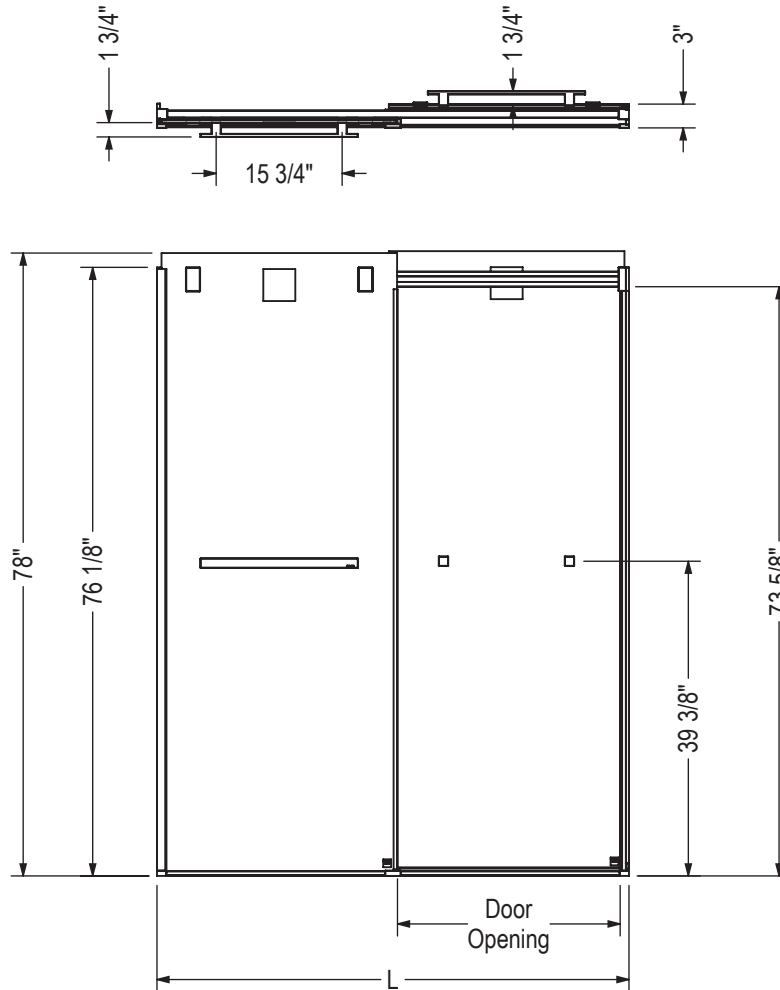

See the GlassShield® Technology in action

GlassShield Film

Description	Dimensions	Finish	Glass Thickness	Sellable Part #
Duel Alto - 44-47" x 78" Bypass Shower Door	44-47" x 78"	Chrome (084)	5/16" (8 mm)	 <a href="https://www.maax.com/136956-810-xxx-000">136956-810-xxx-000</a>
Duel Alto - 56-59" x 78" Bypass Shower Door	56-59" x 78"	Brushed Nickel (305) Matte Black (340) Chrome and Matte White (280)	5/16" (8 mm)	 <a href="https://www.maax.com/136955-810-xxx-000">136955-810-xxx-000</a>
Duel Alto Return Panel for 32" Base	30-31" x 78"	Brushed Nickel and Matte Black (289) Brushed Nickel and Matte White (290) Chrome and Matte Black (350)	5/16" (8 mm)	 <a href="https://www.maax.com/139953-810-xxx-000">139953-810-xxx-000</a>
Duel Alto Return Panel for 36" Base	34-35" x 78"	Matte Black and Chrome (360) Matte Black and Brushed Gold (380)	5/16" (8 mm)	 <a href="https://www.maax.com/139954-810-xxx-000">139954-810-xxx-000</a>

# Duel Alto 78

Bypass Shower Door – 8mm

Code	Description	L Adjustable	Door Opening	Wall Adjustment
136955	Duel Alto Bypass 56" - 59" x 78"	56" - 59"	24 1/2" x 27 1/2"	1/2" per wall jam
136956	Duel Alto Bypass 44" - 47" x 78"	44" - 47"	18 1/2" x 21 1/2"	1/2" per wall jam

All dimensions are approximate. Structure measurements must be verified against the unit to ensure proper fit.

Watch Installation Video