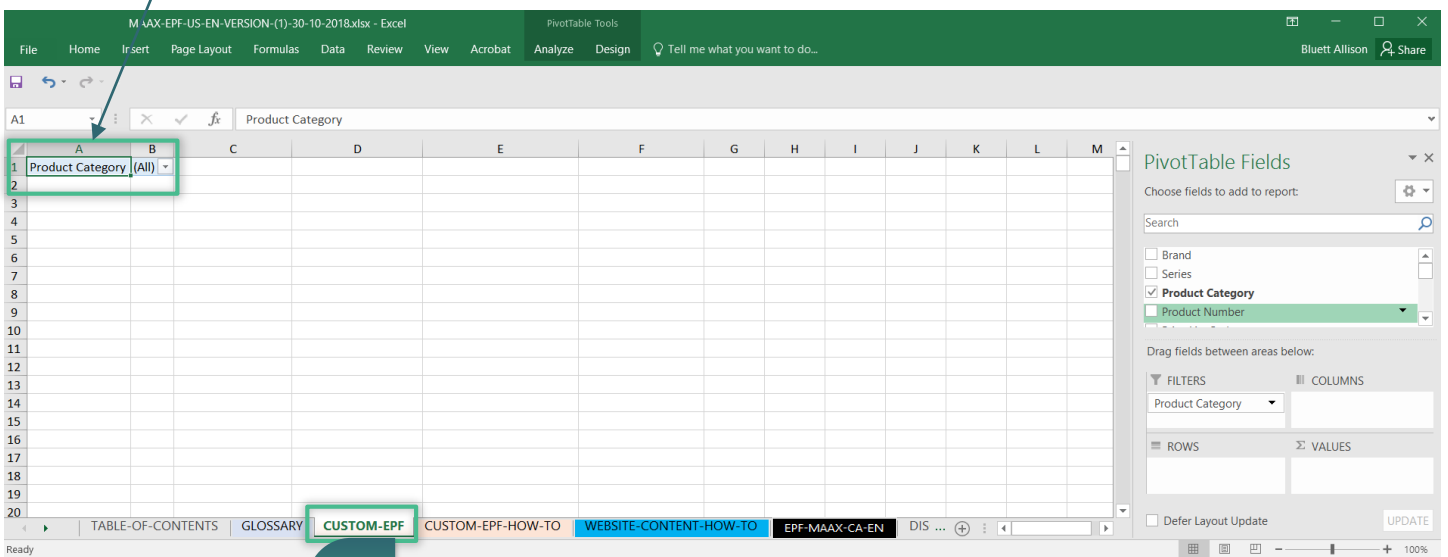

1) Click on the **gear icon**.

2

2) Select the **Fields Section with Areas Section Stacked** option from the pop up.

3. Website Content Updates (Step 2 of 3)

How to create a data extract for a specific product category

Step 2: Add the desired Product Category item to the Filter section to create a specific product view.

1) Click on **Product Category** and drag into the **FILTERS** window.

2) The view filter functionality will appear on the sheet, and the **Product Category**.