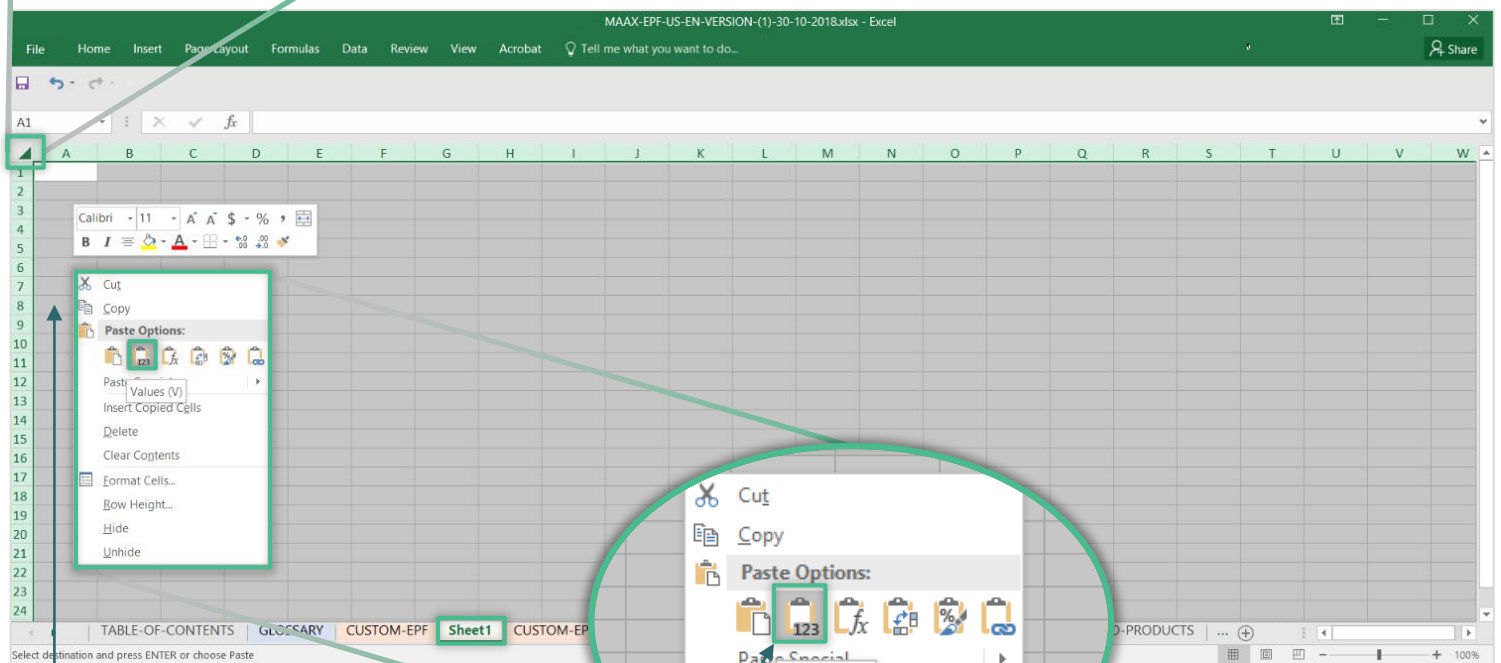

2

3) Create a new blank sheet by pressing the **+** button

2. Custom EPF (Step 3 of 3)

Step 3: Convert data to an uploadable data format. Cnt'd

4) On the new sheet, click on the small triangle in the top left corner, then press **Ctrl+V** to paste the data into this new sheet.

5) Right click on the highlighted area, and in the **Paste Options** pop up - Select **Values**. This will change the data format from PIVOT TABLE to an uploadable data format.

6) The data will then appear on the sheet, and can be saved and used to load into your system.