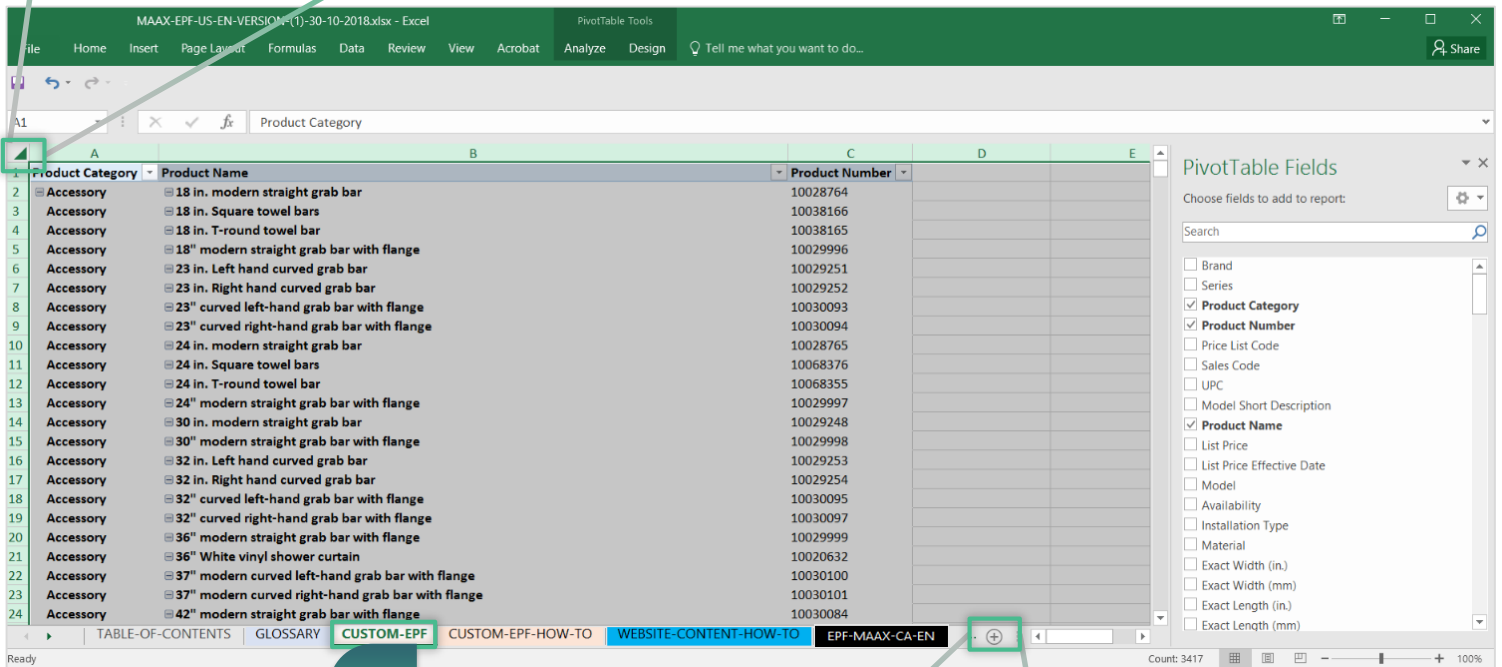

1) Click on the triangle in left top corner of the table to select all.

2) Press keys **Ctrl+C** to copy the data selected.

2

3) Create a new blank sheet by pressing the **+** button