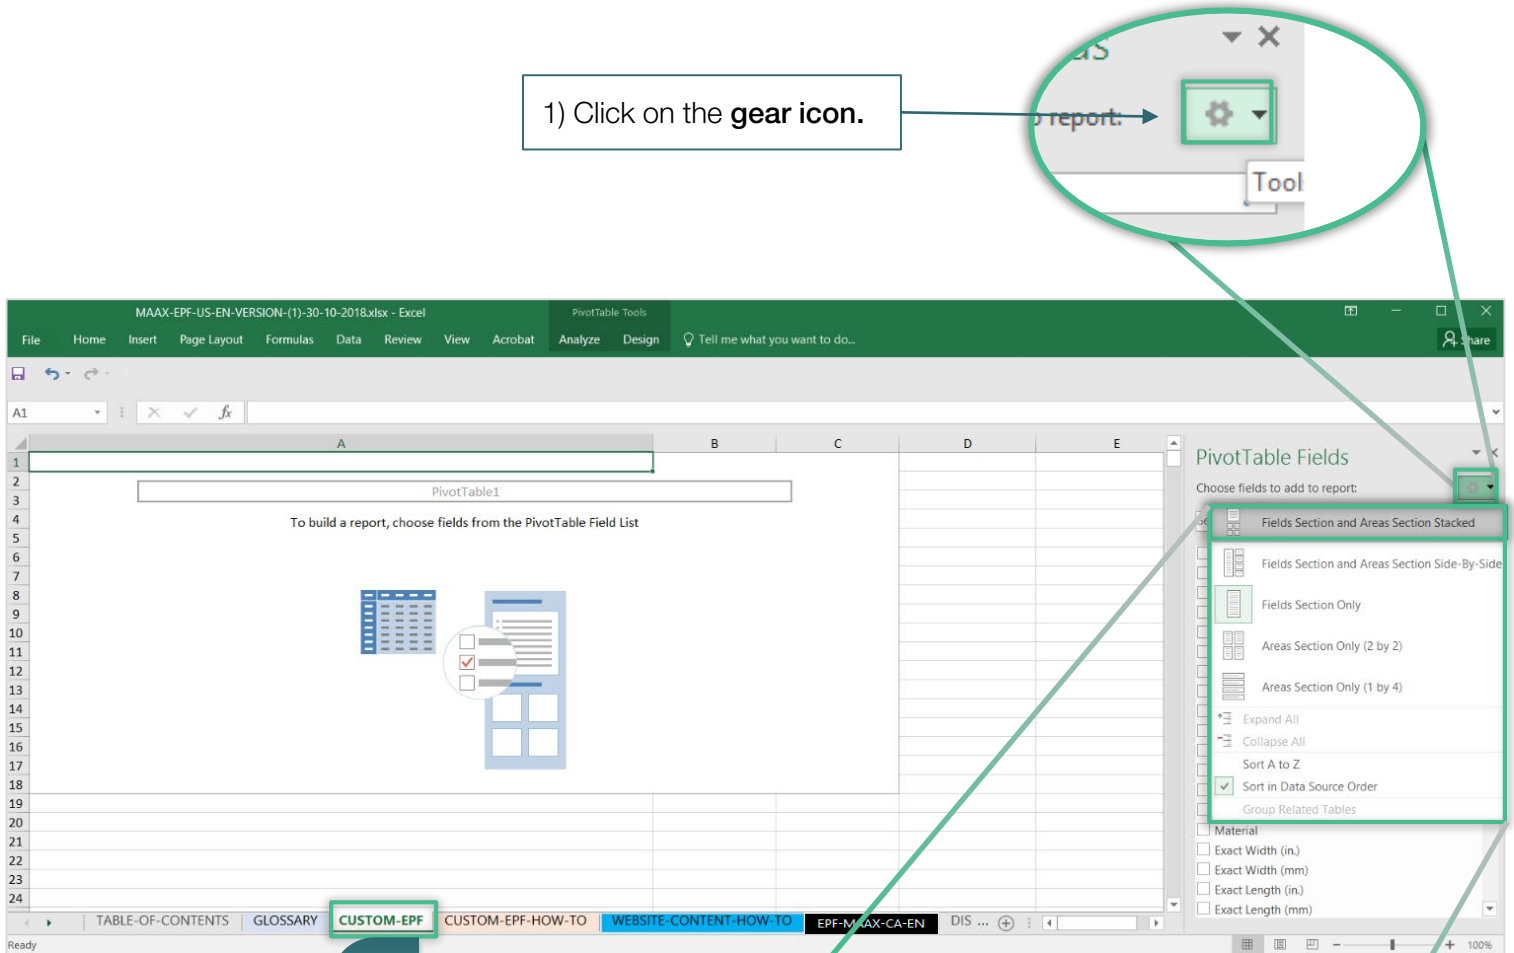

3. Website Content Updates (Step 1 of 3)

How to create a data extract for a specific product category

Step 1: Change the Pivot Table Fields panel layout.

1) Click on the **gear icon**.

2

2) Select the **Fields Section with Areas Section Stacked** option from the pop up.