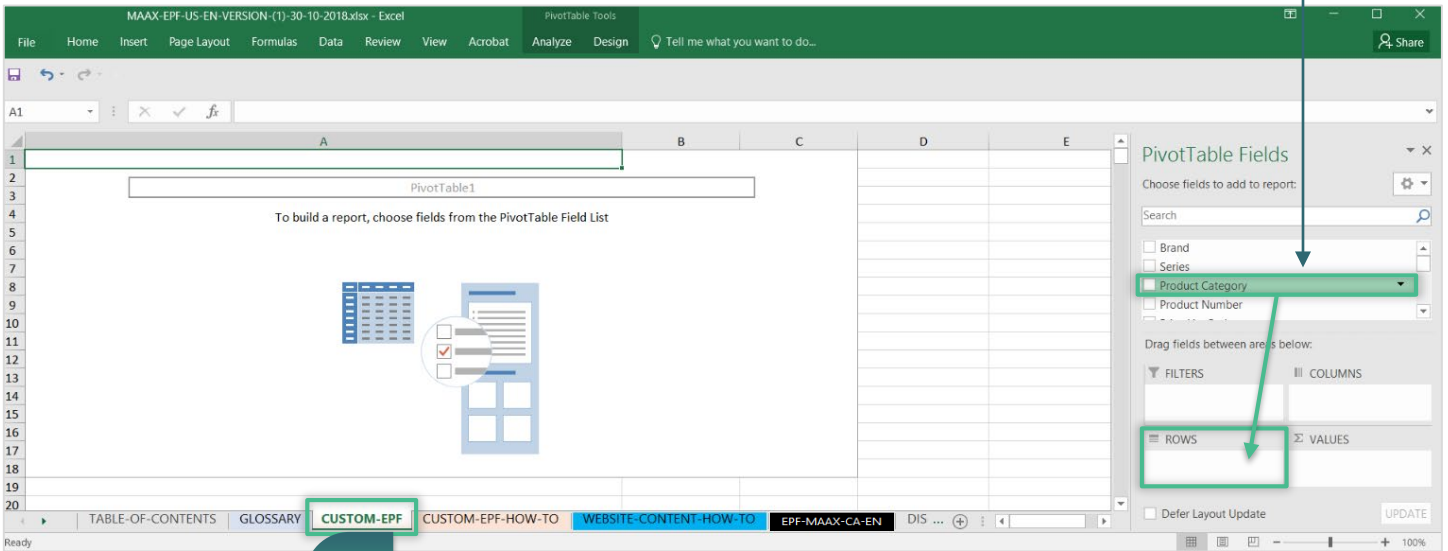

1) Click on the **gear icon**.

2

2) Select the **Fields Section with Areas Section Stacked** option from the pop up.

3. Website Content Updates (Step 2 of 3)

How to create a data extract for a specific product category

Step 2: Add the desired Product Category item to the Filter section to create a specific product view.

1) Click on **Product Category** and drag into the **FILTERS** window.

2) The view filter functionality will appear on the sheet, and the **Product Category**.