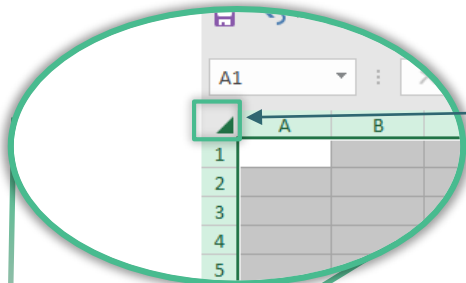

2

2) The topic will then appear on the sheet.

Note: the data will appear in the EPF sheet in the same order you selected them. For example, the first item selected will appear in the first column, the second item selected will appear in the second column and so on, regardless of the order in which they appear in the list.

2. Custom EPF (Step 2 of 3)

Step 2: Convert the data to an uploadable data format.

1) Click on the triangle in left top corner of the table to select all.

2) Press keys **Ctrl+C** to copy the data selected.

2

3) Create a new blank sheet by pressing the **+** button

2. Custom EPF (Step 3 of 3)

Step 3: Convert data to an uploadable data format. Cnt'd

4) On the new sheet, click on the small triangle in the top left corner, then press **Ctrl+V** to paste the data into this new sheet.

5) Right click on the highlighted area, and in the **Paste Options** pop up - Select **Values**. This will change the data format from PIVOT TABLE to an uploadable data format.

6) The data will then appear on the sheet, and can be saved and used to load into your system.