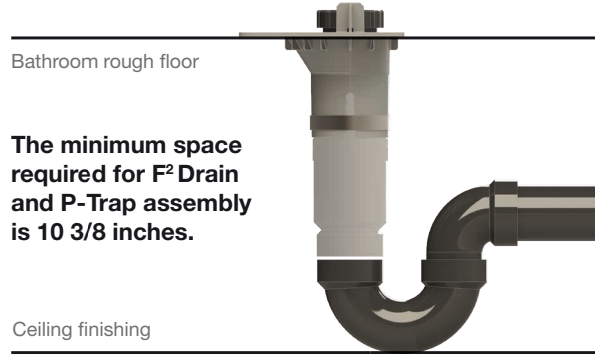

Now available in
PVC!

Patent pending

CVPC kit for
commercial application
Also available

F² Drain is sold **separately**
or in **packs of 12**

MAAX Commitment to Plumbers & Builders

Fast & easy installation - Quick connection and perfect alignment without measurements

Peace of mind - Allows you to do a quick leak test before completing the installation

Serviceable - Access plumbing with ease

Exclusive - Works with MAAX's most popular freestanding bathtubs

Reduce damage risk - Use our new bathtub templates to position the **F² Drain** at rough-in step and order your bathtub later