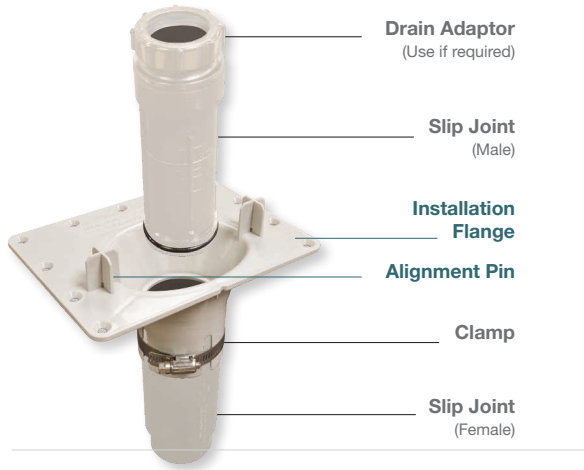

Now available in
PVC!

Patent pending

CVPC kit for
commercial application
Also available

F² Drain is sold **separately**
or in **packs of 12**

MAAX Commitment to Plumbers & Builders

Fast & easy installation - Quick connection and perfect alignment without measurements

Peace of mind - Allows you to do a quick leak test before completing the installation

Serviceable - Access plumbing with ease

Exclusive - Works with MAAX's most popular freestanding bathtubs

Reduce damage risk - Use our new bathtub templates to position the **F² Drain** at rough-in step and order your bathtub later