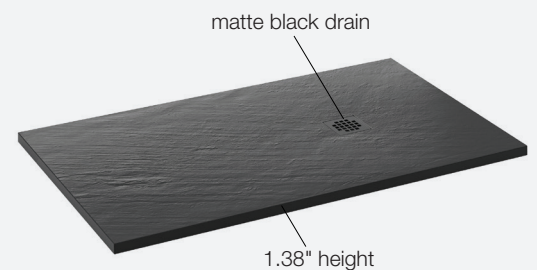

# Fossil 6036

Natural Stone Finish Shower Base | 60" x 36" x 1.38"

Size	Color	Finish	Model #
60" L x 36" W x 1.38" H No threshold	Graphite	Natural stone texture	<a href="https://www.maax.com/106881-526-905-100">106881-526-905-100</a>

## Features

- Natural stone textured finish shower base
- Graphite color
- Alcove & corner configuration (Glue-on tiling flange included)
- 1.38" height - No threshold
- End drain
- Color-matched square drain cover
- Compatible doors: Vela, Nebula and Capella\*
- 10 year warranty

# Fossil 6036

Natural Stone Finish Shower Base | 60" x 36" x 1.36"