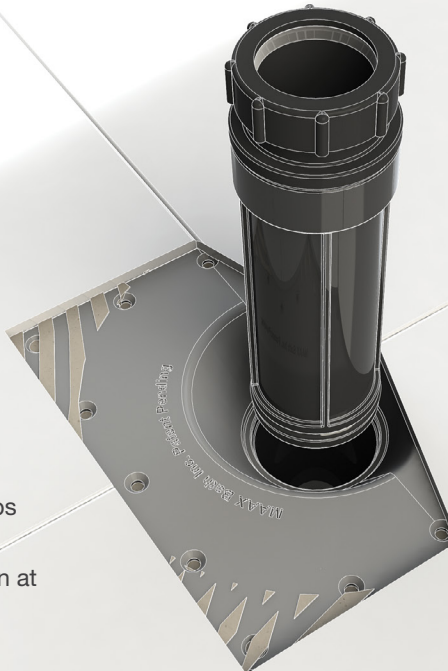

Eldora 6434

Dimensions	Price List Code
64 x 34 x 23 in.	106993-000-002

2-Piece Freestanding Models

Sonoma

Dimensions	Price List Code
58 x 32 x 27 in.	106996-000-002

F² Drain

- **Fast & easy installation**
Quick connection and perfect alignment without measurements
- **Peace of mind**
Allows you to do a quick leak test before completing the installation
- **Serviceable**
Access plumbing with ease
- **Exclusive**
Works with MAAX's most popular freestanding bathtubs
- **Reduce damage risk**
Use our new bathtub templates to position the F2 Drain at rough-in step and order your bathtub later