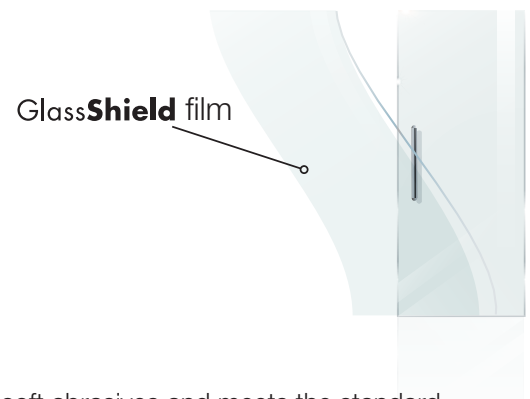

### What is GlassShield®?

**GlassShield® (GS)** is a next-level safety innovation by MAAX that offers an added layer of protection to the tempered glass security features of our shower doors.

Similar to laminated glass safety technology used in the automotive industry, this transparent film is bonded directly and permanently onto the glass panel, which provides a more effective retention of glass fragments, keeping most of them together in one piece, in the rare case of glass breakage.