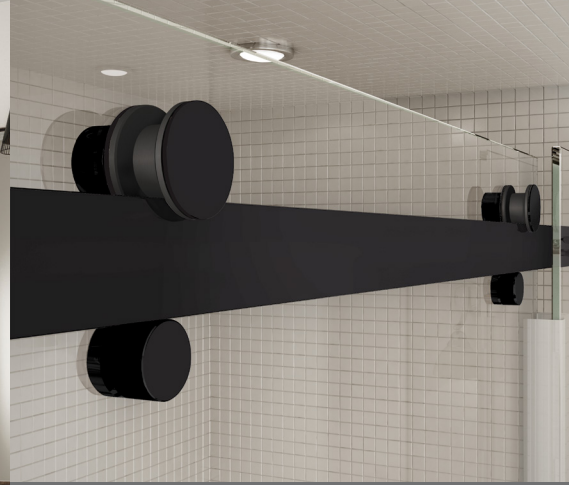

NEW

Beautiful **Matte Black** finish
now available

NEW Matte Black (340)

*Included in the December 2018 price list

HALO Shower & Tub Shower Doors

- Now available in 4 finishes: Chrome, Brushed Nickel, Dark Bronze and **NEW Matte Black**
- Lotus easy clean protection for effortless maintenance
- New header adjustment and faster installation
- Ball bearing roller technology for smooth and quiet opening
- Tub, 48 in. and 60 in. reversible showers door allowing left or right opening
- Add a Halo Matte Black return panel for a corner shower configuration

www.maax.com

MAAX[®]
Enjoy the experience

NEW

Available April 1st, 2019

Halo Pro Shower Doors

MAAX Commitment to Plumbers & Builders

- **Fast Installation** - Configuration is optimized for new construction
- **Winning Design** - Same popular Halo look, improved design and new towel bar option
- **Easy Manipulation** - Packaged in 2 separate boxes for professionals' convenience
- **Configurable** - Create a corner configuration with a Halo return panel
- **Easy Maintenance** - Press the button on the detachable guide to distance the glass and clean
- **High Quality** - 5/16 in. (8 mm) tempered glass with Lotus easy clean protection
- **Peace of Mind** - 10-year warranty

Product Information

Model	Description	List Price
138950-900-084	Halo Pro Sliding Shower Door 44 ½-47 x 78 ¾ in. 8 mm	\$1,013
138954-900-084	Halo Pro Sliding Shower Door with Towel Bar 44 ½-47 x 78 ¾ in. 8 mm	\$1,112
138952-900-084	Halo Pro Sliding Shower Door 56 ½-59 x 78 ¾ in. 8 mm	\$1,091
138956-900-084	Halo Pro Sliding Shower Door with Towel Bar 56 ½-59 x 78 ¾ in. 8 mm	\$1,191