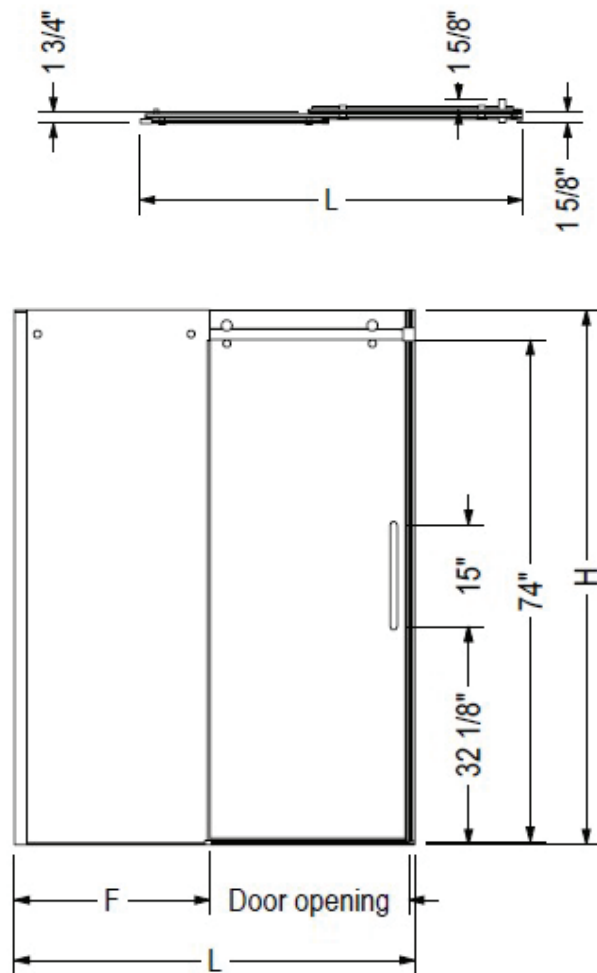

Halo Pro GS 78

Sliding Shower Door – 8mm

Code	Description	H	L Adjustable	F	P Adjustable	Door Opening	Wall Adjustment
136540	Halo Pro GS 78 $\frac{3}{4}$" x 47"	78 $\frac{3}{4}$"	44 $\frac{1}{2}$" - 47"	22 $\frac{1}{2}$"	-	16 $\frac{1}{4}$" - 18 $\frac{3}{4}$"	1" per wall jam
136541	Halo Pro GS 78 $\frac{3}{4}$" x 59"	78 $\frac{3}{4}$"	56 $\frac{1}{2}$" - 59"	28 $\frac{5}{8}$"	-	22 $\frac{1}{8}$" - 24 $\frac{5}{8}$"	1" per wall jam

All dimensions are approximate. Structure measurements must be verified against the unit to ensure proper fit.

[Watch Installation Video](#)