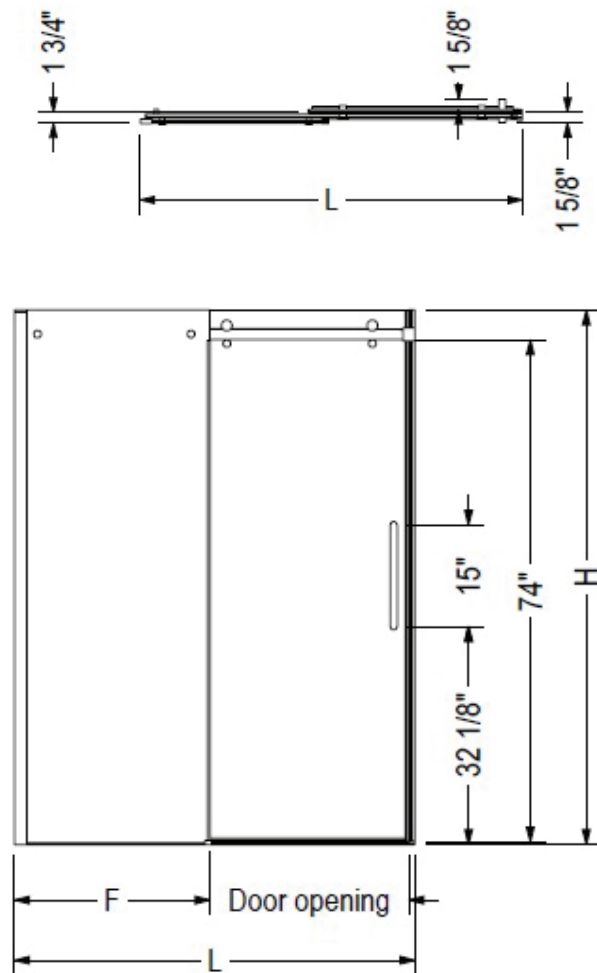

Description	Dimensions	Finish	Glass Thickness	Model #
Halo Pro GS Sliding Shower Door	44 1/2" - 47" x 78 3/4"	Chrome (084)	5/16" (8 mm)	138540-810-084 138540-810-340
Halo Pro GS Sliding Shower Door	56 1/2" - 59" x 78 3/4"		5/16" (8 mm)	138541-810-084 138541-810-340
Halo Pro GS Return Panel for 32" Base	29 7/8" x 78 3/4"	Matte Black (340)	5/16" (8 mm)	136542-810-084 136542-810-340
Halo Pro GS Return Panel for 36" Base	33 7/8" x 78 3/4"		5/16" (8 mm)	136543-810-084 136543-810-340

Halo Pro GS 78

Sliding Shower Door – 8mm

Code	Description	H	L Adjustable	F	P Adjustable	Door Opening	Wall Adjustment
136540	Halo Pro GS 78 3/4" x 47"	78 3/4"	44 1/2" - 47"	22 1/2"	-	16 1/4" - 18 3/4"	1" per wall jam
136541	Halo Pro GS 78 3/4" x 59"	78 3/4"	56 1/2" - 59"	28 5/8"	-	22 1/8" - 24 5/8"	1" per wall jam

All dimensions are approximate. Structure measurements must be verified against the unit to ensure proper fit.

[Watch Installation Video](#)