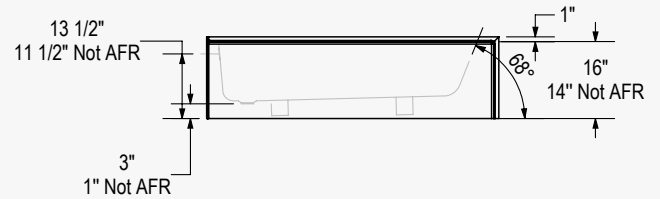

Mackenzie Corner

Access / Standard

Mackenzie Corner Access 6030 - (Left drain version shown)