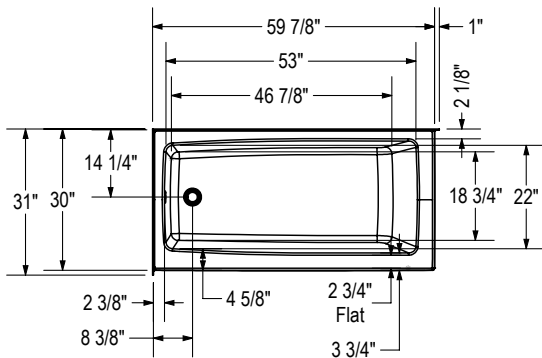

Mackenzie Corner 6030 - (Left drain version shown)