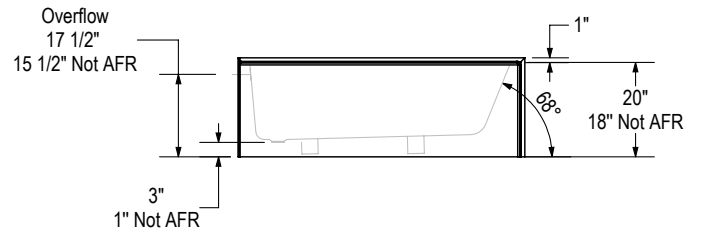

Mackenzie Corner

Access / Standard

Features

- Seamless 1-piece corner AcrylX™ bathtub
- Modern minimalist design with a freestanding look
- Right or left-hand drain
- Integrated flat skirt and tiling flange
- Space for storage on the bathtub deck
- Textured bottom
- Available in Above-the-Floor Rough (AFR) or not
- Available in White color only
- Made in Canada

Description	Availability	Sizes	Model #
Mackenzie Corner - Access 6030 - Left Drain	Available now	59 7/8" X 30" X 14"	106815-000-002-001
Mackenzie Corner - Access 6030 - Right Drain	Available now	59 7/8" X 30" X 14"	106815-000-002-002
Mackenzie Corner - Access 6030 AFR - Left Drain	Available now	59 7/8" X 30" X 16"	106816-000-002-101
Mackenzie Corner - Access 6030 AFR - Right Drain	Available now	59 7/8" X 30" X 16"	106816-000-002-102
Mackenzie Corner 6030 - Left Drain	November, 2020	59 7/8" X 30" X 18"	106811-000-002-001
Mackenzie Corner 6030 - Right Drain	November, 2020	59 7/8" X 30" X 18"	106811-000-002-002
Mackenzie Corner 6030 AFR - Left Drain	November, 2020	59 7/8" X 30" X 20"	106812-000-002-101
Mackenzie Corner 6030 AFR - Right Drain	November, 2020	59 7/8" X 30" X 20"	106812-000-002-102
Mackenzie Corner 6032 - Left Drain	November, 2020	59 7/8" X 32" X 18"	106813-000-002-001
Mackenzie Corner 6032 - Right Drain	November, 2020	59 7/8" X 32" X 18"	106813-000-002-002
Mackenzie Corner 6032 AFR - Left Drain	November, 2020	59 7/8" X 32" X 20"	106814-000-002-101
Mackenzie Corner 6032 AFR - Right Drain	November, 2020	59 7/8" X 32" X 20"	106814-000-002-102

Mackenzie Corner

Access / Standard

Mackenzie Corner Access 6030 - (Left drain version shown)

Mackenzie Corner 6030 - (Left drain version shown)

Mackenzie Corner 6032 - (Left drain version shown)