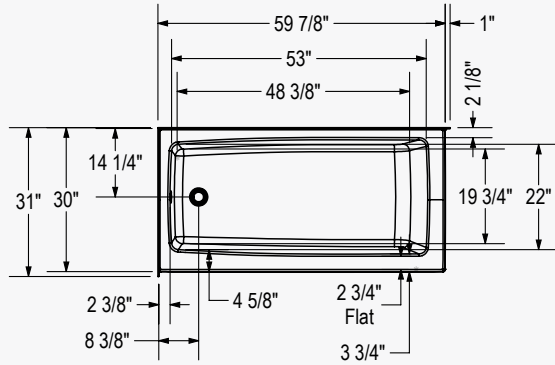

Mackenzie Corner

Access / Standard

Mackenzie Corner Access 6030 - (Left drain version shown)