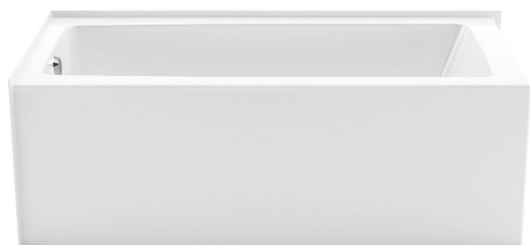

Mackenzie Corner

Access / Standard

Features

- Seamless 1-piece corner AcrylX™ bathtub
- Modern minimalist design with a freestanding look
- Right or left-hand drain
- Integrated flat skirt and tiling flange
- Space for storage on the bathtub deck
- Textured bottom
- Available in Above-the-Floor Rough (AFR) or not
- Available in White color only
- Made in Canada

Description	Availability	Sizes	Model #
Mackenzie Corner - Access 6030 - Left Drain	Available now	59 7/8" X 30" X 14"	106815-000-002-001
Mackenzie Corner - Access 6030 - Right Drain	Available now	59 7/8" X 30" X 14"	106815-000-002-002
Mackenzie Corner - Access 6030 AFR - Left Drain	Available now	59 7/8" X 30" X 16"	106816-000-002-101
Mackenzie Corner - Access 6030 AFR - Right Drain	Available now	59 7/8" X 30" X 16"	106816-000-002-102
Mackenzie Corner 6030 - Left Drain	November, 2020	59 7/8" X 30" X 18"	106811-000-002-001
Mackenzie Corner 6030 - Right Drain	November, 2020	59 7/8" X 30" X 18"	106811-000-002-002
Mackenzie Corner 6030 AFR - Left Drain	November, 2020	59 7/8" X 30" X 20"	106812-000-002-101
Mackenzie Corner 6030 AFR - Right Drain	November, 2020	59 7/8" X 30" X 20"	106812-000-002-102
Mackenzie Corner 6032 - Left Drain	November, 2020	59 7/8" X 32" X 18"	106813-000-002-001
Mackenzie Corner 6032 - Right Drain	November, 2020	59 7/8" X 32" X 18"	106813-000-002-002
Mackenzie Corner 6032 AFR - Left Drain	November, 2020	59 7/8" X 32" X 20"	106814-000-002-101
Mackenzie Corner 6032 AFR - Right Drain	November, 2020	59 7/8" X 32" X 20"	106814-000-002-102