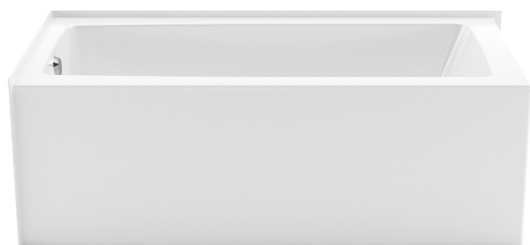

Mackenzie Corner

Access / Standard

Features

- Seamless 1-piece corner AcrylX™ bathtub
- Modern minimalist design with a freestanding look
- Right or left-hand drain
- Integrated flat skirt and tiling flange
- Space for storage on the bathtub deck
- Textured bottom
- Available in standard or above-the-floor rough (AFR)
- Available in White only

Description	Sizes	Model #
Mackenzie Corner - Access 6030 - Left Drain	59 7/8" X 30" X 14"	106815-L-000-002
Mackenzie Corner - Access 6030 - Right Drain	59 7/8" X 30" X 14"	106815-R-000-002
Mackenzie Corner - Access 6030 AFR - Left Drain	59 7/8" X 30" X 16"	106816-L-000-002
Mackenzie Corner - Access 6030 AFR - Right Drain	59 7/8" X 30" X 16"	106816-R-000-002
Mackenzie Corner 6030 - Left Drain	59 7/8" X 30" X 18"	106811-L-000-002
Mackenzie Corner 6030 - Right Drain	59 7/8" X 30" X 18"	106811-R-000-002
Mackenzie Corner 6030 AFR - Left Drain	59 7/8" X 30" X 20"	106812-L-000-002
Mackenzie Corner 6030 AFR - Right Drain	59 7/8" X 30" X 20"	106812-R-000-002
Mackenzie Corner 6032 - Left Drain	59 7/8" X 32" X 18"	106813-L-000-002
Mackenzie Corner 6032 - Right Drain	59 7/8" X 32" X 18"	106813-R-000-002
Mackenzie Corner 6032 AFR - Left Drain	59 7/8" X 32" X 20"	106814-L-000-002
Mackenzie Corner 6032 AFR - Right Drain	59 7/8" X 32" X 20"	106814-R-000-002