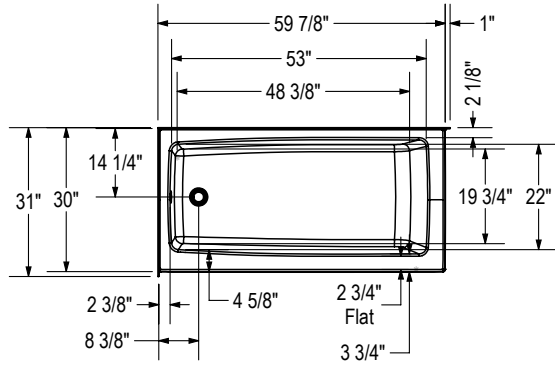

Mackenzie Corner

Access / Standard

Mackenzie Corner Access 6030 - (Left drain version shown)