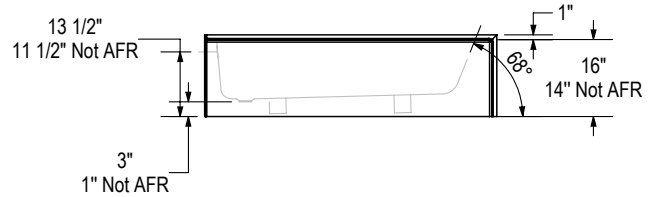

Mackenzie Corner

Access / Standard

Mackenzie Corner Access 6030 - (Left drain version shown)