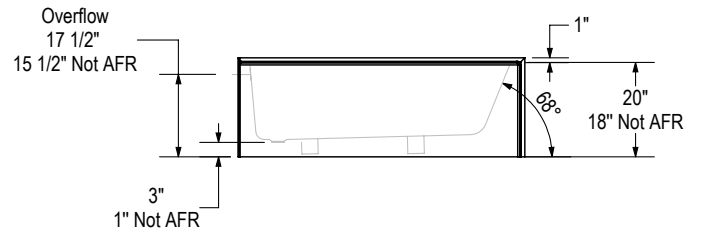

## Features

- Seamless 1-piece corner AcrylX™ bathtub
- Modern minimalist design with a freestanding look
- Right or left-hand drain
- Integrated flat skirt and tiling flange
- Space for storage on the bathtub deck
- Textured bottom
- Available in standard or above-the-floor rough (AFR)
- Available in White only

Description	Sizes	Model #
Mackenzie Corner - Access 6030 - Left Drain	59 7/8" X 30" X 14"	<a href="#">106815-L-000-002</a>
Mackenzie Corner - Access 6030 - Right Drain	59 7/8" X 30" X 14"	<a href="#">106815-R-000-002</a>
Mackenzie Corner - Access 6030 AFR - Left Drain	59 7/8" X 30" X 16"	<a href="#">106816-L-000-002</a>
Mackenzie Corner - Access 6030 AFR - Right Drain	59 7/8" X 30" X 16"	<a href="#">106816-R-000-002</a>
Mackenzie Corner 6030 - Left Drain	59 7/8" X 30" X 18"	<a href="#">106811-L-000-002</a>
Mackenzie Corner 6030 - Right Drain	59 7/8" X 30" X 18"	<a href="#">106811-R-000-002</a>
Mackenzie Corner 6030 AFR - Left Drain	59 7/8" X 30" X 20"	<a href="#">106812-L-000-002</a>
Mackenzie Corner 6030 AFR - Right Drain	59 7/8" X 30" X 20"	<a href="#">106812-R-000-002</a>
Mackenzie Corner 6032 - Left Drain	59 7/8" X 32" X 18"	<a href="#">106813-L-000-002</a>
Mackenzie Corner 6032 - Right Drain	59 7/8" X 32" X 18"	<a href="#">106813-R-000-002</a>
Mackenzie Corner 6032 AFR - Left Drain	59 7/8" X 32" X 20"	<a href="#">106814-L-000-002</a>
Mackenzie Corner 6032 AFR - Right Drain	59 7/8" X 32" X 20"	<a href="#">106814-R-000-002</a>

# Mackenzie Corner

Access / Standard

Mackenzie Corner Access 6030 - (Left drain version shown)

Mackenzie Corner 6030 - (Left drain version shown)

Mackenzie Corner 6032 - (Left drain version shown)