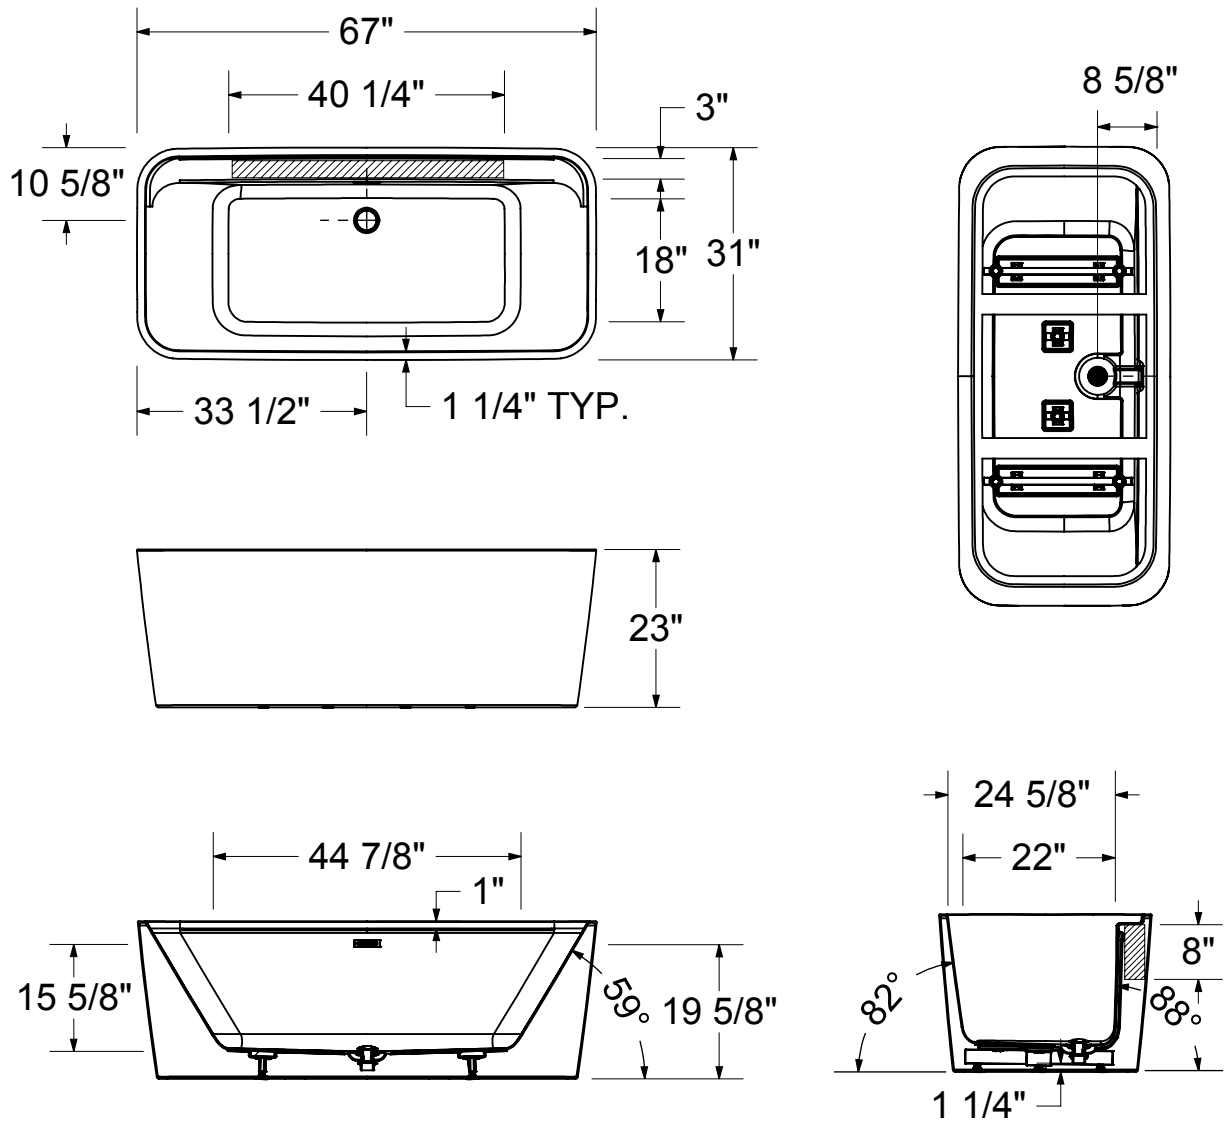

## 6731 Freestanding Tub

Size	Color	Model
67" X 31" X 23"	White (001)	<a href="#"><u>106386-000-001</u></a>

### Oberto 6731 Features

- Acrylic freestanding center drain tub
- Seamless 1-piece bathtub with a symmetrical look
- Ample deck space for faucet installation and off-center drain
- Linear waste and overflow in chrome (pre-installed)
- Optional trim finishes available, shown in white
- F<sup>2</sup> Drain compatible
- MAAX innovative leveling legs for easy installation

# Oberto 6731

(▨) Recommended faucet area of 40" (L) x 4" (W).  
Depth recommended for straight pipes 8".

All dimensions are approximate. Structure measurements must be verified against the unit to ensure proper fit.