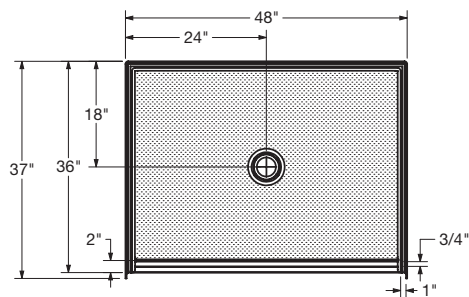

Outlook

Barrier-Free Shower Bases

Outlook Base 4836