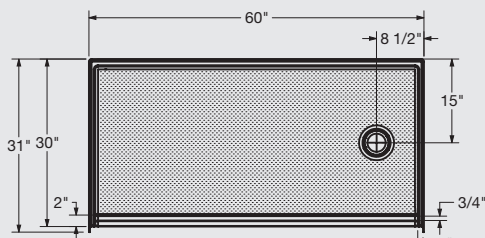

Outlook Base 6030 L/R
Outlook Base 6030 C