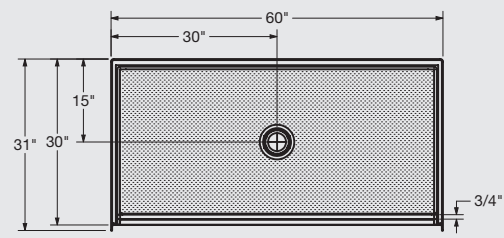

Outlook Base 6030 L/R
Outlook Base 6030 C