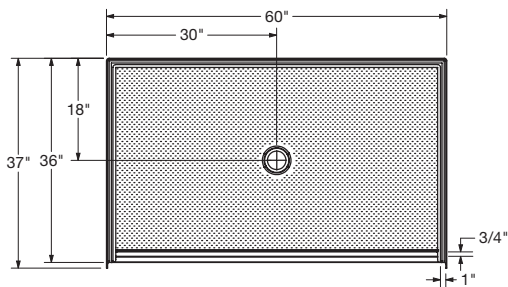

	Model #	Product	Sizes	Drain Position
	106687	Outlook Base 4836	37" X 48" X 7/8"	Center
	106630	Outlook Base 6030 C	31" X 60" X 3/4"	Center
	106856	Outlook Base 6030 L/R	31" X 60" X 1"	Left/Right
	106631	Outlook Base 6036	37" X 60" X 7/8"	Center
	106857	Outlook Base 6238* *CSA Compliant	38 1/4" X 62 1/2" X 3/4"	Center

Outlook

Barrier-Free Shower Bases

Outlook Base 4836

Outlook Base 6030 L/R
Outlook Base 6030 C

Outlook Base 6036

Outlook Base 6238