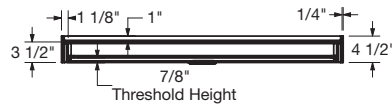

Outlook

Barrier-Free Shower Bases

Outlook Base 4836