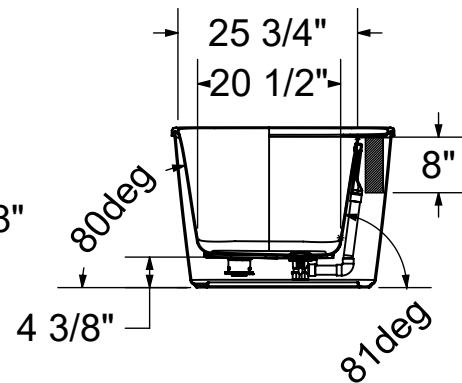

Pocono

2-Piece Freestanding Tub | 58" x 32" x 23"

Description	Dimensions	Model #
Pocono 2-piece Freestanding Bathtub	58" x 32" x 23"	106995-000-002

Features

- 2-piece AcrylX™ bathtub - transport and install easily
- Linear waste and overflow included and factory installed
- Full length deck for faucet and bath essentials
- Maximized bathing well with comfortable backrest
- Perfect for small foot print bathroom
- Above-the-Floor Rough (AFR) and F2 Drain compatible
- MAAX innovative leveling legs for easy installation

Pocono

2-Piece Freestanding Tub | 58" x 32" x 23"

() Recommended faucet area 1 section of 45" (L) x 2 7/8" (W).
Depth recommended for straight pipes 8".

All dimensions are approximate. Structure measurements must be verified against the unit to ensure proper fit.