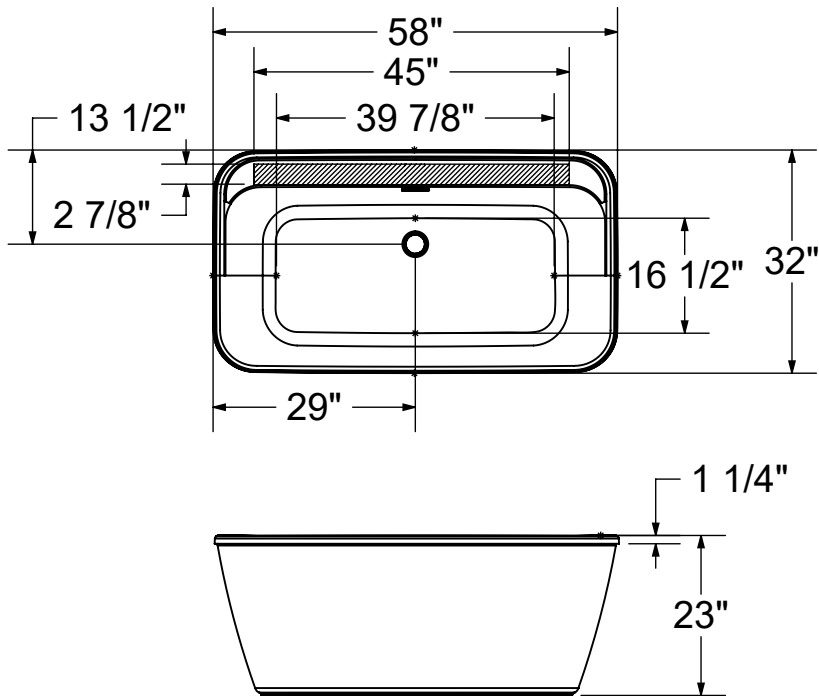

Pocono

2-Piece Freestanding Tub | 58" x 32" x 23"

Description	Dimensions	Model #
Pocono 2-piece Freestanding Bathtub	58" x 32" x 23"	106995-000-002

Features

- 2-piece AcrylX™ bathtub - transport and install easily
- Linear waste and overflow included and factory installed
- Full length deck for faucet and bath essentials
- Maximized bathing well with comfortable backrest
- Perfect for small foot print bathroom
- Above-the-Floor Rough (AFR) and F2 Drain compatible
- MAAX innovative leveling legs for easy installation

Pocono

2-Piece Freestanding Tub | 58" x 32" x 23"

() Recommended faucet area 1 section of 45" (L) x 2 7/8" (W).
Depth recommended for straight pipes 8".

All dimensions are approximate. Structure measurements must be verified against the unit to ensure proper fit.