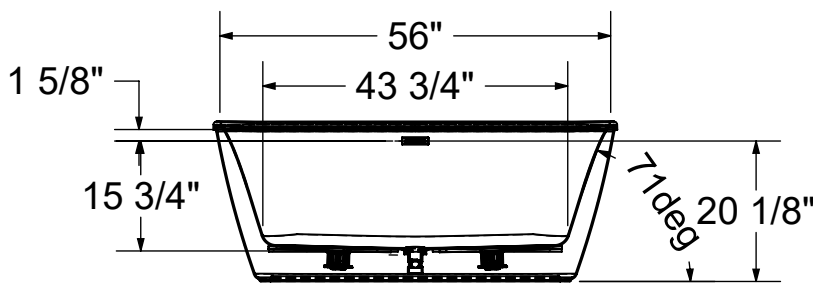

Pocono

2-Piece Freestanding Tub | 58" x 32" x 23"

Description	Dimensions	Model #
Pocono 2-piece Freestanding Bathtub	58" x 32" x 23"	106995-000-002

Features

- 2-piece AcrylX™ bathtub - transport and install easily
- Linear waste and overflow included and factory installed
- Full length deck for faucet and bath essentials
- Maximized bathing well with comfortable backrest
- Perfect for small foot print bathroom
- Above-the-Floor Rough (AFR) and F2 Drain compatible
- MAAX innovative leveling legs for easy installation

Pocono

2-Piece Freestanding Tub | 58" x 32" x 23"

() Recommended faucet area 1 section of 45" (L) x 2 7/8" (W).
Depth recommended for straight pipes 8".

All dimensions are approximate. Structure measurements must be verified against the unit to ensure proper fit.