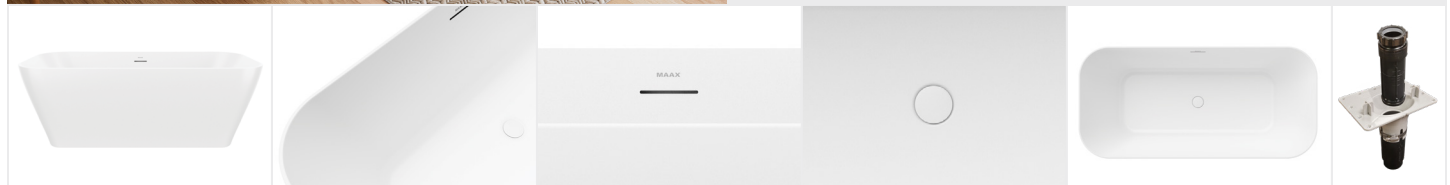

Modern Lux

Renata SLIM & SLEEK

25 year
WARRANTY
MAAX

Size	Color	Finish	Model #	Digital Link
67" x 31" x 23"	White	Matte	107173-000-240	Renata

Key benefits:

- Matte Finish
- Modern Rectangular shape
- Slim profile with clean thin edges
- Seamless 1-piece bathtub with a symmetrical look
- Trimless linear overflow
- F2 Drain compatible
- Overflow plumbing pre-installed
- Color matched pop-up drain

Modern Lux

New & Exclusive!

- All dimensions are approximate
- Structure measurements must be verified against the unit to ensure proper fit
- Installation to be completed in accordance with manufacturers specifications
- Do not scale drawings