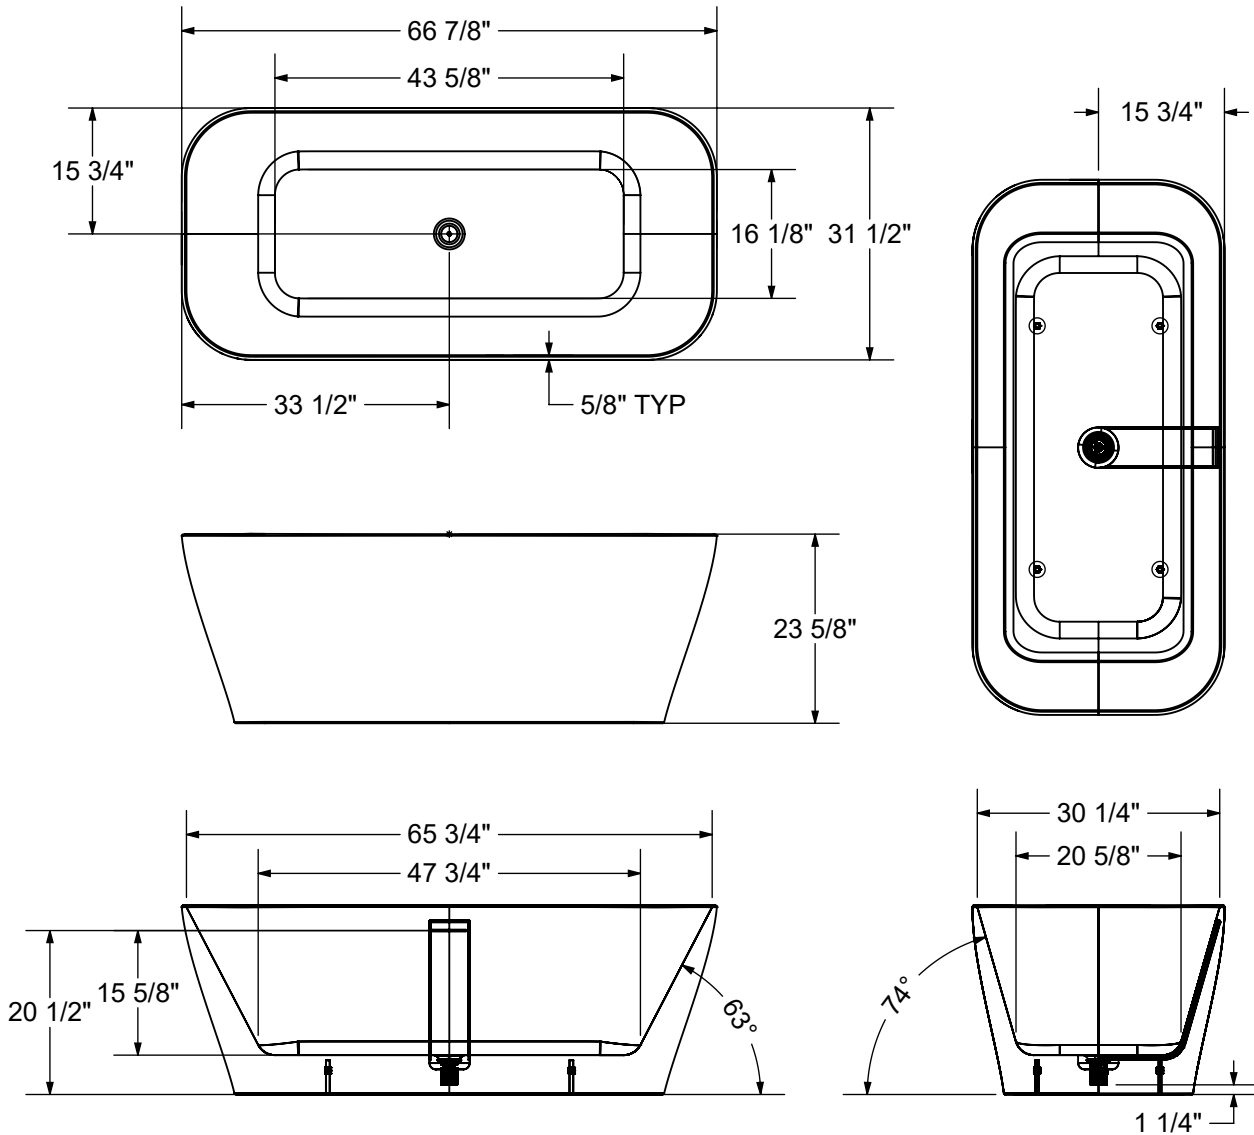

Modern Lux

Renata SLIM & SLEEK

25 year
WARRANTY
MAAX

Size	Color	Finish	Model #	Digital Link
67" x 31" x 23"	White	Matte	107173-000-240	Renata

Key benefits:

- Matte Finish
- Modern Rectangular shape
- Slim profile with clean thin edges
- Seamless 1-piece bathtub with a symmetrical look
- Trimless linear overflow
- F2 Drain compatible
- Overflow plumbing pre-installed
- Color matched pop-up drain

Modern Lux

New & Exclusive!

- All dimensions are approximate
- Structure measurements must be verified against the unit to ensure proper fit
- Installation to be completed in accordance with manufacturers specifications
- Do not scale drawings