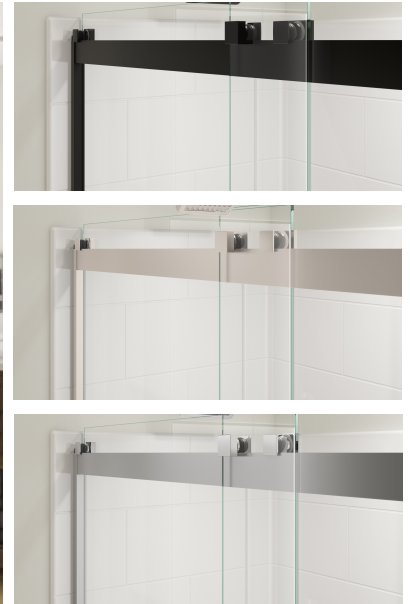

Revelation Square Bypass

Shower & Tub Shower Doors

Description	Size	Glass Thickness	Finish	Model #
Revelation Square Shower Door	44"-47" x 70.5"	1/4" (6 mm)	Chrome	135690-900-084
			Brushed Nickel	135690-900-305
			Matte Black	135690-900-340
	56"-59" x 70.5"	1/4" (6 mm)	Chrome	135691-900-084
			Brushed Nickel	135691-900-305
			Matte Black	135691-900-340
Revelation Square Tub Shower Door	56"-59" x 56.75"	1/4" (6 mm)	Chrome	135692-900-084
			Brushed Nickel	135692-900-305
			Matte Black	135692-900-340
Revelation Square Shower Door	44"-47" x 70.5"	5/16" (8 mm)	Chrome	135693-900-084
			Brushed Nickel	135693-900-305
			Matte Black	135693-900-340
	56"-59" x 70.5"	5/16" (8 mm)	Chrome	135694-900-084
			Brushed Nickel	135694-900-305
			Matte Black	135694-900-340
Revelation Square Tub Shower Door	56"-59" x 56.75"	5/16" (8 mm)	Chrome	135695-900-084
			Brushed Nickel	135695-900-305
			Matte Black	135695-900-340