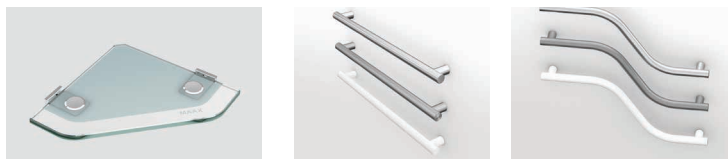

Options

OPTION	DESCRIPTION	COLORS & FINISHES	PRICE LIST CODE	LIST PRICE
Glass Shelf	10 mm frosted glass with a clear band along the edge	N/A	10060311	\$99
Modern Straight Grab Bar with Flange	30"	White (002)	10029998-002	\$194
		Chrome (084)	10029998-084	\$194
		Brushed Nickel (105)	10029998-105	\$194
	18"	White (002)	10029996-002	\$171
		Chrome (084)	10029996-084	\$171
		Brushed Nickel (105)	10029996-105	\$171
Curved Grab Bar with Flange	32" Left Hand	White (002)	10030095-002	\$308
		Chrome (084)	10030095-084	\$308
		Brushed Nickel (105)	10030095-105	\$308