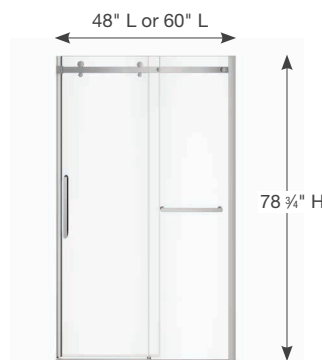

Alcove or Corner

Dimensions:

48" L x 32" W x 80" H*

48" L x 36" W x 80" H

60" L x 32" W x 80" H*

60" L x 36" W x 80" H

*32" dimension is only available on certain patterns

Build your unique shower solution with our
Utile CONFIGURATOR tool
www.maax.com/create-your-utile

3. Select your U tile wall panels

4. Select your door

Nebula

- 8 mm ($\frac{5}{16}$ ") tempered glass, 78 $\frac{3}{4}$ " high
- Reversible shower door for left or right opening
- Slim stainless header with 18 in. handle

Vela

- 8 mm ($\frac{5}{16}$ ") tempered glass, 78 $\frac{3}{4}$ " high
- Reversible shower door for left or right opening
- Detachable door guide to distance the glass when cleaning

ModuR

- 8 mm ($\frac{5}{16}$ ") clear tempered glass with Lotus protection
- Pivot with gradual closing to ensure watertightness
- Magnetic closure for a watertight seal