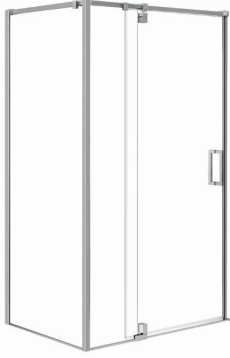

ModulR–Pivot Shower Door Corner

PRODUCT	PRODUCT TYPE	SIZE	GLASS THICKNESS (in.)	STANDARD GLASS	FRAME COLOR	PRICE LIST CODE	LIST PRICE
ModulR	Pivot Shower Door Corner	36 x 36 x 78	5/16	Clear (900)	Chrome (084)	137856-900-084-000	$1,608
					Brushed Nickel (305)	137856-900-305-000	$1,736
ModulR	Pivot Shower Door Corner	48 x 32 x 78	5/16	Clear (900)	Chrome (084)	137859-900-084-000	$1,795
					Brushed Nickel (305)	137859-900-305-000	$1,930
ModulR	Pivot Shower Door Corner	48 x 34 x 78	5/16	Clear (900)	Chrome (084)	137858-900-084-000	$1,801
					Brushed Nickel (305)	137858-900-305-000	$1,935
ModulR	Pivot Shower Door Corner	48 x 36 x 78	5/16	Clear (900)	Chrome (084)	137857-900-084-000	$1,806
					Brushed Nickel (305)	137857-900-305-000	$1,941
ModulR	Pivot Shower Door Corner	60 x 32 x 78	5/16	Clear (900)	Chrome (084)	137870-900-084-000	$1,988
					Brushed Nickel (305)	137870-900-305-000	$2,141
ModulR	Pivot Shower Door Corner	60 x 36 x 78	5/16	Clear (900)	Chrome (084)	137869-900-084-000	$2,001
					Brushed Nickel (305)	137869-900-305-000	$2,152