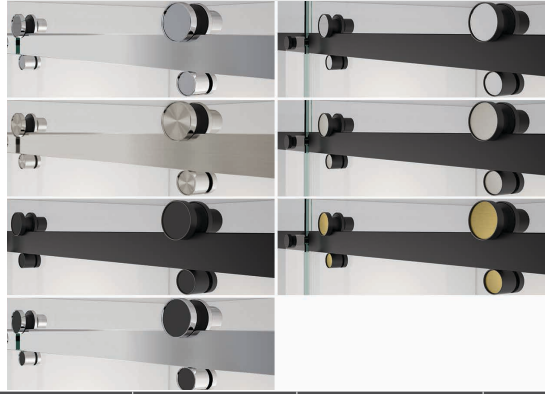

IT'S NOT TILE. IT'S Utile.

maax.com/utile-configurator

by MAAX

Shower and Tub Shower Doors

Nebula

Vela – Sliding Shower and Tub Shower Door

SHOWER DOORS

PRODUCT	PRODUCT TYPE	SIZE	GLASS THICKNESS (in.)	STANDARD GLASS	FRAME COLOR	PRICE LIST CODE	LIST PRICE
Vela	Sliding Shower Door	44 ½-47 x 78 ¾	5/16	Clear (900)	Chrome (084)	138460-900-084-000	\$1,172
					Brushed Nickel (305)	138460-900-305-000	\$1,222
					Matte Black (340)	138460-900-340-000	\$1,271
					Chrome and Matte Black (350)	138460-900-350-000	\$1,222
					Matte Black and Chrome (360)	138460-900-360-000	\$1,271
					Matte Black and Brushed Nickel (370)	138460-900-370-000	\$1,271
					Matte Black and Brushed Gold (380)	138460-900-380-000	\$1,345
Vela	Sliding Shower Door	56 ½-59 x 78 ¾	5/16	Clear (900)	Chrome (084)	138470-900-084-000	\$1,271
					Brushed Nickel (305)	138470-900-305-000	\$1,321
					Matte Black (340)	138470-900-340-000	\$1,321
					Chrome and Matte Black (350)	138470-900-350-000	\$1,341
					Matte Black and Chrome (360)	138470-900-360-000	\$1,341
					Matte Black and Brushed Nickel (370)	138470-900-370-000	\$1,341
					Matte Black and Brushed Gold (380)	138470-900-380-000	\$1,396
Vela	Sliding Tub Door	56 ½-59 x 59	5/16	Clear (900)	Chrome (084)	138480-900-084-000	\$1,172
					Brushed Nickel (305)	138480-900-305-000	\$1,222
					Matte Black (340)	138480-900-340-000	\$1,271
					Chrome and Matte Black (350)	138480-900-350-000	\$1,222
					Matte Black and Chrome (360)	138480-900-360-000	\$1,271
					Matte Black and Brushed Nickel (370)	138480-900-370-000	\$1,271
					Matte Black and Brushed Gold (380)	138480-900-380-000	\$1,345