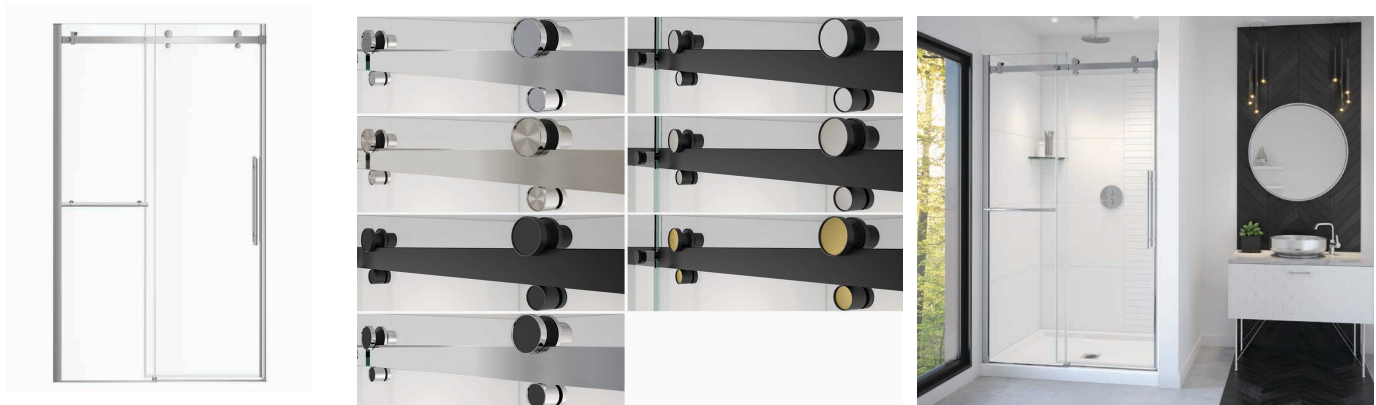

Vela – Sliding Shower and Tub Shower Door

PRODUCT	PRODUCT TYPE	SIZE	GLASS THICKNESS (in.)	STANDARD GLASS	FRAME COLOR	PRICE LIST CODE	LIST PRICE
Vela	Sliding Door with Towel Bar	44 ½-47 x 78 ¾	5/16	Clear (900)	Chrome (084)	138465-900-084-000	$1,246
					Brushed Nickel (305)	138465-900-305-000	$1,296
					Matte Black (340)	138465-900-340-000	$1,345
					Chrome and Matte Black (350)	138465-900-350-000	$1,296
					Matte Black and Chrome (360)	138465-900-360-000	$1,345
					Matte Black and Brushed Nickel (370)	138465-900-370-000	$1,345
					Matte Black and Brushed Gold (380)	138465-900-380-000	$1,421
Vela	Sliding Door with Towel Bar	56 ½-59 x 78 ¾	5/16	Clear (900)	Chrome (084)	138475-900-084-000	$1,345
					Brushed Nickel (305)	138475-900-305-000	$1,396
					Matte Black (340)	138475-900-340-000	$1,396
					Chrome and Matte Black (350)	138475-900-350-000	$1,396
					Matte Black and Chrome (360)	138475-900-360-000	$1,415
					Matte Black and Brushed Nickel (370)	138475-900-370-000	$1,415
					Matte Black and Brushed Gold (380)	138475-900-380-000	$1,470
Vela	Sliding Tub Door with Towel Bar	56 ½-59 x 59	5/16	Clear (900)	Chrome (084)	138485-900-084-000	$1,246
					Brushed Nickel (305)	138485-900-305-000	$1,296
					Matte Black (340)	138485-900-340-000	$1,345
					Chrome and Matte Black (350)	138485-900-350-000	$1,296
					Matte Black and Chrome (360)	138485-900-360-000	$1,345
					Matte Black and Brushed Nickel (370)	138485-900-370-000	$1,345
					Matte Black and Brushed Gold (380)	138485-900-380-000	$1,421

Note: See page 29 for the compatible Return Panel for the Vela doors