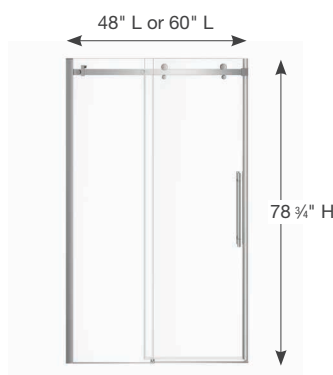

Alcove or Corner

Dimensions:

48" L x 32" W x 80" H*

48" L x 36" W x 80" H

60" L x 32" W x 80" H*

60" L x 36" W x 80" H

*32" dimension is only available on certain patterns

Build your unique shower solution with our
Utile CONFIGURATOR tool
www.maax.com/create-your-utile

3. Select your U tile wall panels

4. Select your door

Nebula

- 8 mm ($\frac{5}{16}$ ") tempered glass, 78 $\frac{3}{4}$ " high
- Reversible shower door for left or right opening
- Slim stainless header with 18 in. handle

Vela

- 8 mm ($\frac{5}{16}$ ") tempered glass, 78 $\frac{3}{4}$ " high
- Reversible shower door for left or right opening
- Detachable door guide to distance the glass when cleaning

ModuR

- 8 mm ($\frac{5}{16}$ ") clear tempered glass with Lotus protection
- Pivot with gradual closing to ensure watertightness
- Magnetic closure for a watertight seal