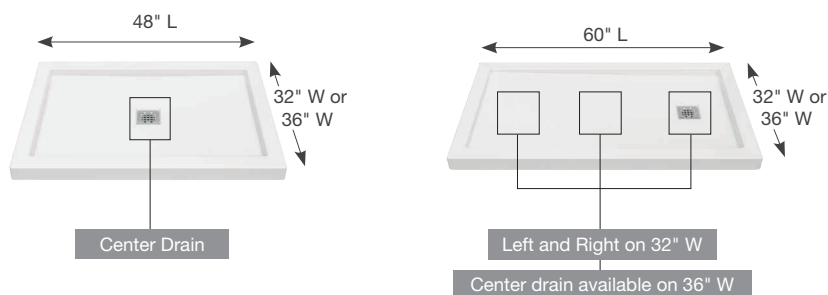

Utile Shower Wall Panels

Factory Rough – Vapor

Create your own **Utile Shower**

1. Select your configuration and dimensions

Three Wall Shower (alcove installation)

Two Wall Shower (corner installation)

Configurations:

Alcove or Corner

Dimensions:

48" L x 32" W x 80" H*

48" L x 36" W x 80" H

60" L x 32" W x 80" H*

60" L x 36" W x 80" H

*32" dimension is only available on certain patterns

Build your unique shower solution with our
Utile CONFIGURATOR tool
www.maax.com/create-your-utile

2. Select your base (required)

**B3Square or
B3Round Bases**
(only compatible models)

48" L x 32" or 36" W
60" L x 32" or 36" W

- Acrylic rectangular shower base with square or round drain
- Smooth floor
- 3" low threshold base
- Center drain 48" base
- Left, right or center drain 60" base

3. Select your U tile wall panels

4. Select your door

Nebula

- 8 mm ($\frac{5}{16}$ ") tempered glass, 78 $\frac{3}{4}$ " high
- Reversible shower door for left or right opening
- Slim stainless header with 18 in. handle