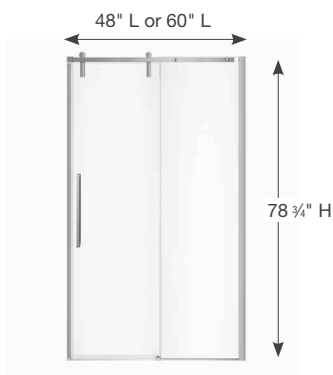

Alcove or Corner

Dimensions:

48" L x 32" W x 80" H*

48" L x 36" W x 80" H

60" L x 32" W x 80" H*

60" L x 36" W x 80" H

*32" dimension is only available on certain patterns

Build your unique shower solution with our
Utile CONFIGURATOR tool
www.maax.com/create-your-utile

2. Select your base (required)

**B3Square or
B3Round Bases**
(only compatible models)

48" L x 32" or 36" W
60" L x 32" or 36" W

- Acrylic rectangular shower base with square or round drain
- Smooth floor
- 3" low threshold base
- Center drain 48" base
- Left, right or center drain 60" base

3. Select your U tile wall panels

4. Select your door

Nebula

- 8 mm ($\frac{5}{16}$ ") tempered glass, 78 $\frac{3}{4}$ " high
- Reversible shower door for left or right opening
- Slim stainless header with 18 in. handle