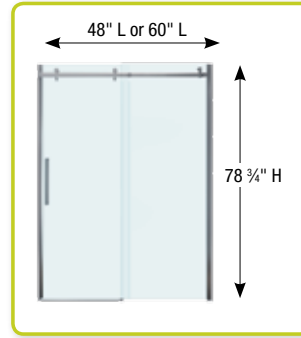

- Convenient glass shelf for additional storage space
- 10 mm solid tempered glass
- Frosted glass with a clear stripe along the side
- **1 corner glass shelf included with each U tile unit.** Additional shelves can also be purchased separately.

Required Shower Bases

Olympia Square Base 48" L or 60" L

- Acrylic rectangular shower base
- Square stainless steel grid & ABS drain
- Low 2 5/8" threshold base for safe and easy access
- Can be installed as a 3 wall (alcove) or 2 wall (corner) shower
- Center drain 48" base
- Left or right drain 60" base

Build your unique shower solution with our Utile CONFIGURATOR tool
www.utilebymax.com/createyourutile

Compatible Shower Doors

Halo door 48" L or 60" L Sliding Shower Door

- 8 mm (5/16") tempered glass, 78 3/4" high
- Ball bearing roller technology for smooth and quiet opening
- Massive 15 1/2" handle is convenient and comfortable to use
- Reversible door for left or right opening