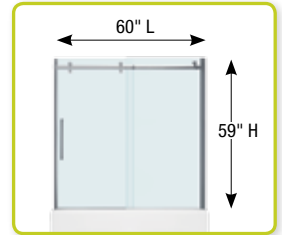

Required Bathtubs 60" L x 30" W x 21" H

- Comfortable armrests
- Ergonomic backrest
- Integrated apron
- Optimal interior space
- Textured bottom

Cocoon

New Town

Halo door 60" L x 59" H Compatible Sliding Tub Shower Door

- 8 mm ($\frac{5}{16}$ ") tempered glass, 59" high
- Ball bearing roller technology for smooth and quiet opening
- Massive 15 $\frac{1}{2}$ " handle is convenient and comfortable to use
- Reversible door for left or right opening