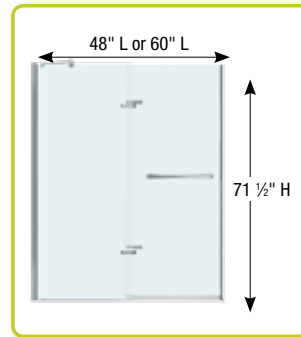

Required Shower Bases

Olympia Square Base 48" L or 60" L

- Acrylic rectangular shower base
- Square stainless steel grid & ABS drain
- Low 2 5/8" threshold base for safe and easy access
- Can be installed as a 3 wall (alcove) or 2 wall (corner) shower
- Center drain 48" base
- Left or right drain 60" base

Build your unique shower solution with our Utile CONFIGURATOR tool
www.utilebymax.com/createyourutile

Compatible Shower Doors

Halo door 48" L or 60" L Sliding Shower Door

- 8 mm (5/16") tempered glass, 78 3/4" high
- Ball bearing roller technology for smooth and quiet opening
- Massive 15 1/2" handle is convenient and comfortable to use
- Reversible door for left or right opening

Halo return panel 32" W – Glass Side Panel

- Add 1 Halo return panel to a Halo sliding door for a corner installation

Reveal door 48" L or 60" L Pivot Shower Door

- 8 mm (5/16") tempered glass, 71 1/2" high
- Unique MAAX patent hinge allows for 3" lateral adjustment
- Ideal for non-plumb walls
- Reversible door for left or right opening