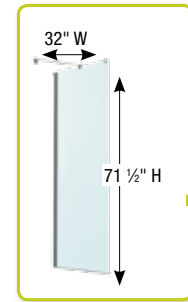

Required Shower Bases

Olympia Square Base 48" L or 60" L

- Acrylic rectangular shower base
- Square stainless steel grid & ABS drain
- Low 2 5/8" threshold base for safe and easy access
- Can be installed as a 3 wall (alcove) or 2 wall (corner) shower
- Center drain 48" base
- Left or right drain 60" base

Build your unique shower solution with our Utile CONFIGURATOR tool
www.utilebymax.com/createyourutile

Compatible Shower Doors

Halo door 48" L or 60" L Sliding Shower Door

- 8 mm (5/16") tempered glass, 78 3/4" high
- Ball bearing roller technology for smooth and quiet opening
- Massive 15 1/2" handle is convenient and comfortable to use
- Reversible door for left or right opening

Halo return panel 32" W – Glass Side Panel

- Add 1 Halo return panel to a Halo sliding door for a corner installation

Reveal door 48" L or 60" L Pivot Shower Door

- 8 mm (5/16") tempered glass, 71 1/2" high
- Unique MAAX patent hinge allows for 3" lateral adjustment
- Ideal for non-plumb walls
- Reversible door for left or right opening