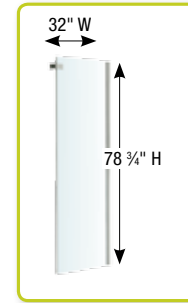

Required Shower Bases

Olympia Square Base 48" L or 60" L

- Acrylic rectangular shower base
- Square stainless steel grid & ABS drain
- Low 2 5/8" threshold base for safe and easy access
- Can be installed as a 3 wall (alcove) or 2 wall (corner) shower
- Center drain 48" base
- Left or right drain 60" base

Build your unique shower solution with our Utile CONFIGURATOR tool
www.utilebymax.com/createyourutile

Compatible Shower Doors

Halo door 48" L or 60" L Sliding Shower Door

- 8 mm (5/16") tempered glass, 78 3/4" high
- Ball bearing roller technology for smooth and quiet opening
- Massive 15 1/2" handle is convenient and comfortable to use
- Reversible door for left or right opening