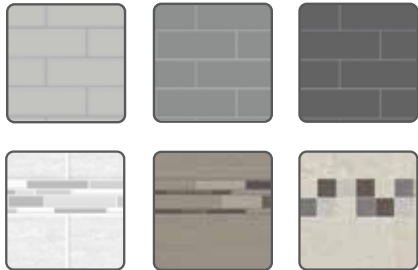

U tile by MAAX

The evolution of tile

Forget the hassles of tile! Create a sophisticated bathroom space with unparalleled ease and speed. U tile by MAAX is an **innovative shower wall solution** that comes in a range of rich colors, deep textures and stylish patterns that look like tile, yet **installs easily in just 1 day**.

U tile is durable, easy to clean and care for, and its sophisticated style will be the centerpiece of your bathroom to enjoy for years to come.

2

Rich colors, deep textures and stylish patterns