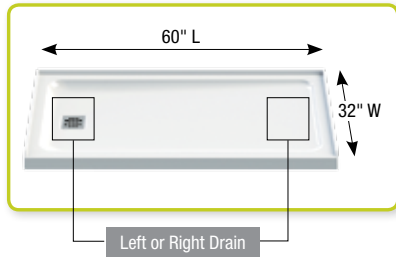

Build your unique shower solution with our Utile CONFIGURATOR tool
www.utilebymax.com/createyourutile