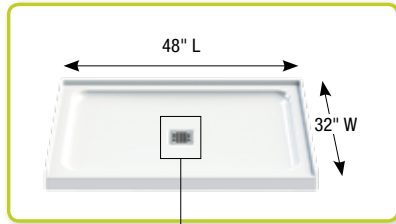

Required Shower Bases

Olympia Square Base 48" L or 60" L

- Acrylic rectangular shower base
- Square stainless steel grid & ABS drain
- Low 2 5/8" threshold base for safe and easy access
- Can be installed as a 3 wall (alcove) or 2 wall (corner) shower
- Center drain 48" base
- Left or right drain 60" base