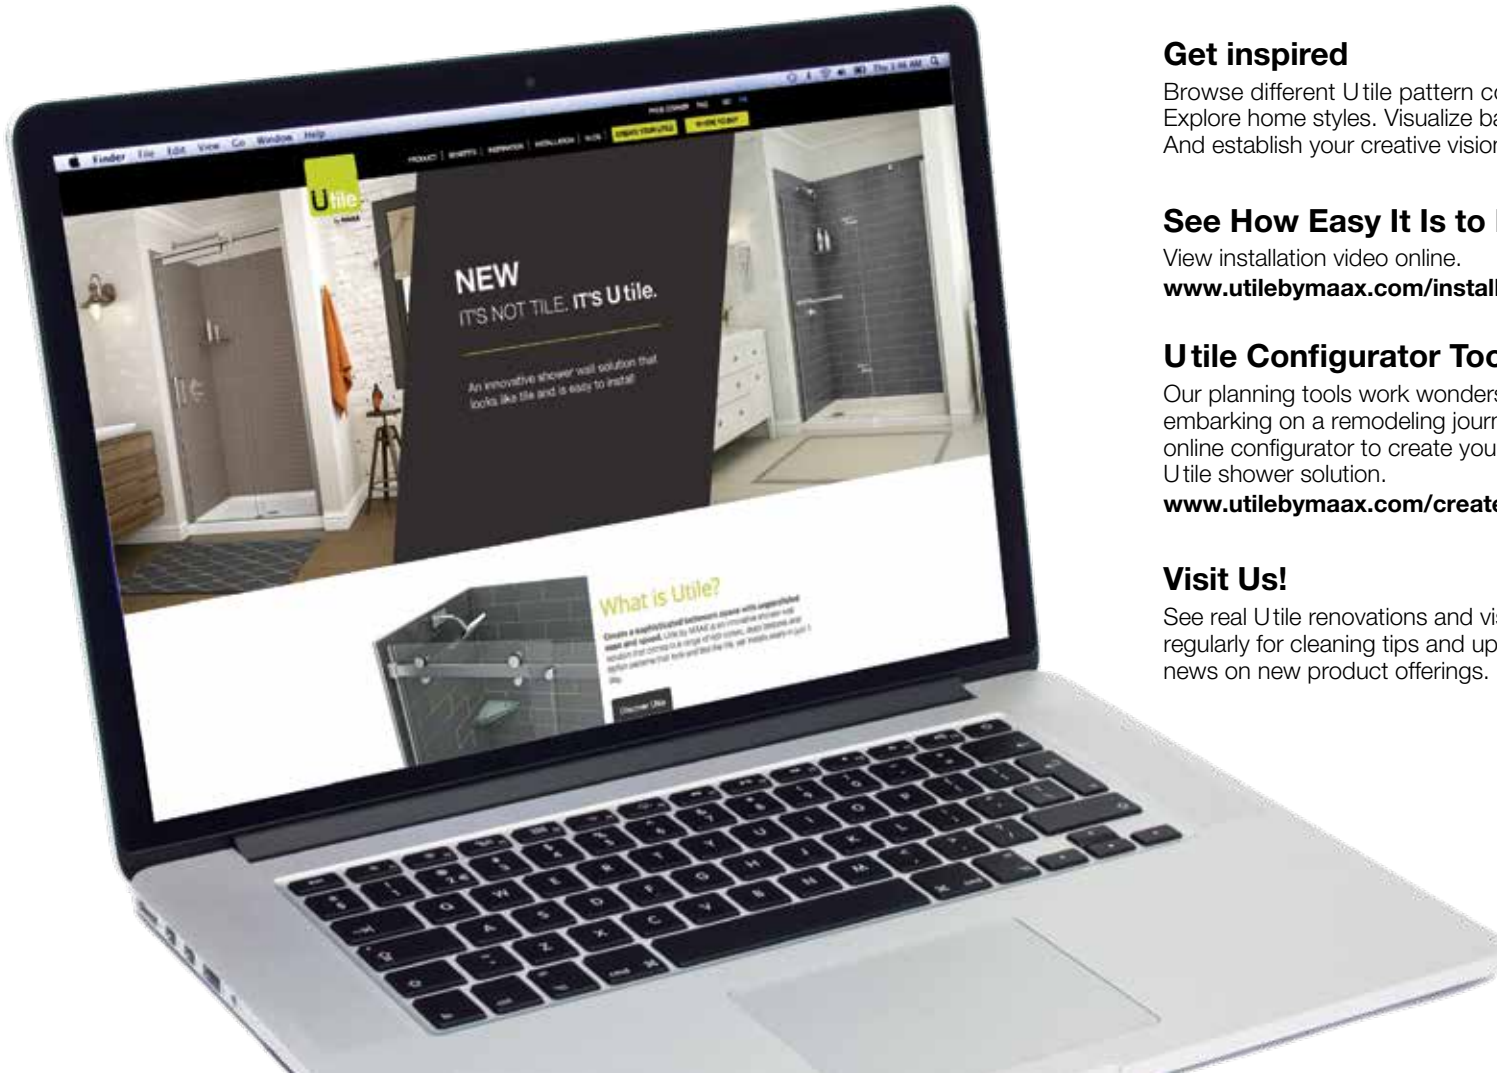

A storage solution that you'll find as pleasing to the eyes as it is convenient to your reach.

INCLUDED with each U tile shower and tub shower

Compatible Shower Doors

Halo Sliding Door

Sliding roller system

Patented hinge system

Reveal Pivot Door

Sleek
Modern

MAAX Shower doors
the perfect complement for your **Utile** walls

Elegant
Refined

Get inspired

Browse different Utile pattern collections. Explore home styles. Visualize bathroom spaces. And establish your creative vision.

See How Easy It Is to Install

View installation video online.
www.utilebymax.com/installation

Utile Configurator Tool

Our planning tools work wonders. If you're embarking on a remodeling journey use our online configurator to create your personalized Utile shower solution.
www.utilebymax.com/createyourutile

Visit Us!

See real Utile renovations and visit us online regularly for cleaning tips and up-to-the-minute news on new product offerings.

View installation video

Utile CONFIGURATOR tool

It's all just a click away
utilebymax.com