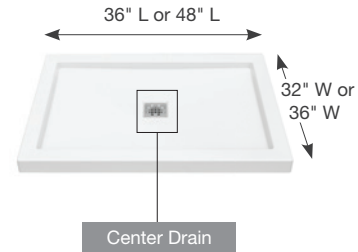

2. Select your base (required)

B3 Square or B3 Round Bases

36" L X 36" W*
48" L x 32" or 36" W
60" L x 32" or 36" W

- Acrylic rectangular shower base with square or round drain
- Smooth floor
- 3" low threshold base
- Center drain 48" base
- Left, right or center drain 60" base