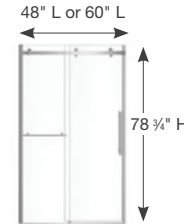

4. Select your door

Sliding Shower Door 36" L, 48" L or 60" L (left or right opening)

Vela

- 8 mm (5/16") 8 mm (5/16") tempered glass with LOTUS technology, 78 3/4" high
- Ball bearing roller technology for smooth and quiet opening
- Rollers and handle offered in 7 different finishes (monochrome or mix-finishes)
- Also available in corner configuration with return panel