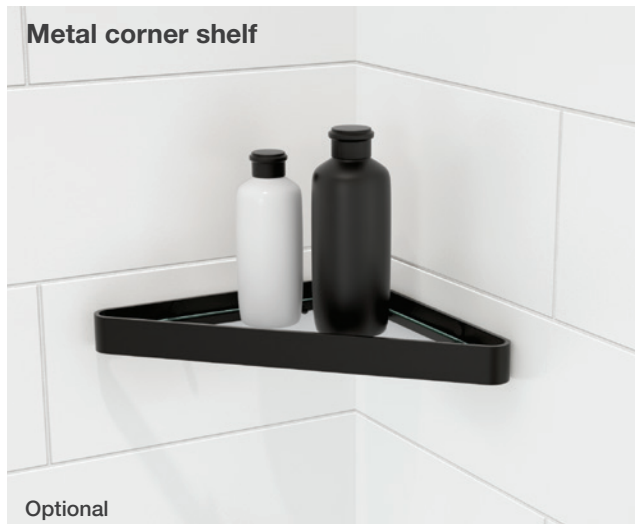

Included

Optional

Optional

Glossy White #10042818-276 | Matte Black #10042818-340