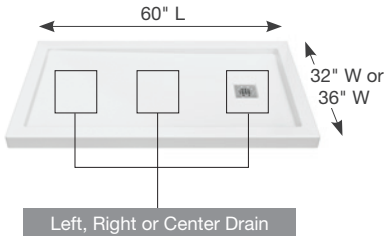

*U tile 36" x 36" is also compatible with our 36" x 36" Neo-Round, Neo-Angle and Round shower bases.