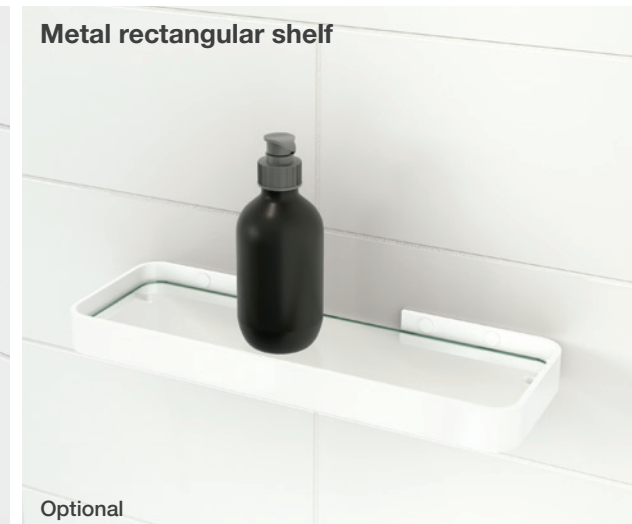

Optional

Glossy White #10042819-276 | Matte Black #10042819-340