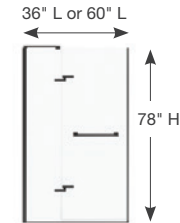

**Configurations:**  
Alcove or Corner

**Dimensions:**  
36" L x 36" W x 80" H  
48" L x 32" W x 80" H  
48" L x 36" W x 80" H  
60" L x 32" W x 80" H  
60" L x 36" W x 80" H

### Sliding Shower Door 36" L, 48" L or 60" L (left or right opening)

### Pivot Shower Doors 36" L, 48" L or 60" L (left or right opening)