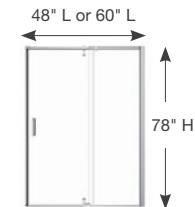

### Sliding Shower Door 36" L, 48" L or 60" L (left or right opening)

#### Vela

- 8 mm (5/16") 8 mm (5/16") tempered glass with LOTUS technology, 78 3/4" high
- Ball bearing roller technology for smooth and quiet opening
- Rollers and handle offered in 7 different finishes (monochrome or mix-finishes)
- Also available in corner configuration with return panel

### Pivot Shower Doors 36" L, 48" L or 60" L (left or right opening)

#### Capella

- 8 mm (5/16") tempered glass, 78" high
- Unique MAAX patent hinge allows for 3" lateral adjustment
- Ideal for non-plumb walls
- Also available in corner configuration with return panel