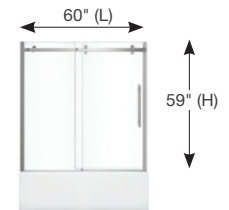

## 4. Compatible **tub door - Vela**

- 8 mm (5/16") tempered glass with LOTUS technology, 59" high
- Ball bearing roller technology for smooth and quiet opening
- Rollers and handle offered in 7 different finishes (monochrome or mix-finishes)

**Configurations:**  
Alcove or Corner

**Dimensions:**  
36" L x 36" W x 80" H  
48" L x 32" W x 80" H  
48" L x 36" W x 80" H  
60" L x 32" W x 80" H  
60" L x 36" W x 80" H