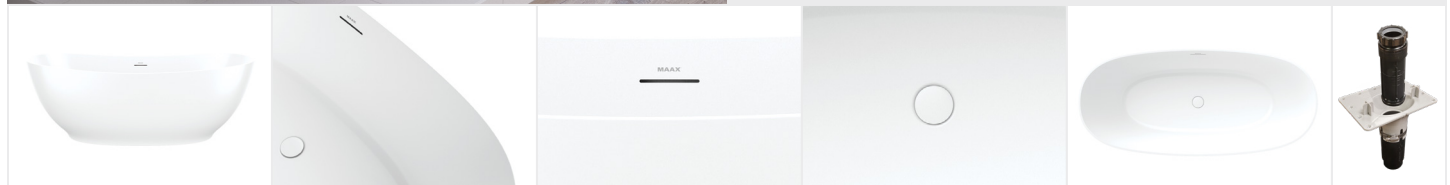

Modern Lux

Valentina Slim & Sleek

Size	Color	Finish	Model #	Digital Link
67" x 31" x 23"	White	Matte	107174-000-240	Valentina

Key benefits:

- Matte Finish
- Modern oval shape
- Slim profile with clean thin edges
- Double raised back for more comfort
- Seamless 1-piece bathtub with a symmetrical look
- Trimless linear overflow
- Overflow plumbing pre-installed
- F2 Drain compatible
- Color matched pop-up drain

Modern Lux

New & Exclusive!

- All dimensions are approximate
- Structure measurements must be verified against the unit to ensure proper fit
- Installation to be completed in accordance with manufacturers specifications
- Do not scale drawings