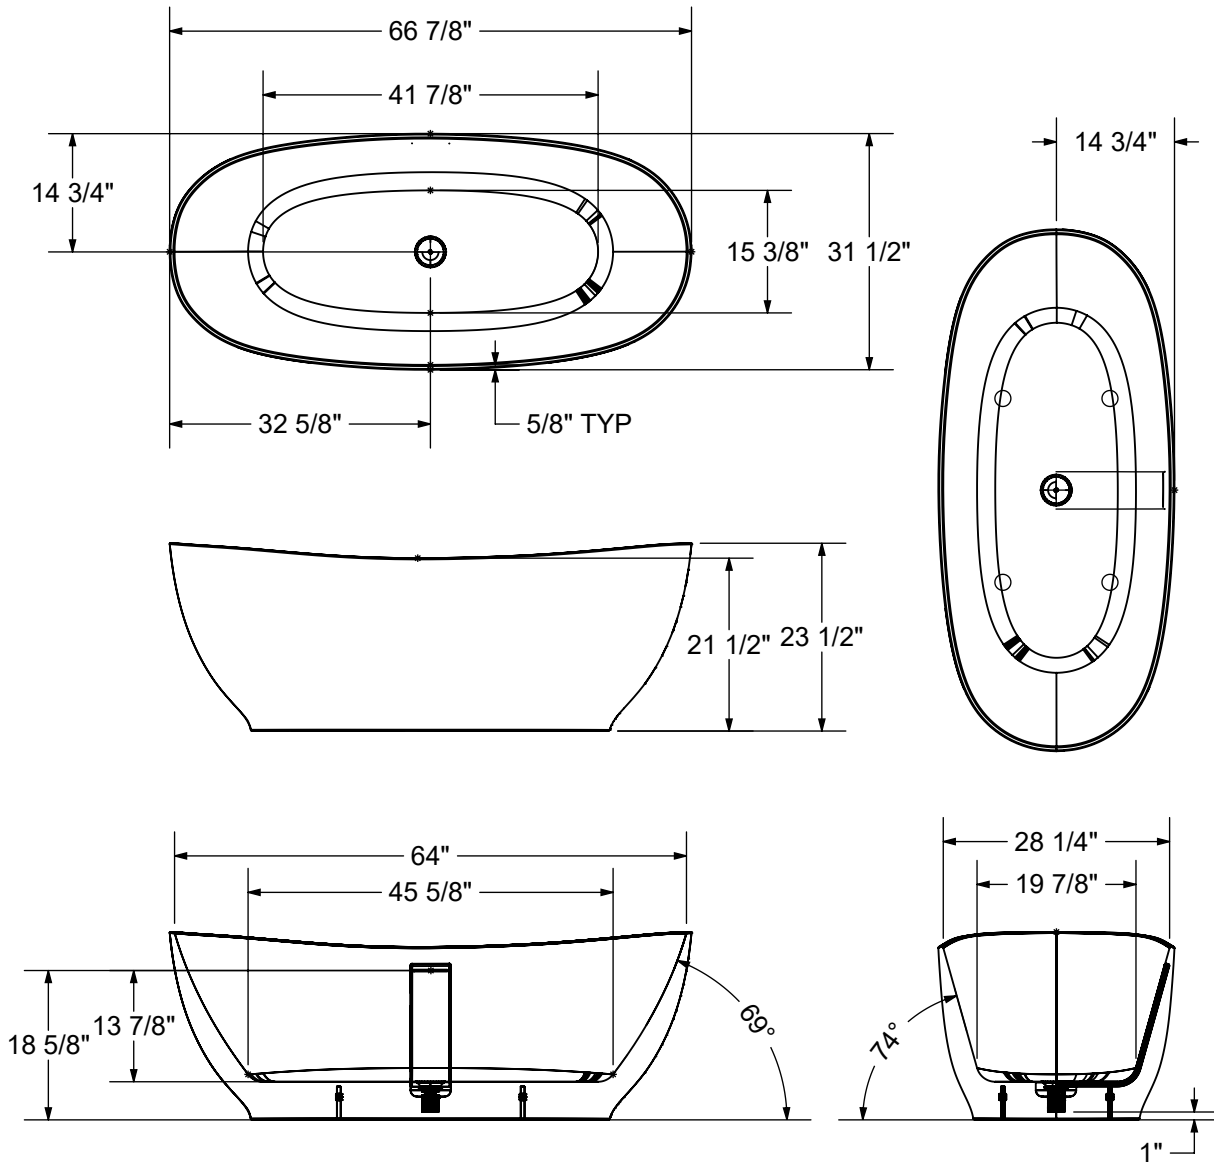

Modern Lux

Valentina Slim & Sleek

Size	Color	Finish	Model #	Digital Link
67" x 31" x 23"	White	Matte	107174-000-240	Valentina

Key benefits:

- Matte Finish
- Modern oval shape
- Slim profile with clean thin edges
- Double raised back for more comfort
- Seamless 1-piece bathtub with a symmetrical look
- Trimless linear overflow
- Overflow plumbing pre-installed
- F2 Drain compatible
- Color matched pop-up drain

Modern Lux

New & Exclusive!

- All dimensions are approximate
- Structure measurements must be verified against the unit to ensure proper fit
- Installation to be completed in accordance with manufacturers specifications
- Do not scale drawings