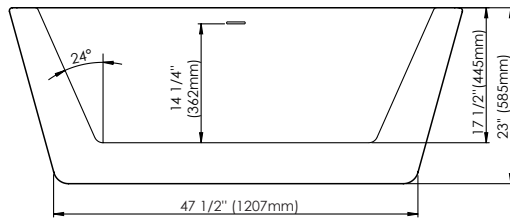

Produits Neptune
Rouge

Amaze F1 Rectangle 3260

Bathtub

Ajustable feet
Above-the-floor rough (AFR)

*All dimensions are approximate and subject to change without notice
Please refer to the installation guide before beginning the installation