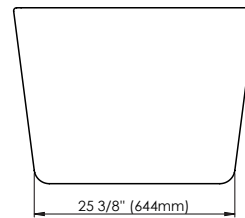

Produits Neptune
Rouge

Amaze F1 Rectangle 3260

Bathtub

Ajustable feet
Above-the-floor rough (AFR)

*All dimensions are approximate and subject to change without notice
Please refer to the installation guide before beginning the installation