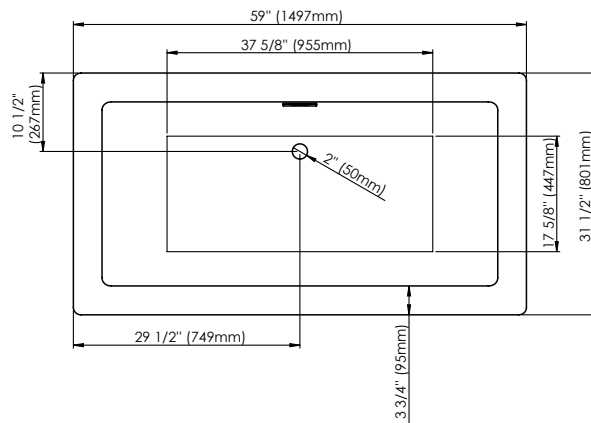

Produits Neptune
Rouge

Amaze F1 Rectangle 3260

Bathtub

Ajustable feet
Above-the-floor rough (AFR)

*All dimensions are approximate and subject to change without notice
Please refer to the installation guide before beginning the installation