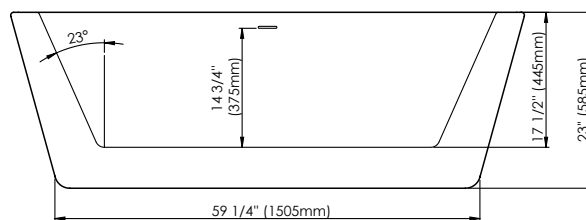

Produits Neptune
Rouge

Amaze F1 Rectangle 3266

Bathtub

Ajustable feet
Above-the-floor rough (AFR)

*All dimensions are approximate and subject to change without notice
Please refer to the installation guide before beginning the installation