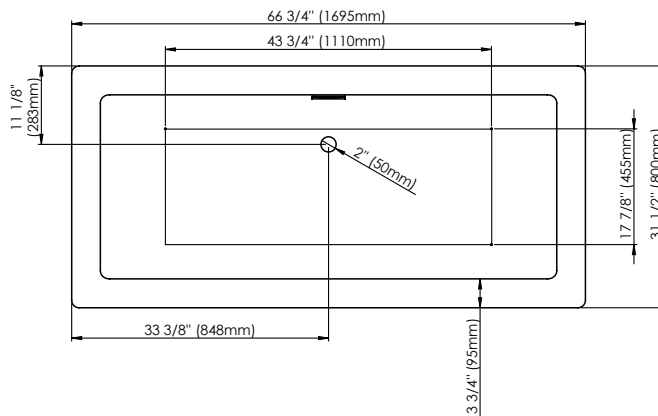

Produits Neptune
Rouge

Amaze F1 Rectangle 3266

Bathtub

Ajustable feet
Above-the-floor rough (AFR)

*All dimensions are approximate and subject to change without notice
Please refer to the installation guide before beginning the installation