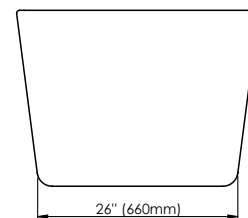

Produits Neptune
Rouge

Amaze F1 Rectangle 3266

Bathtub

Ajustable feet
Above-the-floor rough (AFR)

*All dimensions are approximate and subject to change without notice
Please refer to the installation guide before beginning the installation