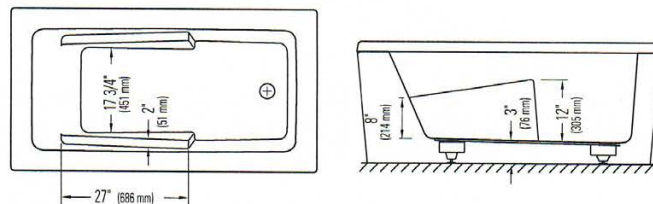

AMETYS 3260 AFR

59 3/4" x 31 5/8" x 23 1/4" Bath

FEATURES

- Acrylic surface resistant to stains and discoloration
- Available in end drain configuration to fit your specific bathroom layout
- Above-the-floor rough (AFR) so pipes can be routed without breaking ground or relocating the drain
- Comes with leveling legs for ease of installation
- Integrated armrests available for a relaxing bathing experience

ATTRIBUTES

- Installation Type : Freestanding
- Above-the-Floor Rough : Yes
- Material : Acrylic
- Residential Warranty : Lifetime

COLORS	DRAIN POSITION(S)	SIZE(S)
Biscuit	End	60 x 32
Black		66 x 36
White		
White and Biscuit		
White and Black		

Produits Neptune

AMETYS 3260 AFR

WITH OR WITHOUT ARMRESTS

Bathtub

Without armrests

With armrests

*All dimensions are approximate and subject to change without notice.
Please refer to the installation guide before beginning the installation

produitsneptune.com

08-2017

TECHNICAL SPECIFICATIONS

59 3/4" x 31 5/8" x 23 1/4" Bath

DIMENSIONS

PRODUCT LENGTH	BATHING WELL LENGTH	PRODUCT WIDTH	BATHING WELL WIDTH	PRODUCT HEIGHT
59 3/4"	41 3/4"	31 5/8"	21 3/4"	23 1/4"
DEEP SUMP HEIGHT	THRESHOLD WIDTH	DECK WIDTH	WEIGHT	DRAIN SIZE
16 1/4"	4"	4"	110 Lbs	2"
DRAIN CLEARANCE	SHIPPING LENGTH	SHIPPING WIDTH	SHIPPING HEIGHT	
3"	61"	33 1/2"	27"	