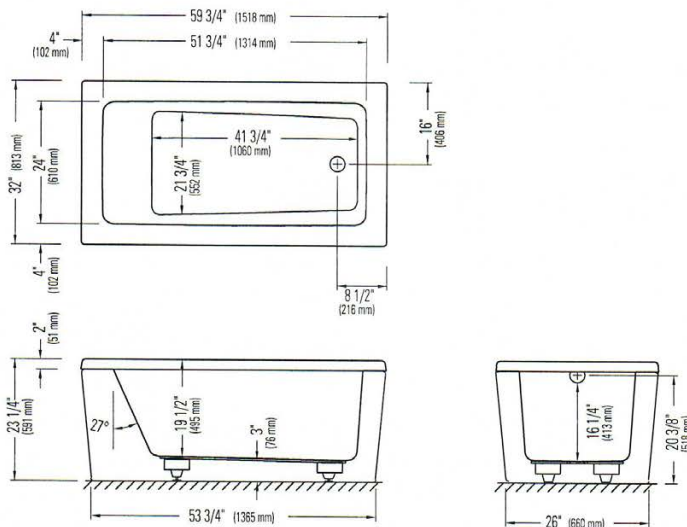

Produits Neptune

AMETYS 3260 AFR

WITH OR WITHOUT ARMRESTS

Bathtub

Without armrests

With armrests