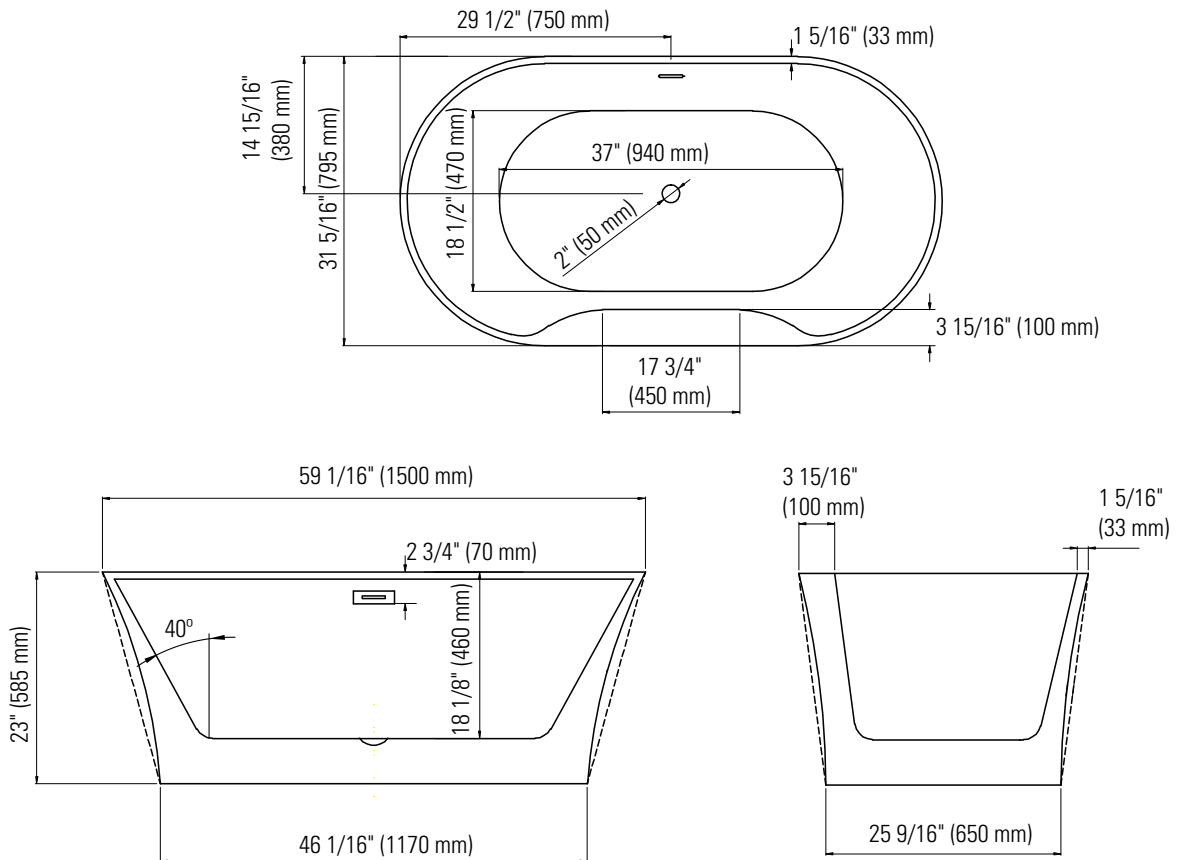

BADEN 3260 AFR

59 1/16" x 31 5/16" x 23" Bath

COLORS	DRAIN POSITION(S)	SIZE(S)
White	Center Drain	60 x 32 66 x 32

FEATURES

- Acrylic surface resistant to stains and discoloration
- High-gloss finish adds luxurious look to your bathroom
- 1-piece construction for easy installation
- Freestanding bathtub that allows more flexibility
- Available in center drain configuration
- Above-the-floor rough (AFR) so pipes can be routed without breaking ground or relocating the drain
- Comes with leveling legs for ease of installation
- Integrated linear overflow and drain kit included in chrome finish for an efficient installation
- Warranty: 10 years

ATTRIBUTES

- Installation Type : Freestanding
- Above-the-Floor Rough : Yes
- Material : Acrylic

Produits Neptune
Rouge

Baden 3260 F1

Bathtub

Ajustable feet
Above-the-floor rough (AFR)
*All dimensions are approximate and subject to change without notice
Please refer to the installation guide before beginning the installation

TECHNICAL SPECIFICATIONS

59 1/16" x 31 5/16" x 23" Bath

DIMENSIONS

PRODUCT LENGTH	BATHING WELL LENGTH	PRODUCT WIDTH	BATHING WELL WIDTH	PRODUCT HEIGHT
59 1/16"	37"	31 5/16"	18 1/2"	23"
DEEP SUMP HEIGHT	THRESHOLD WIDTH	DECK WIDTH	SKIRT HEIGHT	WEIGHT
15 5/16"	3 15/16"	3 15/16"	23"	83.78 Lbs
DRAIN SIZE	DRAIN CLEARANCE	SHIPPING LENGTH	SHIPPING WIDTH	SHIPPING HEIGHT
2"	3"	60 1/16"	33 1/16"	23 13/16"