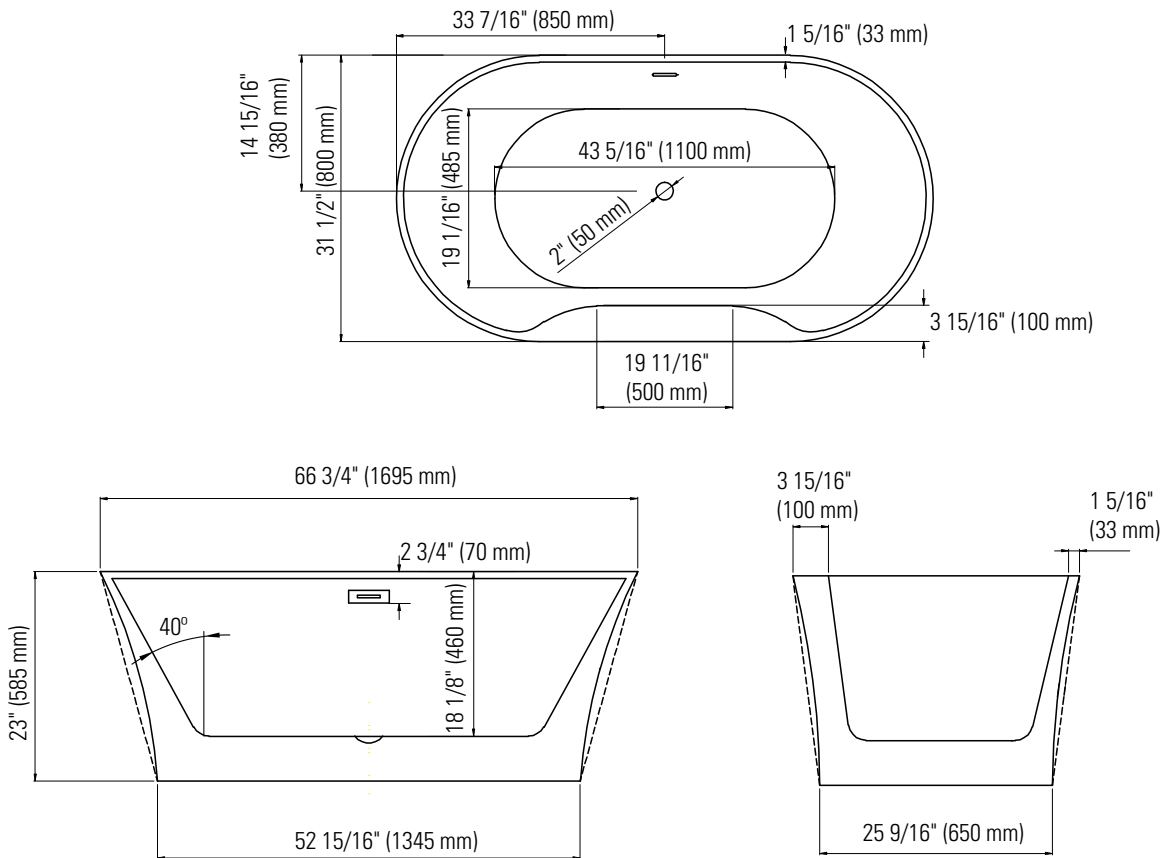

BADEN 3266 AFR

66 3/4" x 31 1/2" x 23" Bath

COLORS	DRAIN POSITION(S)	SIZE(S)
White	Center Drain	60 x 32 66 x 32

FEATURES

- Acrylic surface resistant to stains and discoloration
- High-gloss finish adds luxurious look to your bathroom
- 1-piece construction for easy installation
- Freestanding bathtub that allows more flexibility
- Available in center drain configuration
- Above-the-floor rough (AFR) so pipes can be routed without breaking ground or relocating the drain
- Comes with leveling legs for ease of installation
- Integrated linear overflow and drain kit included in chrome finish for an efficient installation
- Warranty: 10 years

ATTRIBUTES

- Installation Type : Freestanding
- Above-the-Floor Rough : Yes
- Material : Acrylic

Produits Neptune
Rouge

Baden 3266 F1

Bathtub

Ajustable feet
Above-the-floor rough (AFR)
*All dimensions are approximate and subject to change without notice
Please refer to the installation guide before beginning the installation

TECHNICAL SPECIFICATIONS

66 3/4" x 31 1/2" x 23" Bath

DIMENSIONS

PRODUCT LENGTH	BATHING WELL LENGTH	PRODUCT WIDTH	BATHING WELL WIDTH	PRODUCT HEIGHT
66 3/4"	43.3175"	31 1/2"	19 1/16"	23"
DEEP SUMP HEIGHT	THRESHOLD WIDTH	DECK WIDTH	SKIRT HEIGHT	WEIGHT
15 3/8"	3 15/16"	3 15/16"	23"	105.82 Lbs
DRAIN SIZE	DRAIN CLEARANCE	SHIPPING LENGTH	SHIPPING WIDTH	SHIPPING HEIGHT
2"	3"	68 1/2"	33 1/16"	23 11/16"