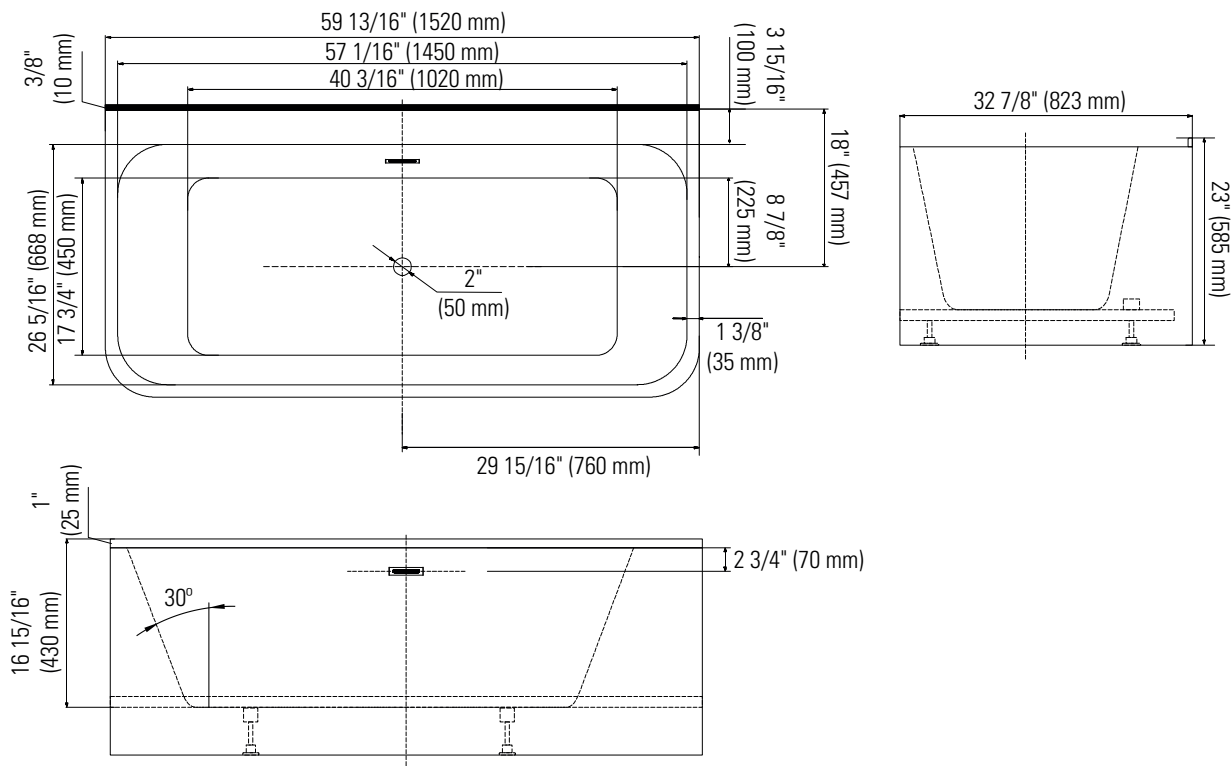

# BELGRADE 3260 AFR

59 13/16" x 25 5/16" x 23" Bath

COLORS	DRAIN POSITION(S)	SIZE(S)
White	Center Drain	60 x 32 66 x 32

## Belgrade 3260 F1

Tiling flange bathtub

Ajustable feet

Above-the-floor rough (AFR)

\*All dimensions are approximate and subject to change without notice

Please refer to the installation guide before beginning the installation

# TECHNICAL SPECIFICATIONS

59 13/16" x 25 5/16" x 23" Bath

## DIMENSIONS

<b>PRODUCT LENGTH</b>	<b>BATHING WELL LENGTH</b>	<b>PRODUCT WIDTH</b>	<b>BATHING WELL WIDTH</b>	<b>PRODUCT HEIGHT</b>
59 13/16"	40 3/16"	25 5/16"	17 3/4"	23"
<b>DEEP SUMP HEIGHT</b>	<b>THRESHOLD WIDTH</b>	<b>DECK WIDTH</b>	<b>SKIRT HEIGHT</b>	<b>WEIGHT</b>
14 3/16"	3 15/16"	3 15/16"	16 15/16"	105.82 Lbs
<b>DRAIN SIZE</b>	<b>DRAIN CLEARANCE</b>	<b>SHIPPING LENGTH</b>	<b>SHIPPING WIDTH</b>	<b>SHIPPING HEIGHT</b>
2"	3"	61 7/16"	33 7/16"	24 3/16"