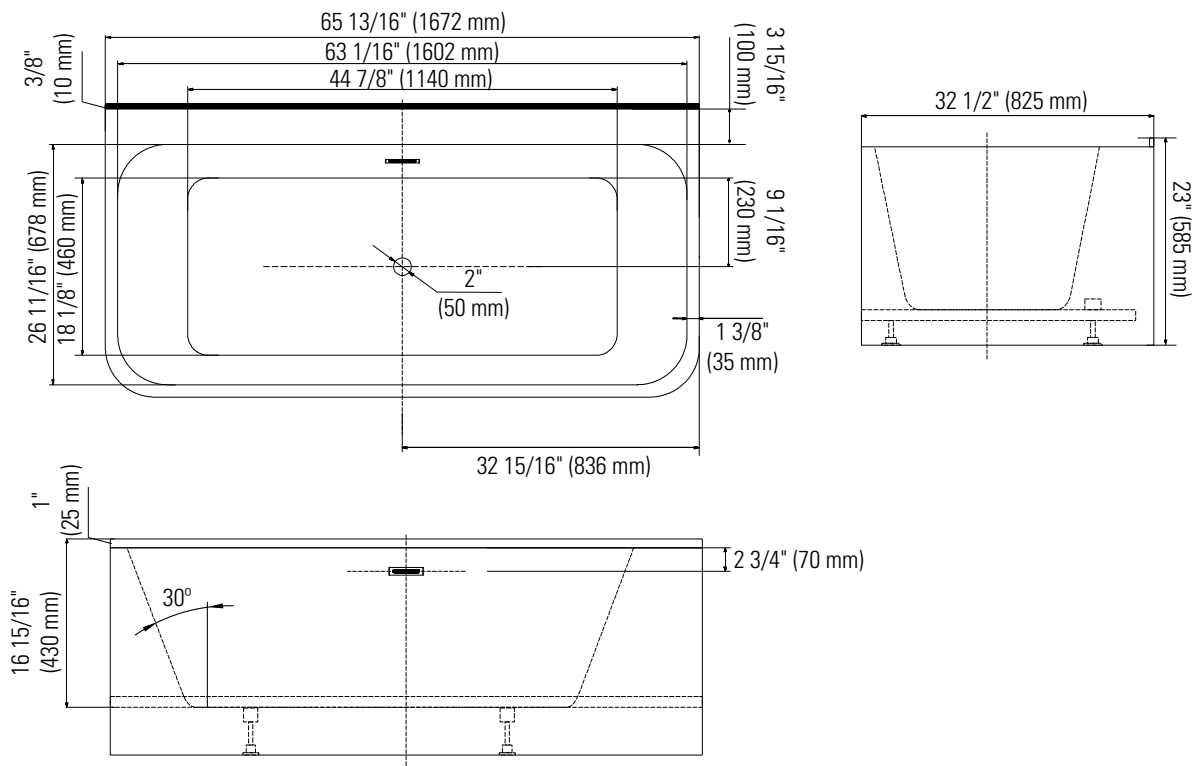

BELGRADE 3266 AFR

67 9/16" x 26 11/16" x 23" Bath

FEATURES

- Acrylic surface resistant to stains and discoloration
- Freestanding bathtub that allows more flexibility
- Available in center drain configuration
- Above-the-floor rough (AFR) so pipes can be routed without breaking ground or relocating the drain
- Comes with leveling legs for ease of installation

ATTRIBUTES

- Installation Type : Wall-Mount
- Above-the-Floor Rough : Yes
- Material : Acrylic
- Residential Warranty : 10

COLORS	DRAIN POSITION(S)	SIZE(S)
White	Center Drain	60 x 32 66 x 32

Produits Neptune
Rouge

Belgrade 3266 F1

Tiling flange bathtub

Ajustable feet
Above-the-floor rough (AFR)
*All dimensions are approximate and subject to change without notice
Please refer to the installation guide before beginning the installation

TECHNICAL SPECIFICATIONS

67 9/16" x 26 11/16" x 23" Bath

DIMENSIONS

PRODUCT LENGTH	BATHING WELL LENGTH	PRODUCT WIDTH	BATHING WELL WIDTH	PRODUCT HEIGHT
67 9/16"	44 7/8"	26 11/16"	18 1/8"	23"
DEEP SUMP HEIGHT	THRESHOLD WIDTH	DECK WIDTH	SKIRT HEIGHT	WEIGHT
14 3/16"	3 15/16"	3 15/16"	16 15/16"	119.05 Lbs
DRAIN SIZE	DRAIN CLEARANCE	SHIPPING LENGTH	SHIPPING WIDTH	SHIPPING HEIGHT
2"	3"	67 7/16"	33 7/16"	24 1/2"