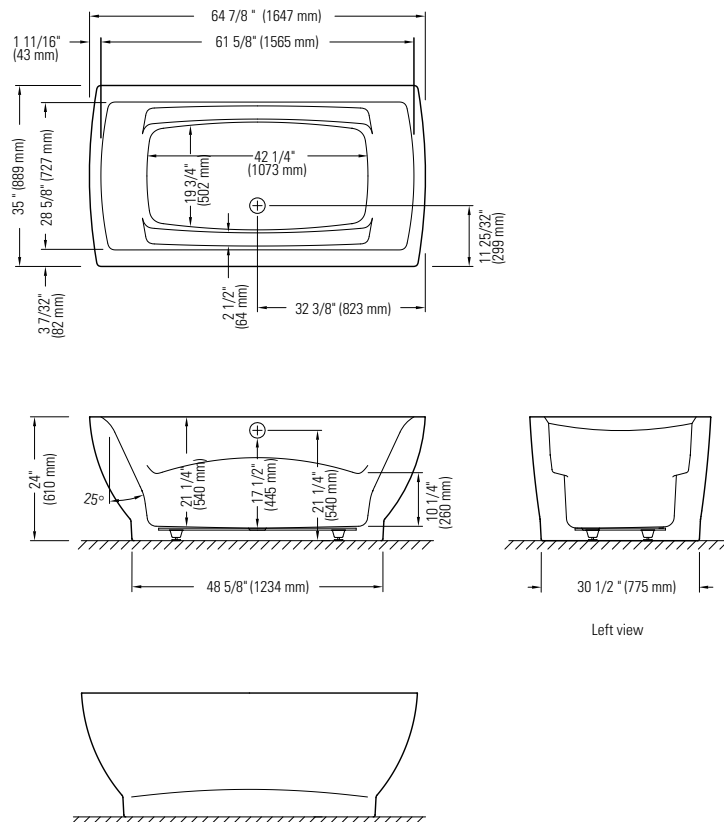

BELIEVE 3666

64 7/8" x 35" x 24" Bath

COLORS	DRAIN POSITION(S)	SIZE(S)
Biscuit	Center Drain	66 x 36
Black		72 x 36
White		
White and Biscuit		
White and Black		

FEATURES

- Acrylic surface resistant to stains and discoloration
- High-gloss finish adds luxurious look to your bathroom
- 1-piece construction for easy installation
- Freestanding bathtub that allows more flexibility
- Available in center front drain configuration
- Integrated armrests for a relaxing bathing experience
- Comes with leveling legs for ease of installation
- Acrylic thermoformed and reinforced with fiberglass
- Warranty: Limited lifetime

ATTRIBUTES

- Installation Type : Freestanding
- Above-the-Floor Rough : No
- Material : Acrylic
- Residential Warranty : Lifetime

Produits Neptune

BELIEVE 3666 F

Bathtub

*All dimensions are approximate and subject to change without notice.
Please refer to the installation guide before beginning the installation

TECHNICAL SPECIFICATIONS

64 7/8" x 35" x 24" Bath

DIMENSIONS

PRODUCT LENGTH	BATHING WELL LENGTH	PRODUCT WIDTH	BATHING WELL WIDTH	PRODUCT HEIGHT
64 7/8"	42 1/4"	35"	19 3/4"	24"
DEEP SUMP HEIGHT	THRESHOLD WIDTH	DECK WIDTH	WEIGHT	DRAIN SIZE
17 1/2"	3 5/8"	3.21875"	165.5 Lbs	2"
SHIPPING LENGTH	SHIPPING WIDTH	SHIPPING HEIGHT		
68"	37"	25"		