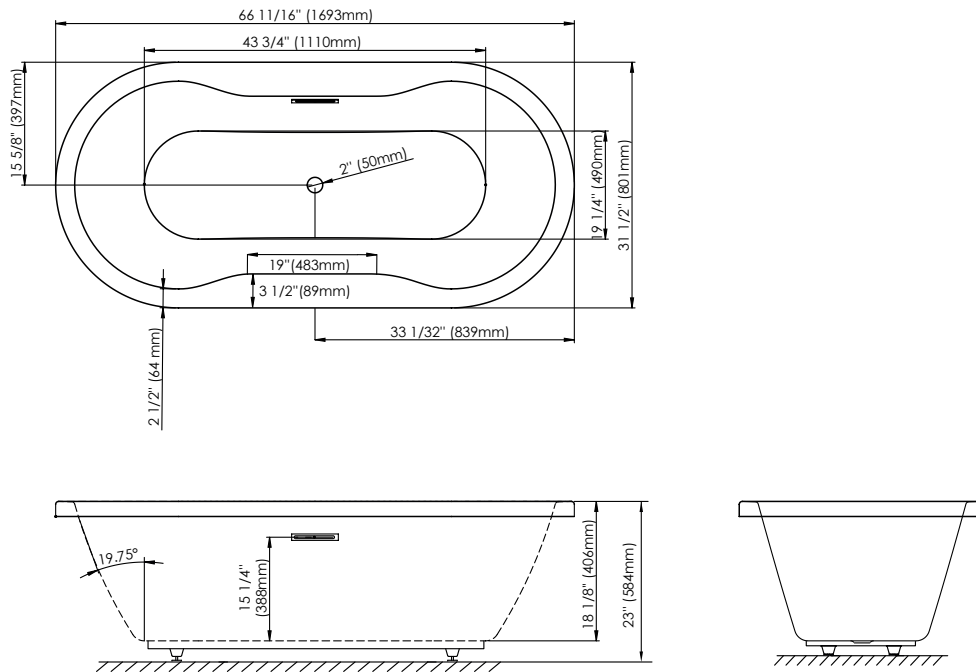

# BELIEVE 6636

65 7/8" x 35 7/8" x 23 1/2" Bath

COLORS	DRAIN POSITION(S)	SIZE(S)
Biscuit	Center Drain	66 x 36
White		66 x 42
		72 x 36
		72 x 42

## Berlin 3266

Bathtub

Ajustable feet  
Above-the-floor rough (AFR)  
\*All dimensions are approximate and subject to change without notice  
Please refer to the installation guide before beginning the installation

# TECHNICAL SPECIFICATIONS

65 7/8" x 35 7/8" x 23 1/2" Bath

## DIMENSIONS

<b>PRODUCT LENGTH</b>	<b>BATHING WELL LENGTH</b>	<b>PRODUCT WIDTH</b>	<b>BATHING WELL WIDTH</b>	<b>PRODUCT HEIGHT</b>
65 7/8"	41 3/4"	35 7/8"	20 1/8"	23 1/2"
<b>DEEP SUMP HEIGHT</b>	<b>DECK WIDTH</b>	<b>WEIGHT</b>	<b>DRAIN CLEARANCE</b>	<b>SHIPPING LENGTH</b>
17 5/8"	3 11/16"	64 Lbs	2 1/4"	68"
<b>SHIPPING WIDTH</b>	<b>SHIPPING HEIGHT</b>			
37"	25"			