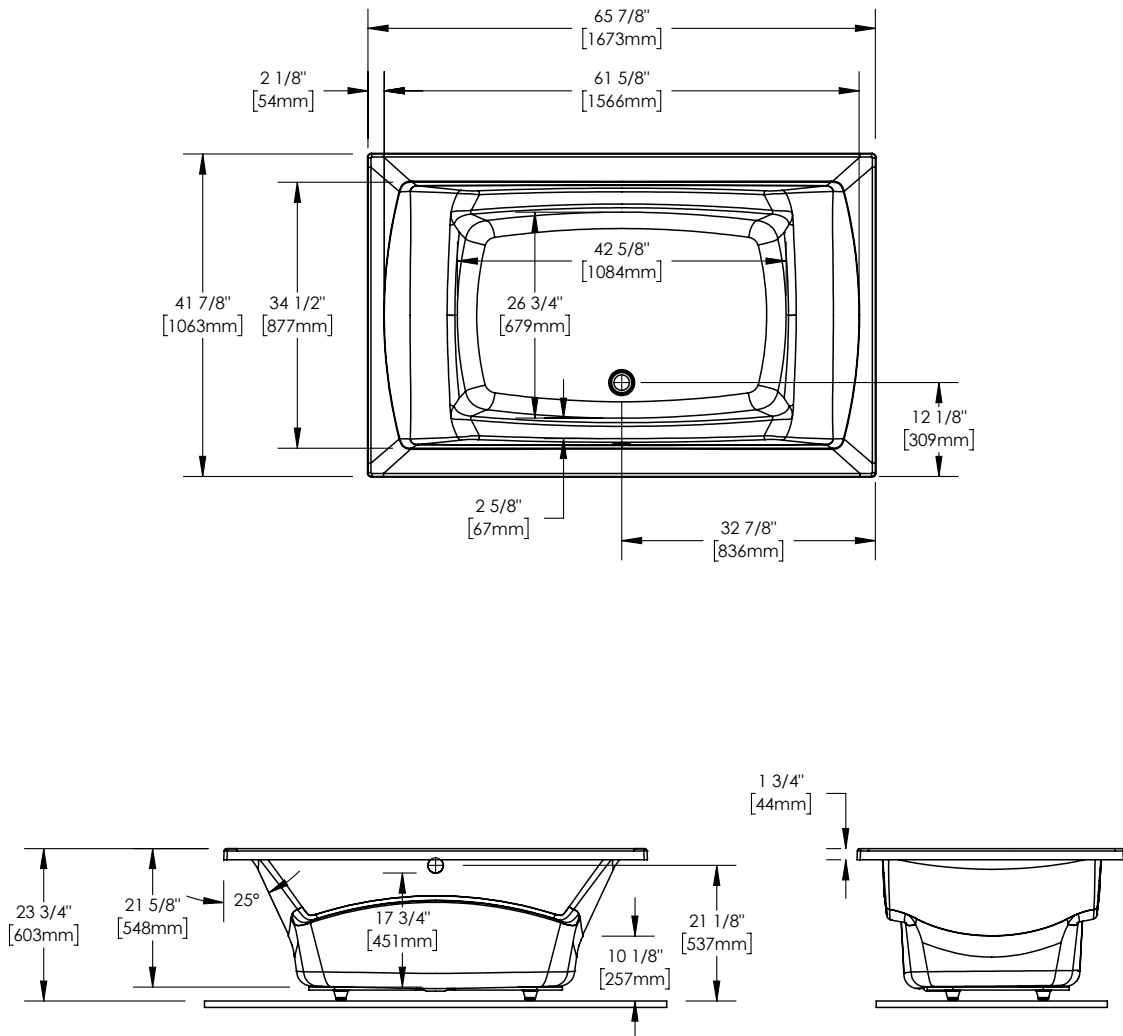

BELIEVE 6642

65 7/8" x 41 7/8" x 23 3/4" Bath

COLORS	DRAIN POSITION(S)	SIZE(S)
Biscuit	Center Drain	66 x 36
White		66 x 42
		72 x 36
		72 x 42

FEATURES

- Made of thermoformed acrylic and reinforced with fiberglass
- High gloss finish is resistant to dulling, scratching and fading
- Drop-in bathtub
- Available in center drain configuration
- Comes with leveling legs for ease of installation
- Available with massage systems for outmost relaxation
- Transitional style that complements any bathroom
- Available in different size
- 10-year limited warranty provides peace of mind

ATTRIBUTES

- Installation Type : Drop-In
- Above-the-Floor Rough : No
- Material : Acrylic
- Residential Warranty : 10
- Commercial Warranty : 10 Years

65 7/8" x 41 7/8" x 23 3/4" Bath

**Wood support design may vary.
All dimensions are approximate.
Structure measurements must be verified
against the unit to ensure proper fit.**

TECHNICAL SPECIFICATIONS

65 7/8" x 41 7/8" x 23 3/4" Bath

DIMENSIONS

PRODUCT LENGTH	BATHING WELL LENGTH	PRODUCT WIDTH	BATHING WELL WIDTH	PRODUCT HEIGHT
65 7/8"	45 5/8"	41 7/8"	26 3/4"	23 3/4"
DEEP SUMP HEIGHT	DECK WIDTH	WEIGHT	DRAIN CLEARANCE	SHIPPING LENGTH
17 3/4"	3 11/16"	63 Lbs	2 1/4"	74"
SHIPPING WIDTH	SHIPPING HEIGHT			
42"	24 1/2"			