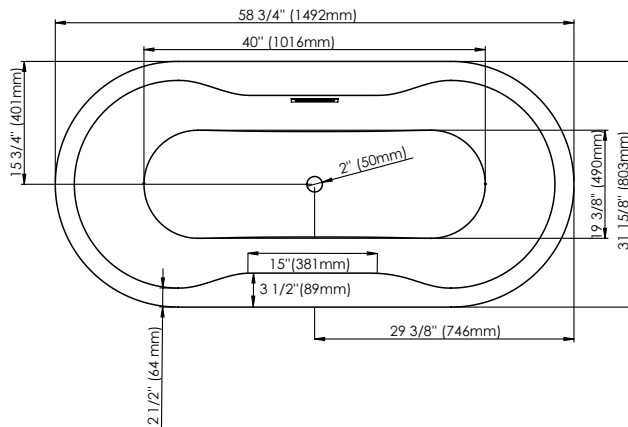

BERLIN F1 3260 AFR

58 3/4" x 31 5/8" x 23 1/4" Bath

COLORS	DRAIN POSITION(S)	SIZE(S)
White	Center Drain	60 x 32 66 x 32

FEATURES

- Acrylic surface resistant to stains and discoloration
- High-gloss finish adds luxurious look to your bathroom
- 1-piece construction for easy installation
- Freestanding bathtub that allows more flexibility
- Available in center drain configuration
- Above-the-floor rough (AFR) so pipes can be routed without breaking ground or relocating the drain
- Comes with leveling legs for ease of installation
- Integrated linear overflow and drain kit included in chrome finish for an efficient installation
- Warranty: 10 years

ATTRIBUTES

- Installation Type : Freestanding
- Above-the-Floor Rough : Yes
- Material : Acrylic

Berlin F1 3260

Bathtub

Ajustable feet
Above-the-floor rough (AFR)
*All dimensions are approximate and subject to change without notice
Please refer to the installation guide before beginning the installation

TECHNICAL SPECIFICATIONS

58 3/4" x 31 5/8" x 23 1/4" Bath

DIMENSIONS

PRODUCT LENGTH	BATHING WELL LENGTH	PRODUCT WIDTH	BATHING WELL WIDTH	PRODUCT HEIGHT
58 3/4"	40"	31 5/8"	19 3/8"	23 1/4"
DEEP SUMP HEIGHT	THRESHOLD WIDTH	DECK WIDTH	WEIGHT	DRAIN SIZE
14 3/4"	3 1/2"	3 1/2"	81.57 Lbs	2"
SHIPPING LENGTH	SHIPPING WIDTH	SHIPPING HEIGHT		
60"	33"	24"		