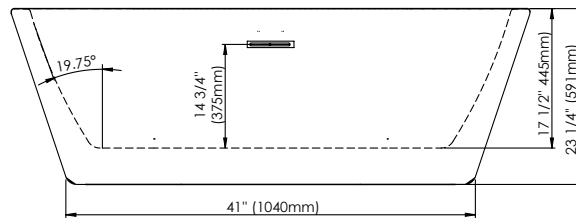

BERLIN F1 3260 AFR

58 3/4" x 31 5/8" x 23 1/4" Bath

COLORS	DRAIN POSITION(S)	SIZE(S)
White	Center Drain	60 x 32 66 x 32

FEATURES

- Acrylic surface resistant to stains and discoloration
- High-gloss finish adds luxurious look to your bathroom
- 1-piece construction for easy installation
- Freestanding bathtub that allows more flexibility
- Available in center drain configuration
- Above-the-floor rough (AFR) so pipes can be routed without breaking ground or relocating the drain
- Comes with leveling legs for ease of installation
- Integrated linear overflow and drain kit included in chrome finish for an efficient installation
- Warranty: 10 years

ATTRIBUTES

- Installation Type : Freestanding
- Above-the-Floor Rough : Yes
- Material : Acrylic

Berlin F1 3260

Bathtub

Ajustable feet
Above-the-floor rough (AFR)
*All dimensions are approximate and subject to change without notice
Please refer to the installation guide before beginning the installation

TECHNICAL SPECIFICATIONS

58 3/4" x 31 5/8" x 23 1/4" Bath

DIMENSIONS

PRODUCT LENGTH	BATHING WELL LENGTH	PRODUCT WIDTH	BATHING WELL WIDTH	PRODUCT HEIGHT
58 3/4"	40"	31 5/8"	19 3/8"	23 1/4"
DEEP SUMP HEIGHT	THRESHOLD WIDTH	DECK WIDTH	WEIGHT	DRAIN SIZE
14 3/4"	3 1/2"	3 1/2"	81.57 Lbs	2"
SHIPPING LENGTH	SHIPPING WIDTH	SHIPPING HEIGHT		
60"	33"	24"		