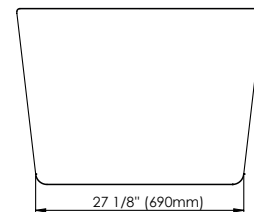

BERLIN F1 3260 AFR

58 3/4" x 31 5/8" x 23 1/4" Bath

COLORS	DRAIN POSITION(S)	SIZE(S)
White	Center Drain	60 x 32 66 x 32

FEATURES

- Acrylic surface resistant to stains and discoloration
- High-gloss finish adds luxurious look to your bathroom
- 1-piece construction for easy installation
- Freestanding bathtub that allows more flexibility
- Available in center drain configuration
- Above-the-floor rough (AFR) so pipes can be routed without breaking ground or relocating the drain
- Comes with leveling legs for ease of installation
- Integrated linear overflow and drain kit included in chrome finish for an efficient installation
- Warranty: 10 years

ATTRIBUTES

- Installation Type : Freestanding
- Above-the-Floor Rough : Yes
- Material : Acrylic

Berlin F1 3260

Bathtub

Ajustable feet
Above-the-floor rough (AFR)
*All dimensions are approximate and subject to change without notice
Please refer to the installation guide before beginning the installation

TECHNICAL SPECIFICATIONS

58 3/4" x 31 5/8" x 23 1/4" Bath

DIMENSIONS

PRODUCT LENGTH	BATHING WELL LENGTH	PRODUCT WIDTH	BATHING WELL WIDTH	PRODUCT HEIGHT
58 3/4"	40"	31 5/8"	19 3/8"	23 1/4"
DEEP SUMP HEIGHT	THRESHOLD WIDTH	DECK WIDTH	WEIGHT	DRAIN SIZE
14 3/4"	3 1/2"	3 1/2"	81.57 Lbs	2"
SHIPPING LENGTH	SHIPPING WIDTH	SHIPPING HEIGHT		
60"	33"	24"		