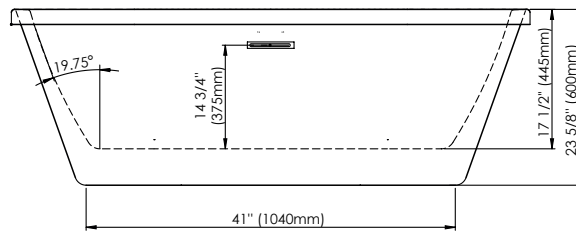

Berlin F2 3260

Bathtub

Ajustable feet
Above-the-floor rough (AFR)

*All dimensions are approximate and subject to change without notice
Please refer to the installation guide before beginning the installation