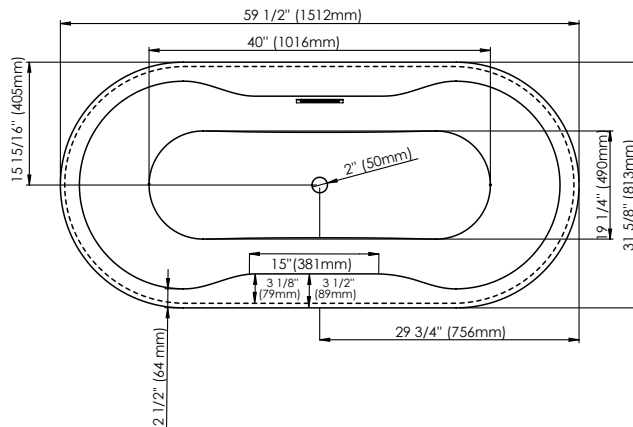

Berlin F2 3260

Bathtub

Ajustable feet
Above-the-floor rough (AFR)

*All dimensions are approximate and subject to change without notice
Please refer to the installation guide before beginning the installation