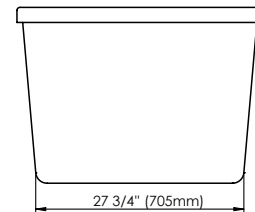

Berlin F2 3260

Bathtub

Ajustable feet
Above-the-floor rough (AFR)

*All dimensions are approximate and subject to change without notice
Please refer to the installation guide before beginning the installation