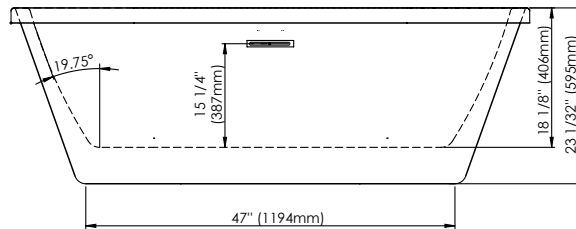

# BERLIN F2 3266 AFR

59 1/2" x 32" x 23 5/8" Bath

COLORS	DRAIN POSITION(S)	SIZE(S)
White	Center Drain	60 x 32 66 x 32

## ATTRIBUTES

- Installation Type : Freestanding
- Above-the-Floor Rough : Yes
- Material : Acrylic

**Berlin F2 3266**

Bathtub

Ajustable feet  
Above-the-floor rough (AFR)

\*All dimensions are approximate and subject to change without notice  
Please refer to the installation guide before beginning the installation

# TECHNICAL SPECIFICATIONS

59 1/2" x 32" x 23 5/8" Bath

## DIMENSIONS

<b>PRODUCT LENGTH</b>	<b>BATHING WELL LENGTH</b>	<b>PRODUCT WIDTH</b>	<b>BATHING WELL WIDTH</b>	<b>PRODUCT HEIGHT</b>
59 1/2"	43 3/4"	32"	19 1/4"	23 5/8"
<b>DEEP SUMP HEIGHT</b>	<b>THRESHOLD WIDTH</b>	<b>DECK WIDTH</b>	<b>WEIGHT</b>	<b>DRAIN SIZE</b>
15 1/4"	3 1/2"	3 1/2"	106 Lbs	2"
<b>SHIPPING LENGTH</b>	<b>SHIPPING WIDTH</b>	<b>SHIPPING HEIGHT</b>		
60"	33"	24"		