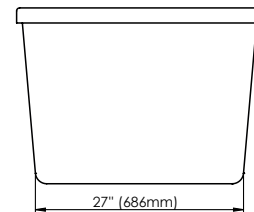

Berlin F2 3266

Bathtub

Ajustable feet
Above-the-floor rough (AFR)

*All dimensions are approximate and subject to change without notice
Please refer to the installation guide before beginning the installation