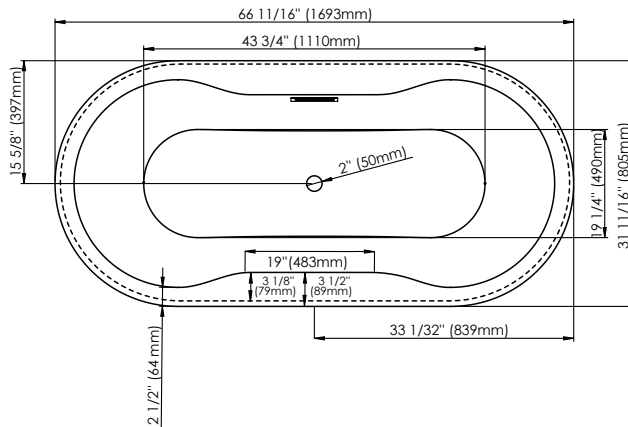

# BERLIN F2 3266 AFR

59 1/2" x 32" x 23 5/8" Bath

COLORS	DRAIN POSITION(S)	SIZE(S)
White	Center Drain	60 x 32 66 x 32

## ATTRIBUTES

- Installation Type : Freestanding
- Above-the-Floor Rough : Yes
- Material : Acrylic

**Berlin F2 3266**

Bathtub

Ajustable feet  
Above-the-floor rough (AFR)

\*All dimensions are approximate and subject to change without notice  
Please refer to the installation guide before beginning the installation

# TECHNICAL SPECIFICATIONS

59 1/2" x 32" x 23 5/8" Bath

## DIMENSIONS

<b>PRODUCT LENGTH</b>	<b>BATHING WELL LENGTH</b>	<b>PRODUCT WIDTH</b>	<b>BATHING WELL WIDTH</b>	<b>PRODUCT HEIGHT</b>
59 1/2"	43 3/4"	32"	19 1/4"	23 5/8"
<b>DEEP SUMP HEIGHT</b>	<b>THRESHOLD WIDTH</b>	<b>DECK WIDTH</b>	<b>WEIGHT</b>	<b>DRAIN SIZE</b>
15 1/4"	3 1/2"	3 1/2"	106 Lbs	2"
<b>SHIPPING LENGTH</b>	<b>SHIPPING WIDTH</b>	<b>SHIPPING HEIGHT</b>		
60"	33"	24"		