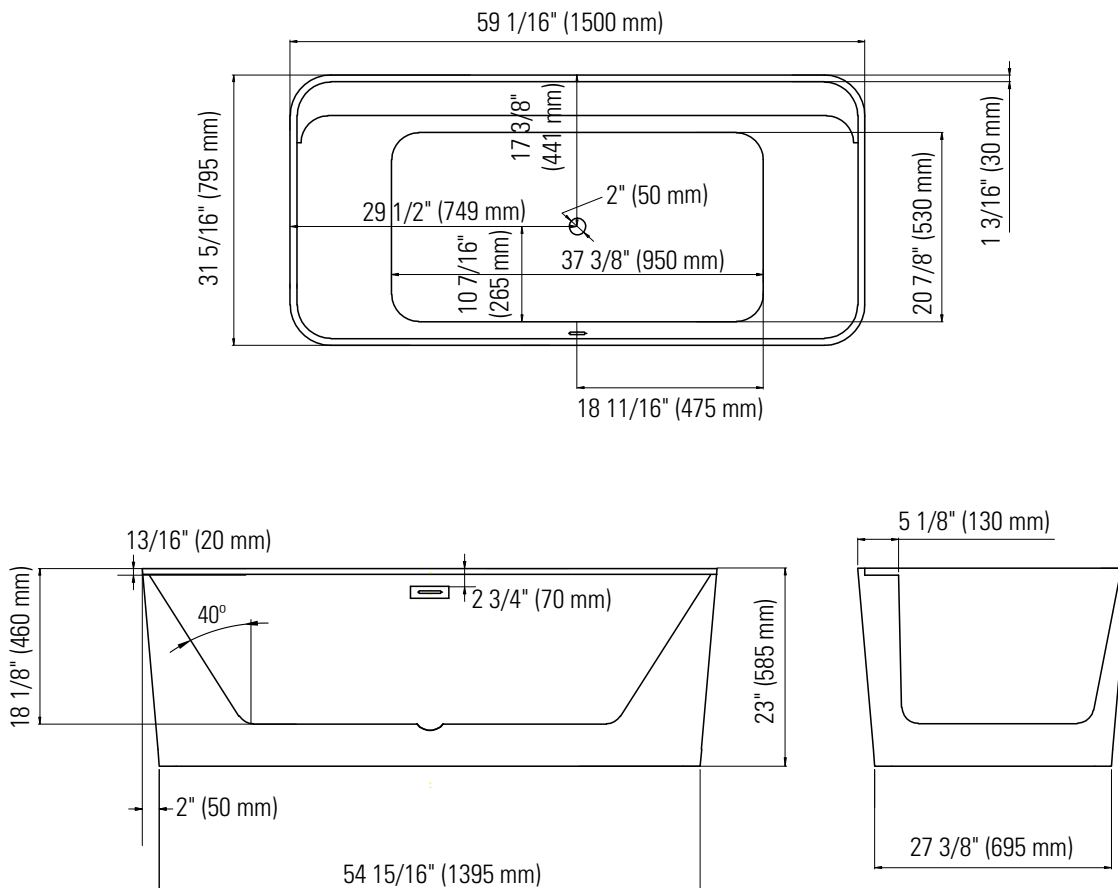

Produits Neptune
Rouge

Cologne 3260 F1

Bathtub

Ajustable feet
Above-the-floor rough (AFR)
*All dimensions are approximate and subject to change without notice
Please refer to the installation guide before beginning the installation