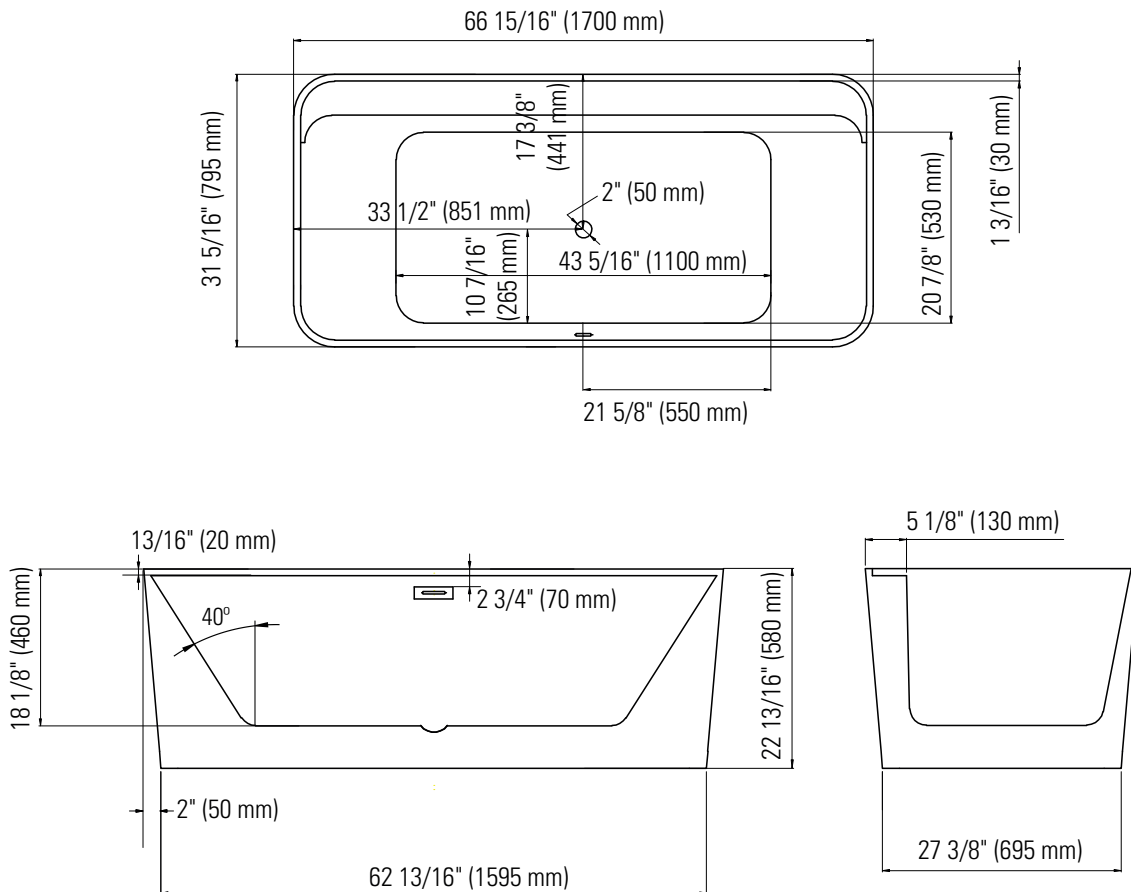

COLOGNE F1 3266 AFR

66 15/16" x 31 5/16" x 22 13/16" Bath

COLORS	DRAIN POSITION(S)	SIZE(S)
White	Center Drain	60 x 32 66 x 32

FEATURES

- Acrylic surface resistant to stains and discoloration
- High-gloss finish adds luxurious look to your bathroom
- 1-piece construction for easy installation
- Freestanding bathtub that allows more flexibility
- Available in center drain configuration
- Above-the-floor rough (AFR) so pipes can be routed without breaking ground or relocating the drain
- Comes with leveling legs for ease of installation
- Integrated linear overflow and drain kit included in chrome finish for an efficient installation
- Warranty: 10 years

ATTRIBUTES

- Installation Type : Freestanding
- Above-the-Floor Rough : Yes
- Material : Acrylic

Produits Neptune
Rouge

Cologne 3266 F1

Bathtub

Ajustable feet
Above-the-floor rough (AFR)
*All dimensions are approximate and subject to change without notice
Please refer to the installation guide before beginning the installation

TECHNICAL SPECIFICATIONS

66 15/16" x 31 5/16" x 22 13/16" Bath

DIMENSIONS

PRODUCT LENGTH	BATHING WELL LENGTH	PRODUCT WIDTH	BATHING WELL WIDTH	PRODUCT HEIGHT
66 15/16"	43 1/4"	31 5/16"	20 7/8"	22 13/16"
DEEP SUMP HEIGHT	THRESHOLD WIDTH	DECK WIDTH	WEIGHT	DRAIN SIZE
15 3/8"	5 1/8"	5 1/8"	130 Lbs	2"
SHIPPING LENGTH	SHIPPING WIDTH	SHIPPING HEIGHT		
33"	23 7/8"	68 1/2"		