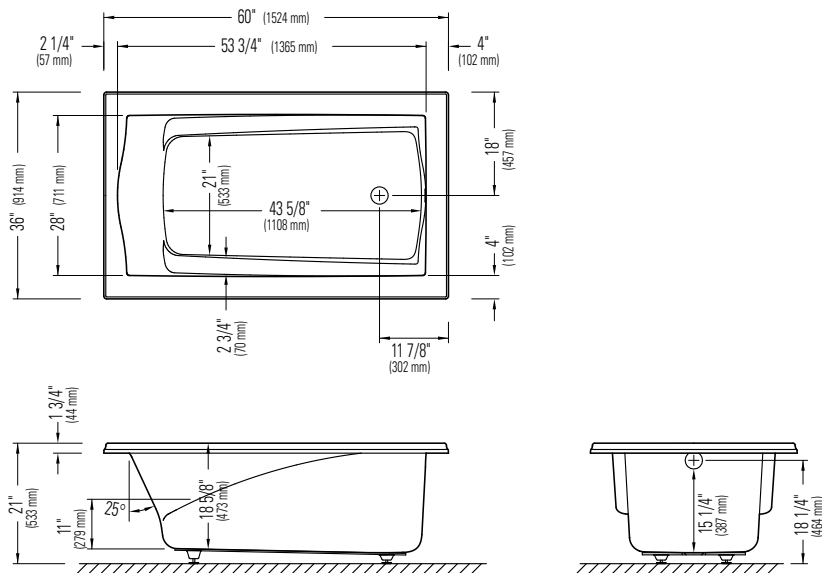

# DELIGHT 6036

60" x 36" x 21" Bath

COLORS	DRAIN POSITION(S)	SIZE(S)
Biscuit	End	60 x 32
White		60 x 36
		66 x 36
		72 x 36

## DELIGHT 3660

DROP-IN

Bathtub

\*A bathtub fitted with back jets can cause the pump to protrude by approximately 3" from the overall dimension.

\*\*All dimensions are approximate and subject to change without notice. Please refer to the installation guide before beginning the installation

# TECHNICAL SPECIFICATIONS

60" x 36" x 21" Bath

## DIMENSIONS

<b>PRODUCT LENGTH</b>	<b>BATHING WELL LENGTH</b>	<b>PRODUCT WIDTH</b>	<b>BATHING WELL WIDTH</b>	<b>PRODUCT HEIGHT</b>
60"	43 5/8"	36"	21"	21"
<b>DEEP SUMP HEIGHT</b>	<b>DECK WIDTH</b>	<b>WEIGHT</b>	<b>DRAIN CLEARANCE</b>	<b>SHIPPING LENGTH</b>
15 1/4"	4"	59 Lbs	2 3/8"	63 1/4"
<b>SHIPPING WIDTH</b>	<b>SHIPPING HEIGHT</b>			
43 1/2"	22"			