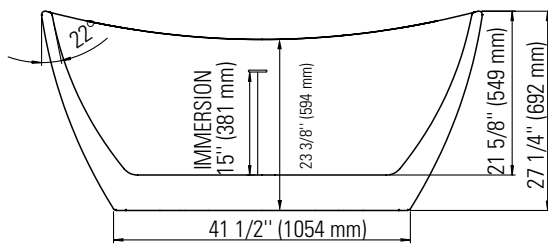

**Produits Neptune
Rouge**

FLORENCE 3260F1

Bathtub

Ajustable feet
Above-the-floor rough (AFR)

*All dimensions are approximate and subject to change without notice
Please refer to the installation guide before beginning the installation