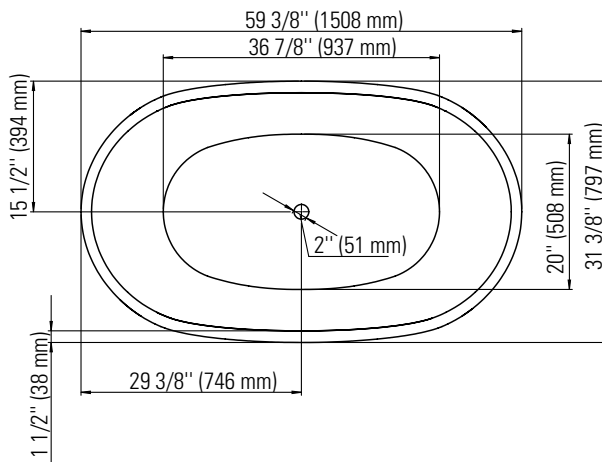

FLORENCE F1 3260 AFR

59 3/4" x 31 7/8" x 18" Bath

COLORS	DRAIN POSITION(S)	SIZE(S)
White	Center Drain	60 x 32 66 x 32

FEATURES

- Acrylic surface resistant to stains and discoloration
- High-gloss finish adds luxurious look to your bathroom
- 1-piece construction for easy installation
- Freestanding bathtub that allows more flexibility
- Available in center drain configuration
- Above-the-floor rough (AFR) so pipes can be routed without breaking ground or relocating the drain
- Comes with leveling legs for ease of installation
- Integrated linear overflow and drain kit included in chrome finish for an efficient installation
- Warranty: 10 years

ATTRIBUTES

- Installation Type : Freestanding
- Above-the-Floor Rough : Yes
- Material : Acrylic

**Produits Neptune
Rouge**

FLORENCE 3260F1

Bathtub

Ajustable feet
Above-the-floor rough (AFR)

*All dimensions are approximate and subject to change without notice
Please refer to the installation guide before beginning the installation

TECHNICAL SPECIFICATIONS

59 3/4" x 31 7/8" x 18" Bath

DIMENSIONS

PRODUCT LENGTH	BATHING WELL LENGTH	PRODUCT WIDTH	BATHING WELL WIDTH	PRODUCT HEIGHT
59 3/4"	36 7/8"	31 7/8"	20"	18"
DEEP SUMP HEIGHT	THRESHOLD WIDTH	DECK WIDTH	WEIGHT	DRAIN SIZE
15"	1 1/2"	1 1/2"	88.18 Lbs	2"
SHIPPING LENGTH	SHIPPING WIDTH	SHIPPING HEIGHT		
63"	33 1/4"	23"		