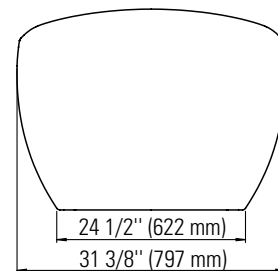

**Produits Neptune
Rouge**

FLORENCE 3260F1

Bathtub

Ajustable feet
Above-the-floor rough (AFR)

*All dimensions are approximate and subject to change without notice
Please refer to the installation guide before beginning the installation