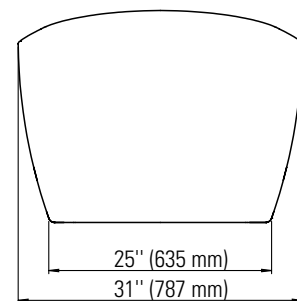

Produits Neptune
Rouge

FLORENCE 3266F1

Bathtub

Ajustable feet
Above-the-floor rough (AFR)

*All dimensions are approximate and subject to change without notice
Please refer to the installation guide before beginning the installation