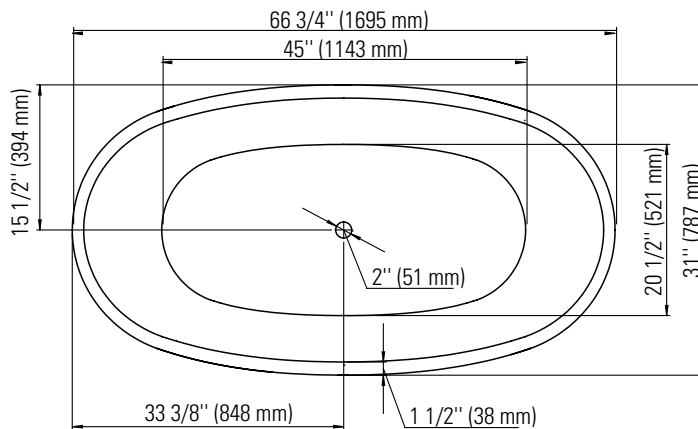

FLORENCE F1 3266 AFR

66 3/4" x 31" x 26 5/8" Bath

COLORS	DRAIN POSITION(S)	SIZE(S)
White	Center Drain	60 x 32 66 x 32

FEATURES

- Acrylic surface resistant to stains and discoloration
- High-gloss finish adds luxurious look to your bathroom
- 1-piece construction for easy installation
- Freestanding bathtub that allows more flexibility
- Available in center drain configuration
- Above-the-floor rough (AFR) so pipes can be routed without breaking ground or relocating the drain
- Comes with leveling legs for ease of installation
- Integrated linear overflow and drain kit included in chrome finish for an efficient installation
- Warranty: 10 years

ATTRIBUTES

- Installation Type : Freestanding
- Above-the-Floor Rough : Yes
- Material : Acrylic

Produits Neptune
Rouge

FLORENCE 3266F1

Bathtub

Ajustable feet
Above-the-floor rough (AFR)

*All dimensions are approximate and subject to change without notice
Please refer to the installation guide before beginning the installation

TECHNICAL SPECIFICATIONS

66 3/4" x 31" x 26 5/8" Bath

DIMENSIONS

PRODUCT LENGTH	BATHING WELL LENGTH	PRODUCT WIDTH	BATHING WELL WIDTH	PRODUCT HEIGHT
66 3/4"	45"	31"	20 1/2"	26 5/8"
DEEP SUMP HEIGHT	THRESHOLD WIDTH	DECK WIDTH	WEIGHT	DRAIN SIZE
15 1/4"	1 1/2"	1 1/2"	94.8 Lbs	2"
SHIPPING LENGTH	SHIPPING WIDTH	SHIPPING HEIGHT		
69"	33"	28"		