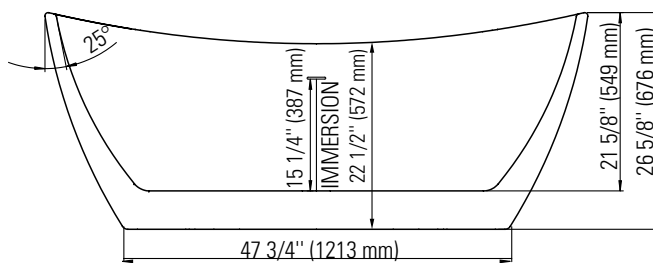

Produits Neptune
Rouge

FLORENCE 3266F1

Bathtub

Ajustable feet
Above-the-floor rough (AFR)

*All dimensions are approximate and subject to change without notice
Please refer to the installation guide before beginning the installation