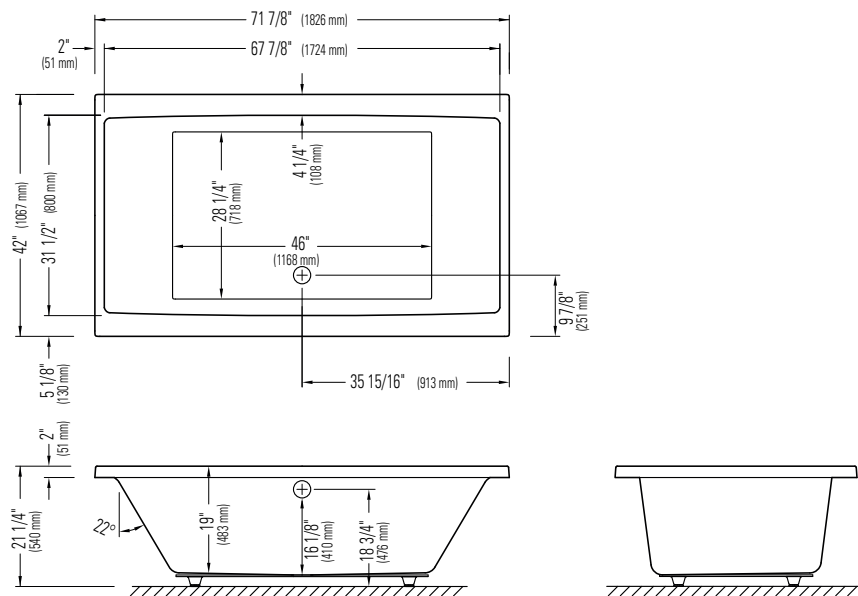

# JADE 7242

71 7/8" x 42" x 21 1/4" Bath

COLORS	DRAIN POSITION(S)	SIZE(S)
Biscuit	Center Drain	72 x 38
White		72 x 42
		72 x 48

## JADE 4272

Bathtub

\*A bathtub fitted with back jets can cause the pump to protrude by approximately 3" from the overall dimension.

\*\*All dimensions are approximate and subject to change without notice. Please refer to the installation guide before beginning the installation

# TECHNICAL SPECIFICATIONS

71 7/8" x 42" x 21 1/4" Bath

## DIMENSIONS

<b>PRODUCT LENGTH</b>	<b>BATHING WELL LENGTH</b>	<b>PRODUCT WIDTH</b>	<b>BATHING WELL WIDTH</b>	<b>PRODUCT HEIGHT</b>
71 7/8"	46"	42"	28 1/4"	21 1/4"
<b>DEEP SUMP HEIGHT</b>	<b>DECK WIDTH</b>	<b>WEIGHT</b>	<b>DRAIN CLEARANCE</b>	<b>SHIPPING LENGTH</b>
16 1/8"	4 1/4"	101 Lbs	2 1/4"	74"
<b>SHIPPING WIDTH</b>	<b>SHIPPING HEIGHT</b>			
42"	24 1/2"			