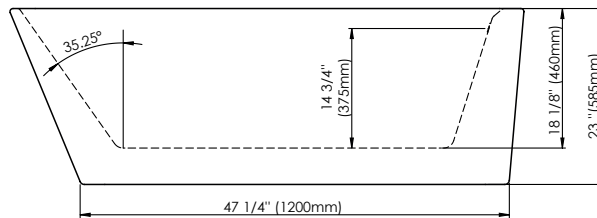

Produits Neptune
Rouge

Lauzanne F1 3060

Bathtub

Ajustable feet

Above-the-floor rough (AFR)

*All dimensions are approximate and subject to change without notice
Please refer to the installation guide before beginning the installation