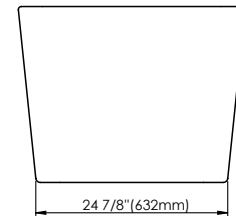

Produits Neptune
Rouge

Lauzanne F1 3060

Bathtub

Ajustable feet

Above-the-floor rough (AFR)

*All dimensions are approximate and subject to change without notice
Please refer to the installation guide before beginning the installation