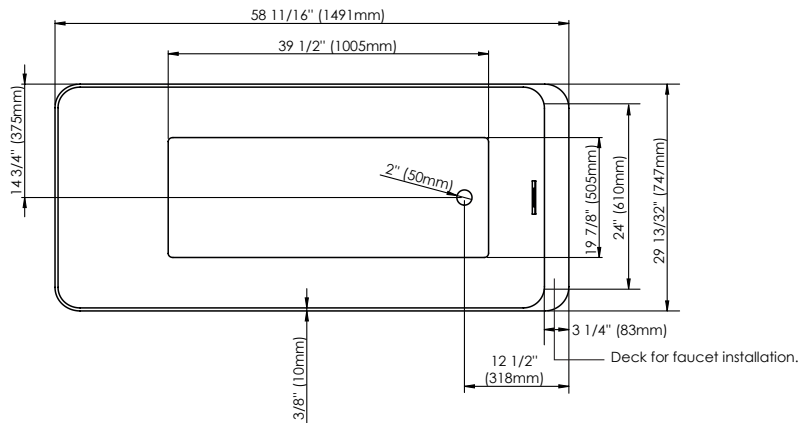

Produits Neptune
Rouge

Lauzanne F1 3060

Bathtub

Ajustable feet

Above-the-floor rough (AFR)

*All dimensions are approximate and subject to change without notice
Please refer to the installation guide before beginning the installation