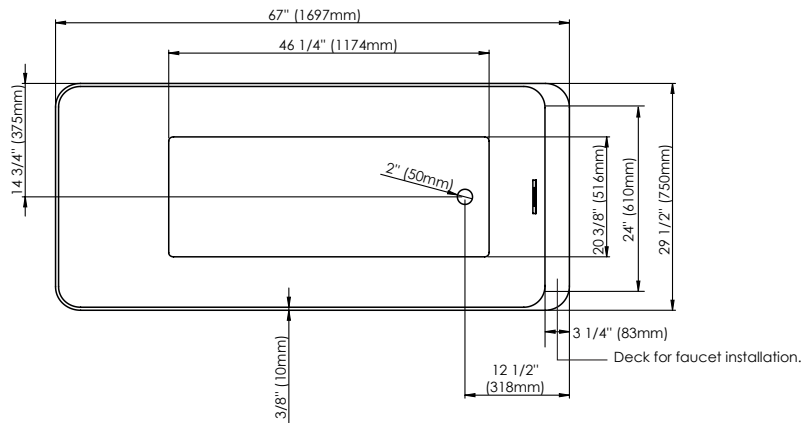

Lauzanne F1 3066

Bathtub

Ajustable feet
Above-the-floor rough (AFR)

*All dimensions are approximate and subject to change without notice
Please refer to the installation guide before beginning the installation