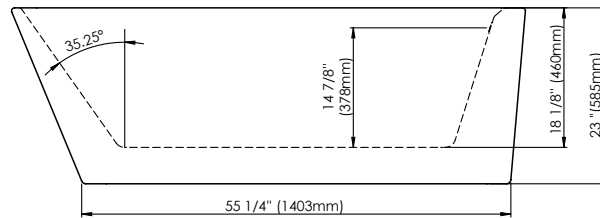

Lauzanne F1 3066

Bathtub

Ajustable feet
Above-the-floor rough (AFR)

*All dimensions are approximate and subject to change without notice
Please refer to the installation guide before beginning the installation