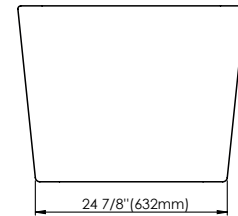

Lauzanne F1 3066

Bathtub

Ajustable feet
Above-the-floor rough (AFR)

*All dimensions are approximate and subject to change without notice
Please refer to the installation guide before beginning the installation