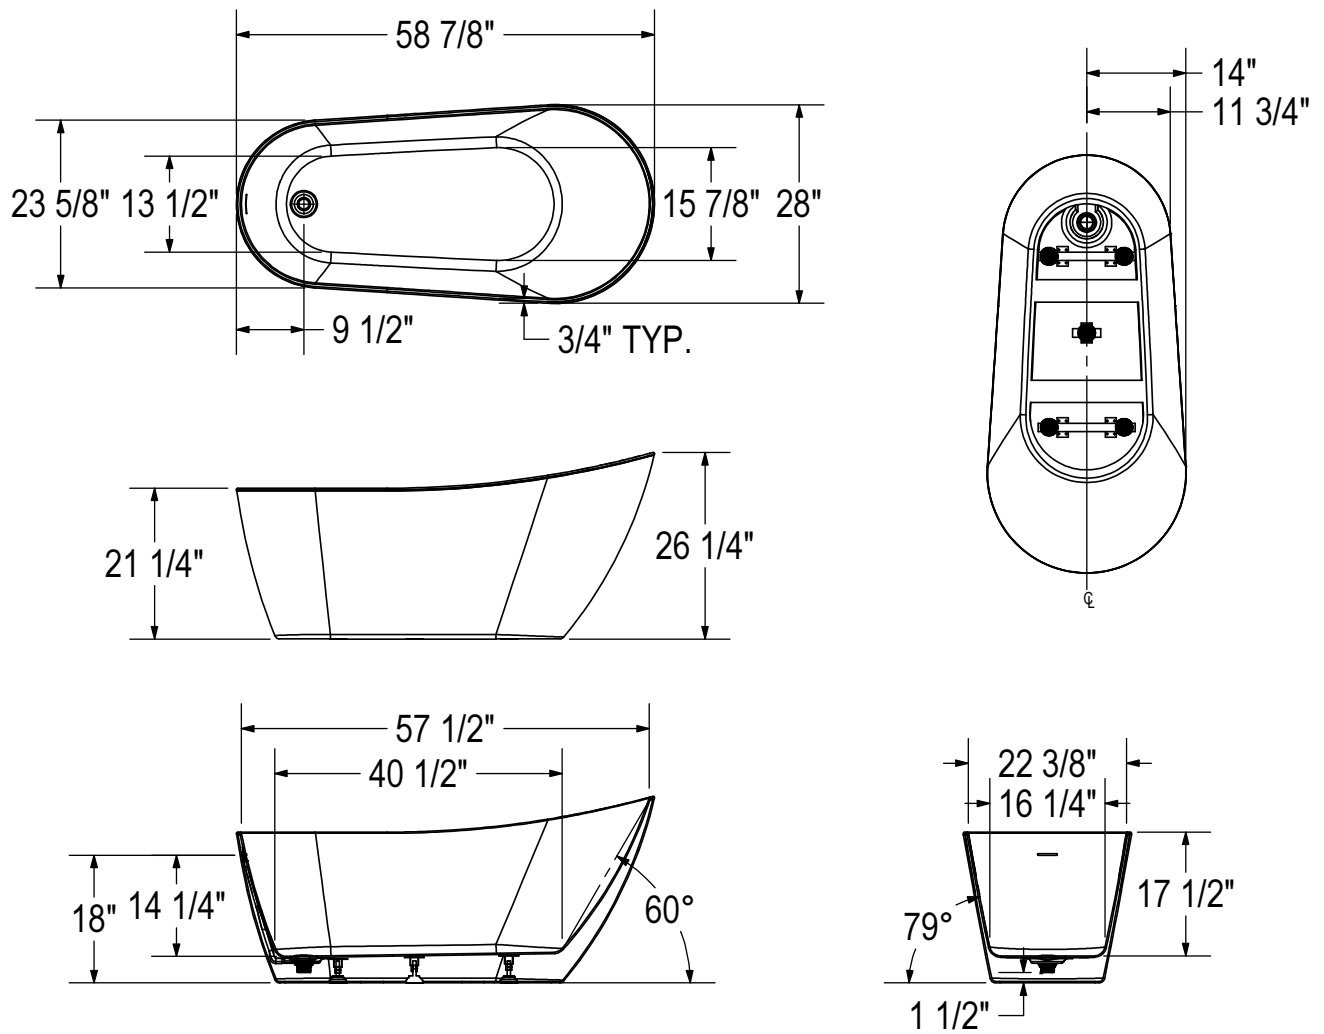

LIEGE 5928

58 7/8" x 28" x 26 1/4" Bath

COLOR(S)	DRAIN POSITION(S)	SIZE(S)
White	End	59 x 28 67 x 29

FEATURES

- Stain-resistant acrylic surface
- Compatible with 123 connect Drop-In Drain Installation Kit, saving time and money on installation
- Drain and overflow included and pre-installed for faster installation
- Comes with leveling legs for ease of installation
- Above-the-floor rough (AFR) facilitates plumbing installation without relocating the existing drain

ATTRIBUTES

- Installation Type : Freestanding
- Above-the-Floor Rough : Yes
- Material : Acrylic
- Residential Warranty : 10
- Commercial Warranty : 10 Years

All dimensions are approximate. Structure measurements must be verified against the unit to ensure proper fit.

TECHNICAL SPECIFICATIONS

58 7/8" x 28" x 26 1/4" Bath

DIMENSIONS

PRODUCT LENGTH	PRODUCT WIDTH	BATHING WELL WIDTH	PRODUCT HEIGHT	DEEP SUMP HEIGHT
58 7/8"	28"	13 1/2"	26 1/4"	14 1/4"
WEIGHT	DRAIN SIZE	DRAIN CLEARANCE	SHIPPING LENGTH	SHIPPING WIDTH
85.8 Lbs	1 1/2"	3 3/4"	60 1/4"	29 1/2"
SHIPPING HEIGHT				
27 1/2"				