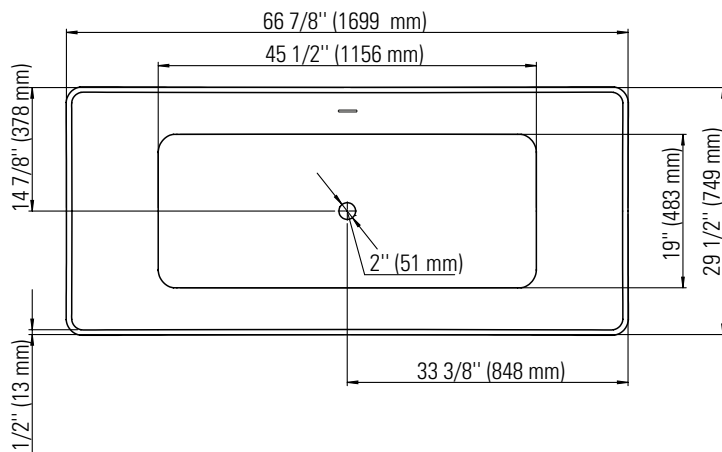

LONDON F1 3066 AFR

66 7/8" x 29 1/2" x 23" Bath

COLORS	DRAIN POSITION(S)	SIZE(S)
White	Center Drain	60 x 30 66 x 30

FEATURES

- Acrylic surface resistant to stains and discoloration
- High-gloss finish adds luxurious look to your bathroom
- 1-piece construction for easy installation
- Freestanding bathtub that allows more flexibility
- Available in center drain configuration
- Above-the-floor rough (AFR) so pipes can be routed without breaking ground or relocating the drain
- Comes with leveling legs for ease of installation
- Integrated linear overflow and drain kit included in chrome finish for an efficient installation
- Warranty: 10 years

ATTRIBUTES

- Installation Type : Freestanding
- Above-the-Floor Rough : Yes
- Material : Acrylic

Produits Neptune

LONDON 3066F1

Bathtub

Ajustable feet
Above-the-floor rough (AFR)

*All dimensions are approximate and subject to change without notice
Please refer to the installation guide before beginning the installation

TECHNICAL SPECIFICATIONS

66 7/8" x 29 1/2" x 23" Bath

DIMENSIONS

PRODUCT LENGTH	BATHING WELL LENGTH	PRODUCT WIDTH	BATHING WELL WIDTH	PRODUCT HEIGHT
66 7/8"	45 1/2"	29 1/2"	19"	23"
DEEP SUMP HEIGHT	THRESHOLD WIDTH	DECK WIDTH	WEIGHT	DRAIN SIZE
15"	1/2"	1/2"	99.21 Lbs	2"
SHIPPING LENGTH	SHIPPING WIDTH	SHIPPING HEIGHT		
69"	31"	24"		