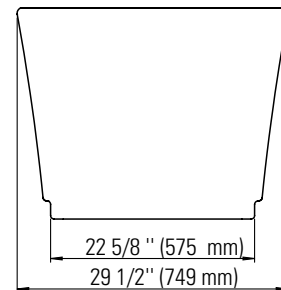

Produits Neptune

LONDON 3066F1

Bathtub

Ajustable feet
Above-the-floor rough (AFR)

*All dimensions are approximate and subject to change without notice
Please refer to the installation guide before beginning the installation