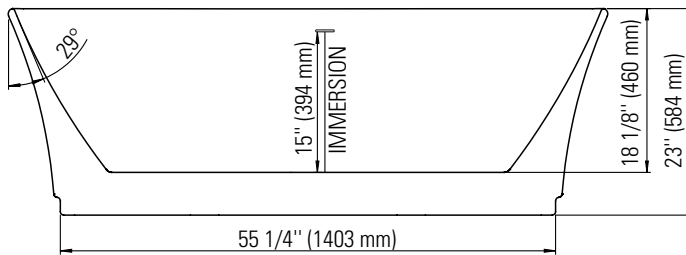

LONDON F1 3066 AFR

66 7/8" x 29 1/2" x 23" Bath

COLORS	DRAIN POSITION(S)	SIZE(S)
White	Center Drain	60 x 30 66 x 30

FEATURES

- Acrylic surface resistant to stains and discoloration
- High-gloss finish adds luxurious look to your bathroom
- 1-piece construction for easy installation
- Freestanding bathtub that allows more flexibility
- Available in center drain configuration
- Above-the-floor rough (AFR) so pipes can be routed without breaking ground or relocating the drain
- Comes with leveling legs for ease of installation
- Integrated linear overflow and drain kit included in chrome finish for an efficient installation
- Warranty: 10 years

ATTRIBUTES

- Installation Type : Freestanding
- Above-the-Floor Rough : Yes
- Material : Acrylic

Produits Neptune

LONDON 3066F1

Bathtub

Ajustable feet
Above-the-floor rough (AFR)

*All dimensions are approximate and subject to change without notice
Please refer to the installation guide before beginning the installation

TECHNICAL SPECIFICATIONS

66 7/8" x 29 1/2" x 23" Bath

DIMENSIONS

PRODUCT LENGTH	BATHING WELL LENGTH	PRODUCT WIDTH	BATHING WELL WIDTH	PRODUCT HEIGHT
66 7/8"	45 1/2"	29 1/2"	19"	23"
DEEP SUMP HEIGHT	THRESHOLD WIDTH	DECK WIDTH	WEIGHT	DRAIN SIZE
15"	1/2"	1/2"	99.21 Lbs	2"
SHIPPING LENGTH	SHIPPING WIDTH	SHIPPING HEIGHT		
69"	31"	24"		