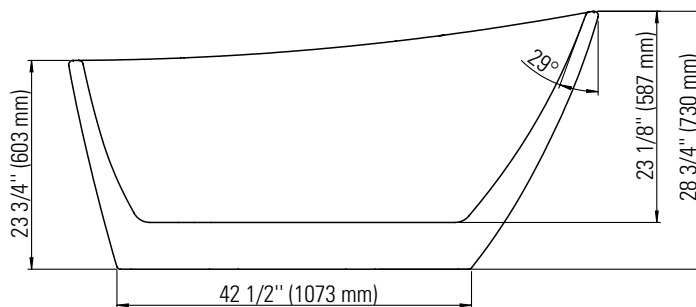

Produits Neptune

MALAGA 3260F1

Bathtub

Ajustable feet
Above-the-floor rough (AFR)

*All dimensions are approximate and subject to change without notice
Please refer to the installation guide before beginning the installation