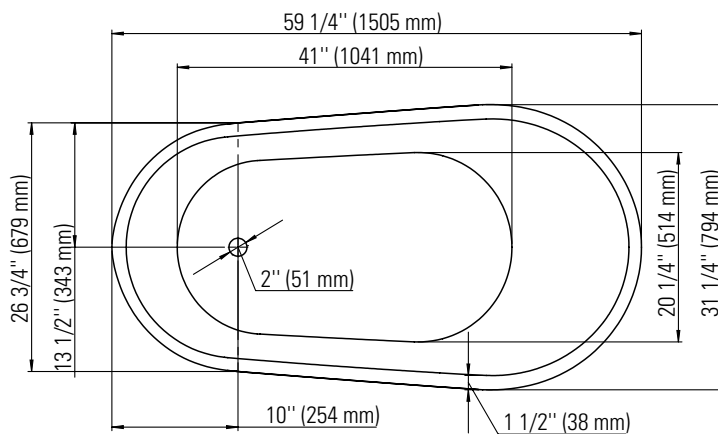

Produits Neptune

MALAGA 3260F1

Bathtub

Ajustable feet
Above-the-floor rough (AFR)

*All dimensions are approximate and subject to change without notice
Please refer to the installation guide before beginning the installation