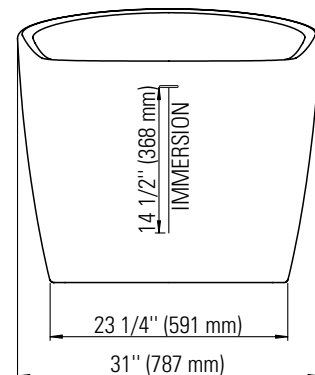

Produits Neptune

MALAGA 3260F1

Bathtub

Ajustable feet
Above-the-floor rough (AFR)

*All dimensions are approximate and subject to change without notice
Please refer to the installation guide before beginning the installation