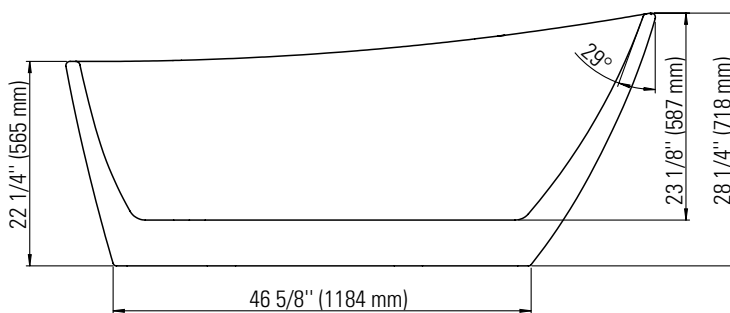

Produits Neptune

MALAGA 3266F1

Bathtub

Ajustable feet
Above-the-floor rough (AFR)

*All dimensions are approximate and subject to change without notice
Please refer to the installation guide before beginning the installation