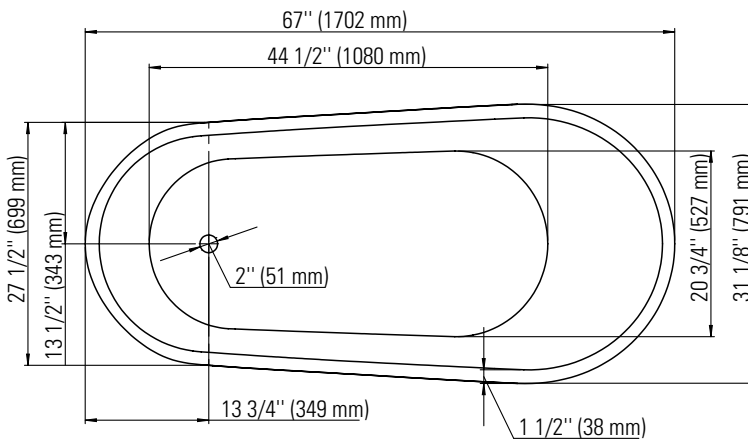

Produits Neptune

MALAGA 3266F1

Bathtub

Ajustable feet
Above-the-floor rough (AFR)

*All dimensions are approximate and subject to change without notice
Please refer to the installation guide before beginning the installation