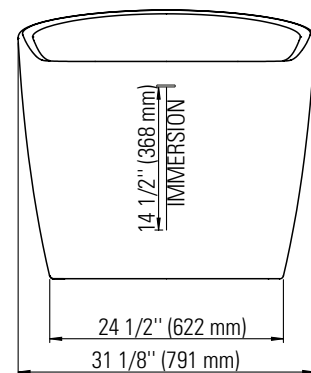

Produits Neptune

MALAGA 3266F1

Bathtub

Ajustable feet
Above-the-floor rough (AFR)

*All dimensions are approximate and subject to change without notice
Please refer to the installation guide before beginning the installation