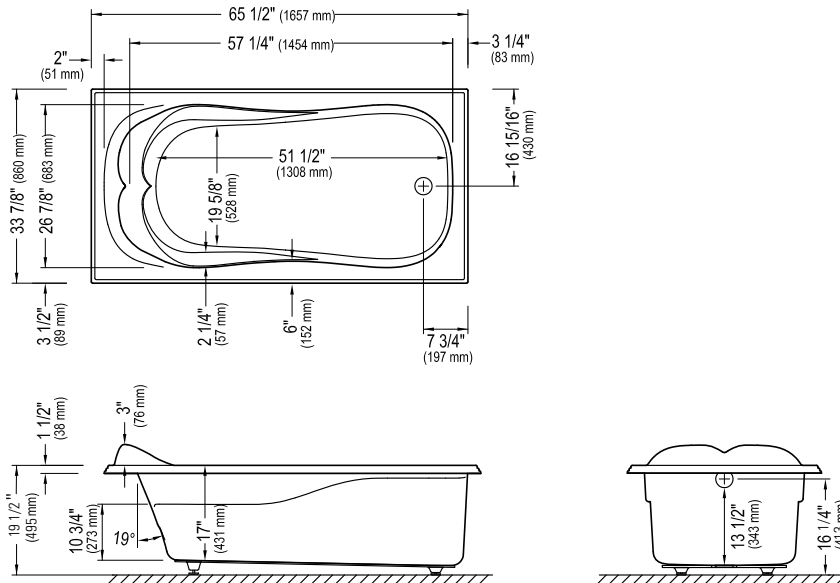

Produits Neptune

MÉLIA 66

Bathtub

*A bathtub fitted with back jets can cause the pump to protrude by approximately 3" from the overall dimension.

**All dimensions are approximate and subject to change without notice. Please refer to the installation guide before beginning the installation