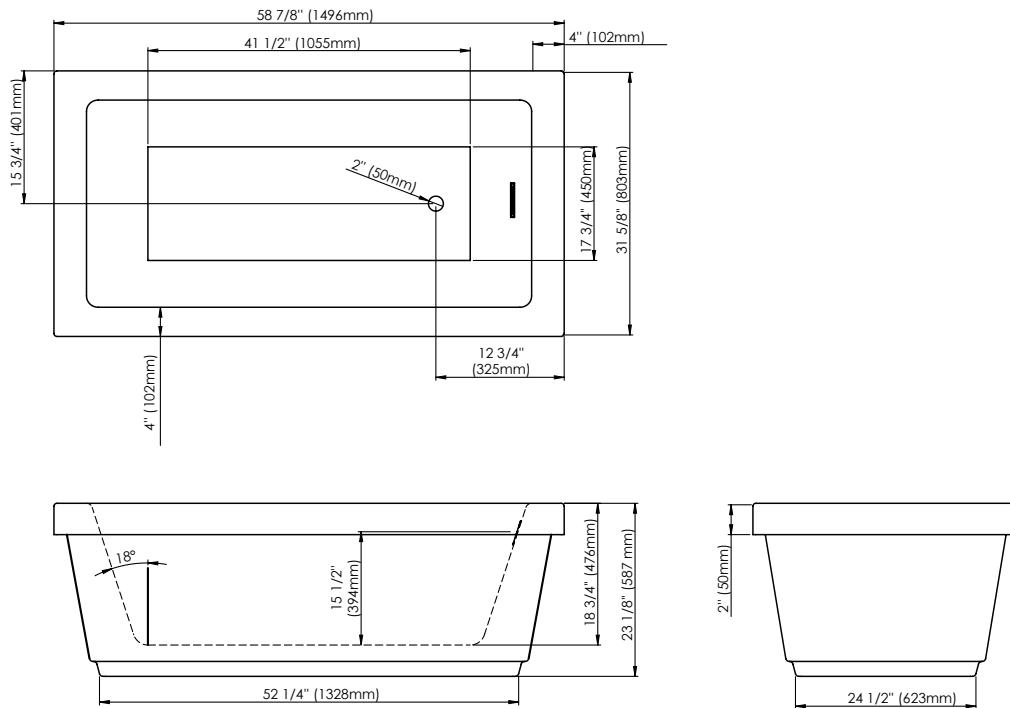

MUNICH F2 3260 AFR

58 7/8" x 31 5/8" x 23 1/8" Bath

COLORS	DRAIN POSITION(S)	SIZE(S)
White	End	60 x 32 66 x 34

FEATURES

- Acrylic surface resistant to stains and discoloration
- Freestanding bathtub that allows more flexibility
- Available in end drain configuration to fit your specific bathroom layout
- Above-the-floor rough (AFR) so pipes can be routed without breaking ground or relocating the drain
- Comes with leveling legs for ease of installation

ATTRIBUTES

- Installation Type : Freestanding
- Above-the-Floor Rough : Yes
- Material : Acrylic
- Residential Warranty : 10

Munich F2 3260
Bathtub

Ajustable feet
Above-the-floor rough (AFR)

*All dimensions are approximate and subject to change without notice
Please refer to the installation guide before beginning the installation

TECHNICAL SPECIFICATIONS

58 7/8" x 31 5/8" x 23 1/8" Bath

DIMENSIONS

PRODUCT LENGTH	BATHING WELL LENGTH	PRODUCT WIDTH	BATHING WELL WIDTH	PRODUCT HEIGHT
58 7/8"	41 1/2"	31 5/8"	17 3/4"	23 1/8"
DEEP SUMP HEIGHT	THRESHOLD WIDTH	DECK WIDTH	SKIRT HEIGHT	WEIGHT
15 1/2"	4"	4"	21 1/8"	130.07 Lbs
DRAIN SIZE	SHIPPING LENGTH	SHIPPING WIDTH	SHIPPING HEIGHT	
2"	61"	33"	25"	