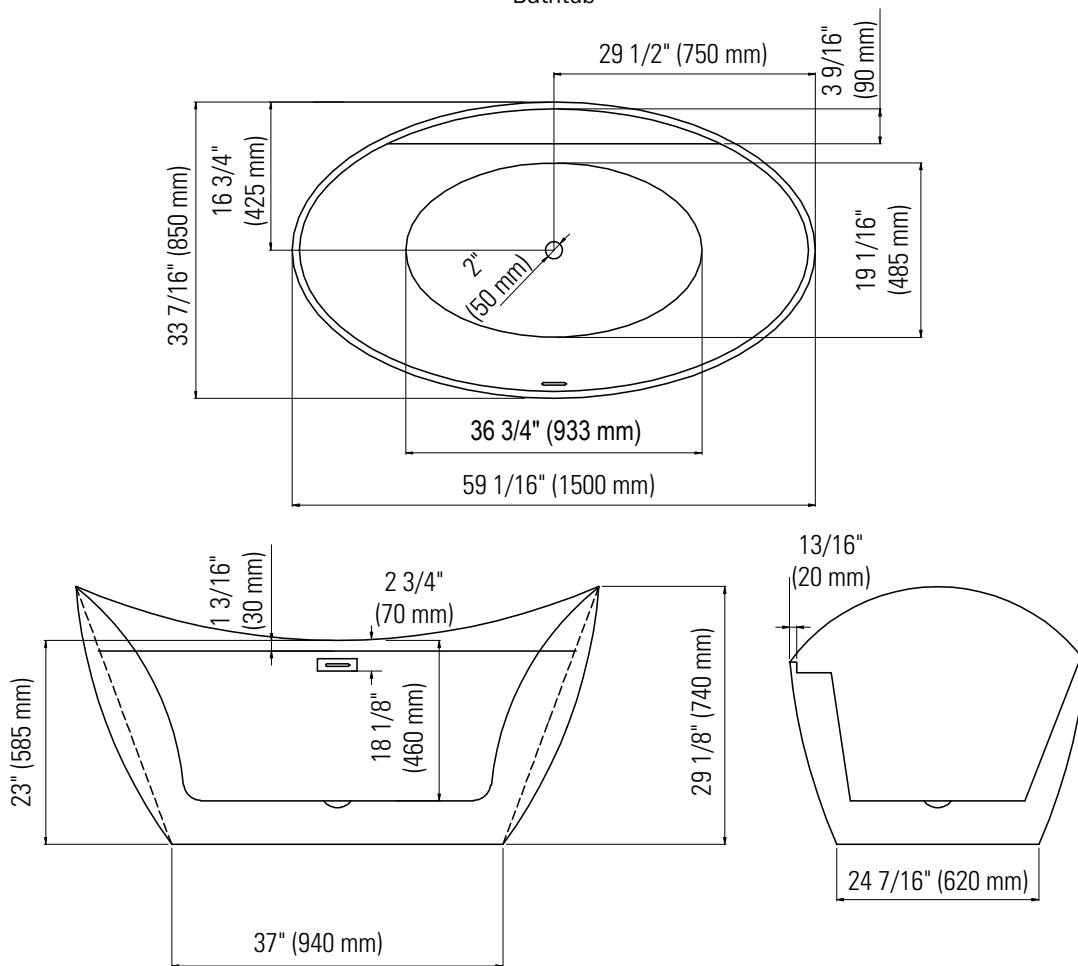

MURANO F1 3460 AFR

59 1/16" x 33 7/16" x 29 1/8" Bath

COLORS	DRAIN POSITION(S)	SIZE(S)
White	Center Drain	60 x 34 66 x 32

FEATURES

- Acrylic surface resistant to stains and discoloration
- High-gloss finish adds luxurious look to your bathroom
- 1-piece construction for easy installation
- Freestanding bathtub that allows more flexibility
- Available in center drain configuration
- Above-the-floor rough (AFR) so pipes can be routed without breaking ground or relocating the drain
- Comes with leveling legs for ease of installation
- Integrated linear overflow and drain kit included in chrome finish for an efficient installation
- Warranty: 10 years

ATTRIBUTES

- Installation Type : Freestanding
- Above-the-Floor Rough : Yes
- Material : Acrylic

Murano 3460 F1

Bathtub

Ajustable feet
Above-the-floor rough (AFR)
*All dimensions are approximate and subject to change without notice
Please refer to the installation guide before beginning the installation

TECHNICAL SPECIFICATIONS

59 1/16" x 33 7/16" x 29 1/8" Bath

DIMENSIONS

PRODUCT LENGTH	BATHING WELL LENGTH	PRODUCT WIDTH	BATHING WELL WIDTH	PRODUCT HEIGHT
59 1/16"	36 3/4"	33 7/16"	19 1/16"	29 1/8"
DEEP SUMP HEIGHT	THRESHOLD WIDTH	DECK WIDTH	WEIGHT	DRAIN SIZE
15 5/16"	3 9/16"	3 9/16"	81.57 Lbs	2"
SHIPPING LENGTH	SHIPPING WIDTH	SHIPPING HEIGHT		
60 5/8"	35 1/16"	29 15/16"		