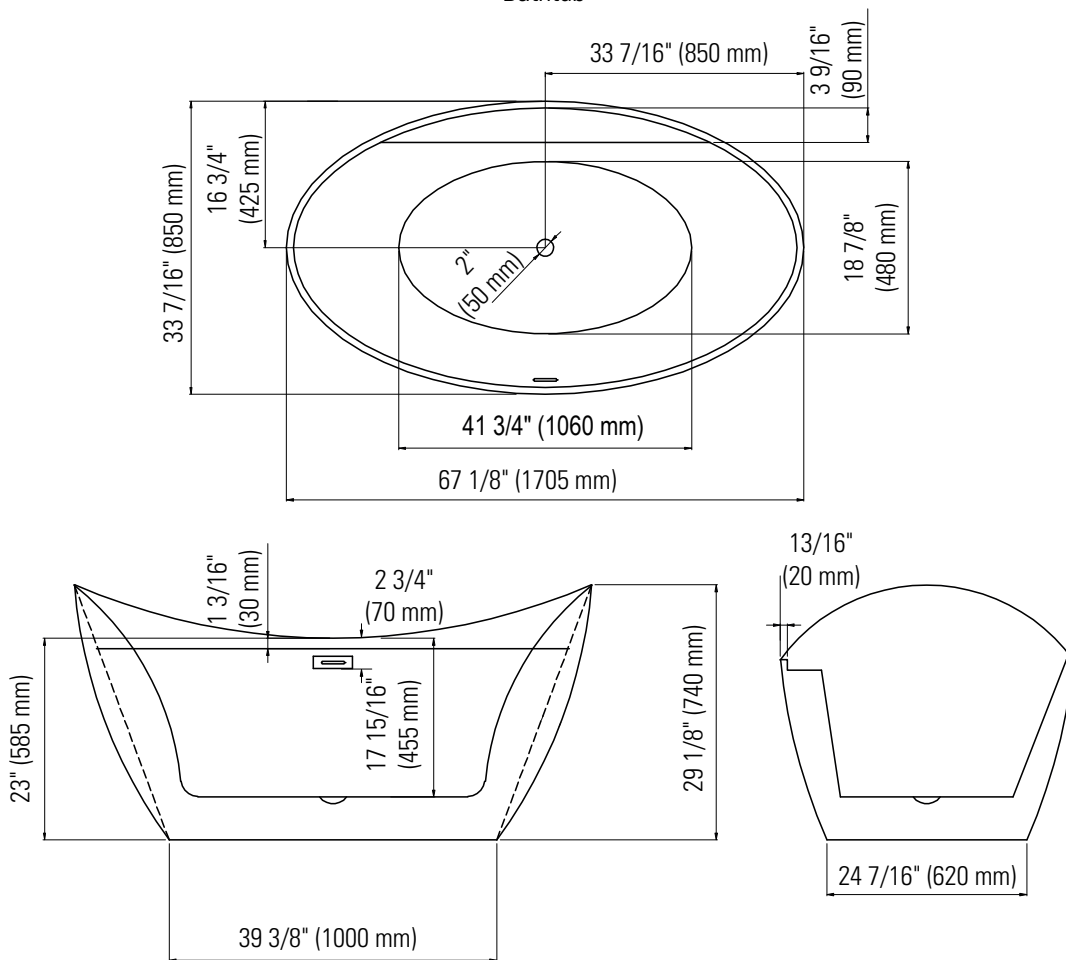

MURANO F1 3466 AFR

67 1/8" x 33 7/16" x 29 1/8" Bath

COLORS	DRAIN POSITION(S)	SIZE(S)
White	Center Drain	60 x 34 66 x 32

FEATURES

- Acrylic surface resistant to stains and discoloration
- High-gloss finish adds luxurious look to your bathroom
- 1-piece construction for easy installation
- Freestanding bathtub that allows more flexibility
- Available in center drain configuration
- Above-the-floor rough (AFR) so pipes can be routed without breaking ground or relocating the drain
- Comes with leveling legs for ease of installation
- Integrated linear overflow and drain kit included in chrome finish for an efficient installation
- Warranty: 10 years

ATTRIBUTES

- Installation Type : Freestanding
- Above-the-Floor Rough : Yes
- Material : Acrylic

Produits Neptune
Rouge

Murano 3466 F1

Bathtub

Ajustable feet
Above-the-floor rough (AFR)
*All dimensions are approximate and subject to change without notice
Please refer to the installation guide before beginning the installation

TECHNICAL SPECIFICATIONS

67 1/8" x 33 7/16" x 29 1/8" Bath

DIMENSIONS

PRODUCT LENGTH	BATHING WELL LENGTH	PRODUCT WIDTH	BATHING WELL WIDTH	PRODUCT HEIGHT
67 1/8"	41 3/4"	33 7/16"	18 7/16"	29 1/8"
DEEP SUMP HEIGHT	THRESHOLD WIDTH	DECK WIDTH	WEIGHT	DRAIN SIZE
15 3/16"	3 9/16"	3 9/16"	94.8 Lbs	2"
SHIPPING LENGTH	SHIPPING WIDTH	SHIPPING HEIGHT		
68 1/2"	35 1/16"	29 15/16"		